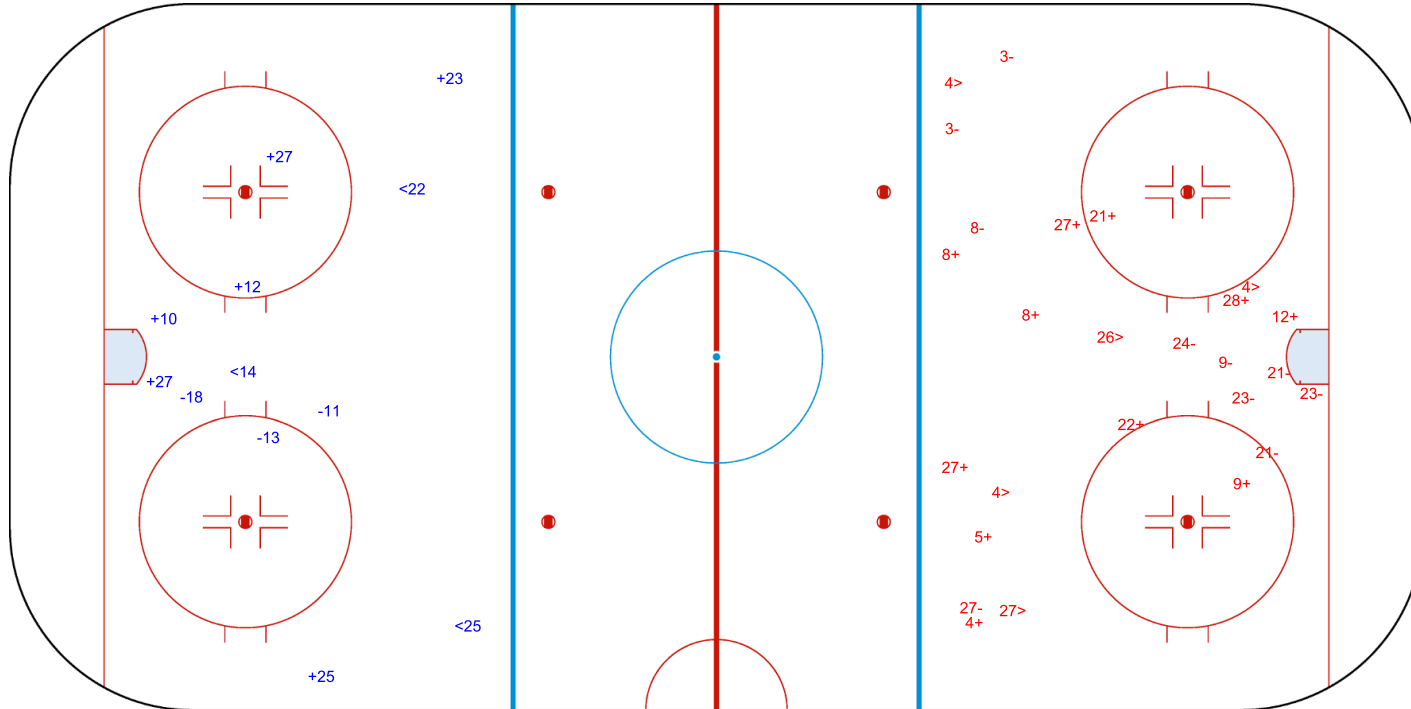

SHOT CHART
CAN - LAT

Shots by CAN
Goals (o): 2 SSG (+): 14
SSP (-): 2 SPG (-): 16

GK 1 of LAT

LAT → 1st Period ← CAN

Shots by LAT
Goals (o): 0 SSG (+): 12
SSP (>): 0 SPG (-): 3

GK 30 of CAN

Shots by LAT
Goals (o): 0
SSP (<): 3
SSG (+): 6
SPG (-): 3

GK 30 of CAN

CAN → **2nd Period** ← **LAT**

Shots by CAN
Goals (o): 0
SSP (>): 5
SSG (+): 11
SPG (-): 10

GK 1 of LAT

Shots by CAN

Goals (o): 2 SSG (+): 9
SSP (-): 5 SPG (-): 12

GK 1 of LAT

ENG