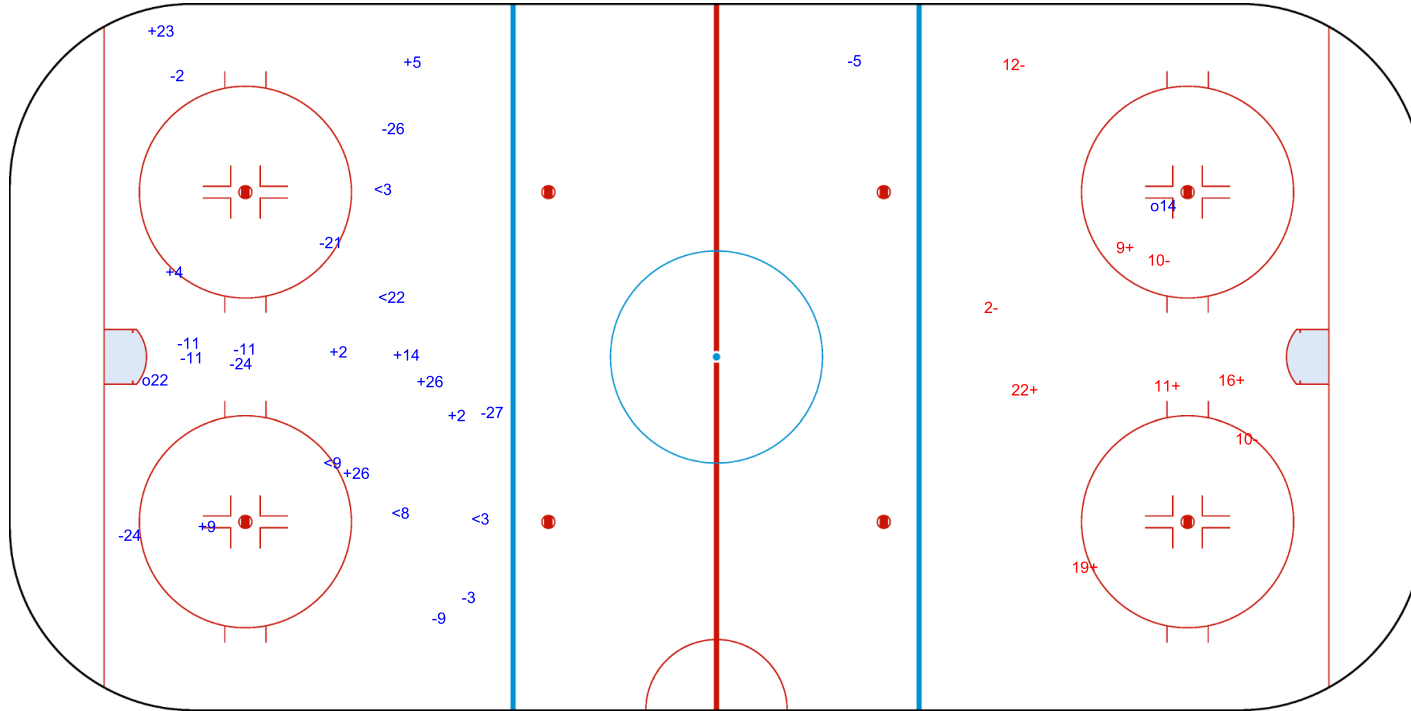

Shots by CAN

Goals (o): 2   SSG (+): 9
SSP (-): 5   SPG (-): 12

GK 1 of LAT

ENG

3rd Period

Shots by LAT

Goals (o): 0   SSG (+): 5
SSP (>): 0   SPG (-): 4

GK 30 of CAN

Legend:	ENG Empty net goal	GK Goalkeeper	SPG Shots past goal	SSG Shots saved by goalkeeper	SSP Shots saved by player