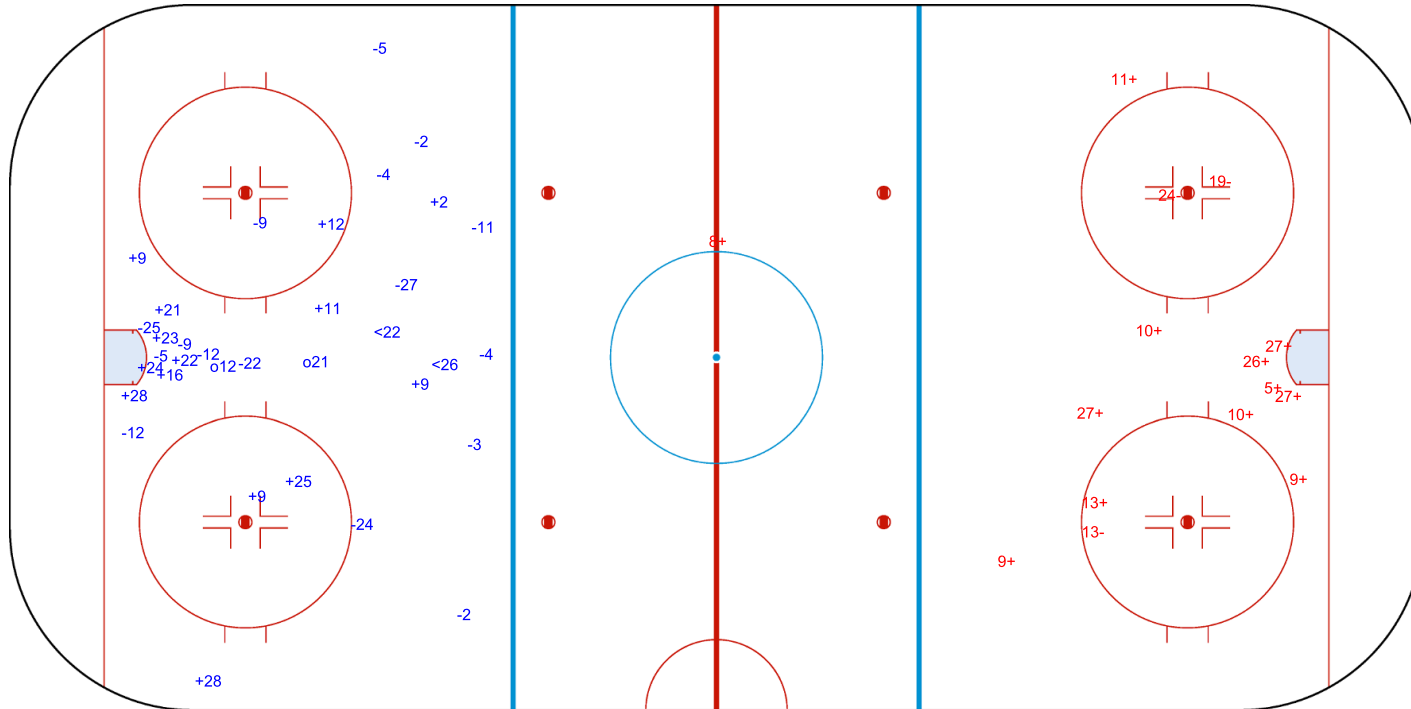

SHOT CHART
CAN - LAT

Shots by CAN
Goals (o): 2 SSG (+): 14
SSP (-): 2 SPG (-): 16

GK 1 of LAT

LAT → 1st Period ← CAN

Shots by LAT
Goals (o): 0 SSG (+): 12
SSP (>): 0 SPG (-): 3

GK 30 of CAN

Shots by LAT
Goals (o): 0
SSP (<): 3
SSG (+): 6
SPG (-): 3

GK 30 of CAN

CAN → **2nd Period** ← **LAT**

Shots by CAN
Goals (o): 0
SSP (>): 5
SSG (+): 11
SPG (-): 10

GK 1 of LAT

Shots by CAN

Goals (o): 2 SSG (+): 9
SSP (-): 5 SPG (-): 12

GK 1 of LAT

ENG