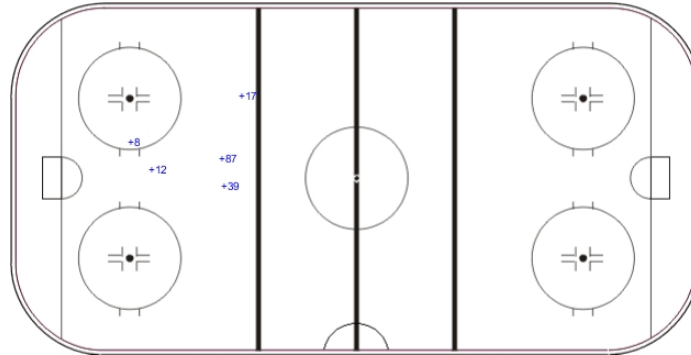

FRI 17 NOV 2017
START TIME 16:00

Shots by MIS

Goals (o): 0   SSG (+): 5
SSP (<): 0   SPG (-): 0

GK 32 of NOM

Overtime

Shots by NOM

Goals (o): 0   SSG (+): 0
SSP (>): 0   SPG (-): 0

GK 31 of MIS

LEGEND

GK Goalkeeper   **SPG** Shots past goal   **SSG** Shots saved by goalkeeper   **SSP** Shots saved by player