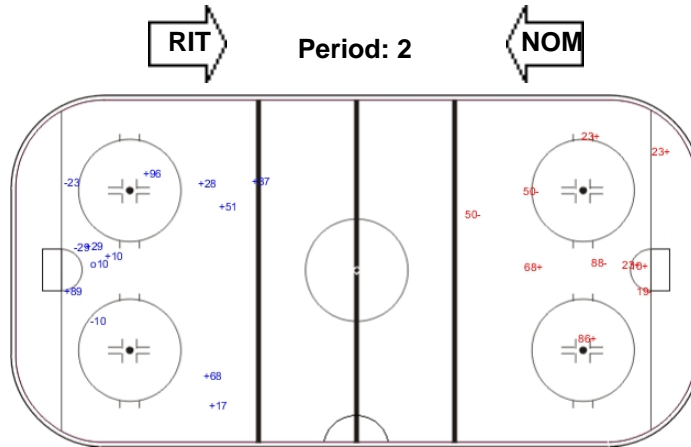

SHOT CHART

NOM - RIT

Shots by RIT
Goals (o): 2
SSP (<): 0

SSG (+): 8
SPG (-): 2

Shots by NOM
Goals (o): 0
SSP (>): 0

SSG (+): 12
SPG (-): 2

Shots by NOM
Goals (o): 1
SSP (<): 0

SSG (+): 9
SPG (-): 3

Shots by RIT
Goals (o): 0
SSP (>): 0

SSG (+): 6
SPG (-): 4

Shots by RIT
Goals (o): 0
SSP (<): 0

SSG (+): 6
SPG (-): 0

Shots by NOM
Goals (o): 1
SSP (>): 0

SSG (+): 9
SPG (-): 8

Shots by RIT

Goals (o): 0