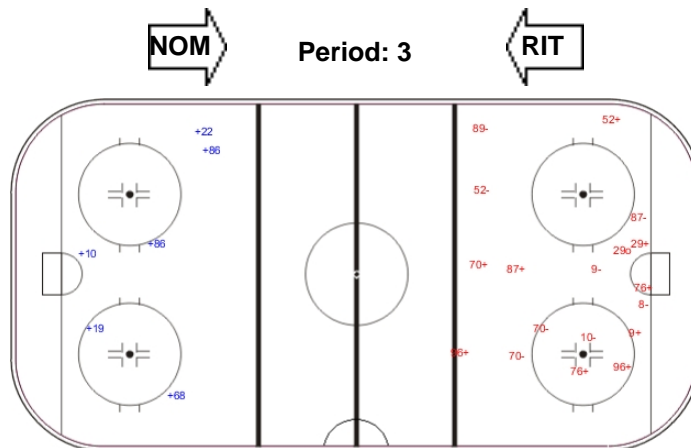

SHOT CHART

NOM - RIT

Shots by RIT
Goals (o): 2
SSP (<): 0

SSG (+): 8
SPG (-): 2

Shots by NOM
Goals (o): 0
SSP (>): 0

SSG (+): 12
SPG (-): 2

Shots by NOM
Goals (o): 1
SSP (<): 0

SSG (+): 9
SPG (-): 3

Shots by RIT
Goals (o): 0
SSP (>): 0

SSG (+): 6
SPG (-): 4

Shots by RIT
Goals (o): 0
SSP (<): 0

SSG (+): 6
SPG (-): 0

Shots by NOM
Goals (o): 1
SSP (>): 0

SSG (+): 9
SPG (-): 8

Shots by RIT

Goals (o): 0