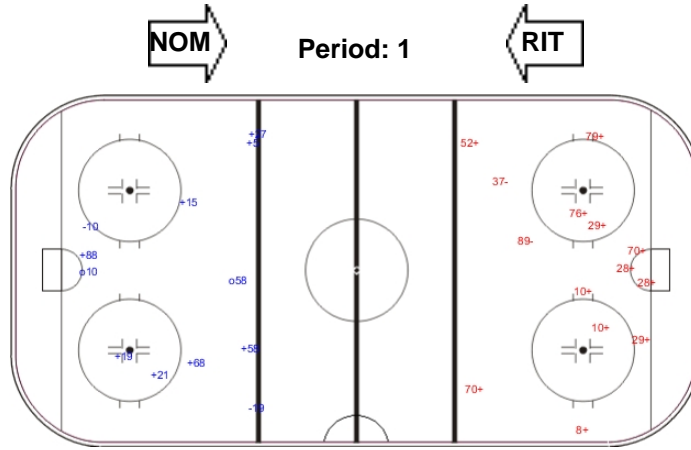

SHOT CHART

NOM - RIT

Shots by RIT
Goals (o): 2
SSP (<): 0

SSG (+): 8
SPG (-): 2

Shots by NOM
Goals (o): 0
SSP (>): 0

SSG (+): 12
SPG (-): 2

Shots by NOM
Goals (o): 1
SSP (<): 0

SSG (+): 9
SPG (-): 3

Shots by RIT
Goals (o): 0
SSP (>): 0

SSG (+): 6
SPG (-): 4

Shots by RIT
Goals (o): 0
SSP (<): 0

SSG (+): 6
SPG (-): 0

Shots by NOM
Goals (o): 1
SSP (>): 0

SSG (+): 9
SPG (-): 8

Shots by RIT

Goals (o): 0