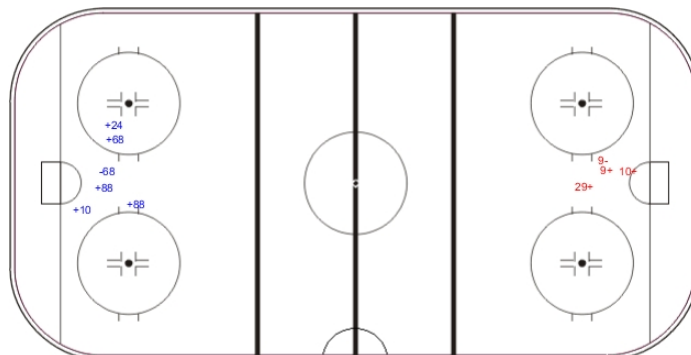

Shots by RIT

Goals (o): 0

SSG (+): 5

SSP (<): 0

SPG (-): 1

GK 82 of NOM

Overtime

Shots by NOM

Goals (o): 0

SSG (+): 3

SSP (>): 0

SPG (-): 1

GK 1 of RIT

LEGEND

GK Goalkeeper

SPG Shots past goal

SSG Shots saved by goalkeeper

SSP Shots saved by player