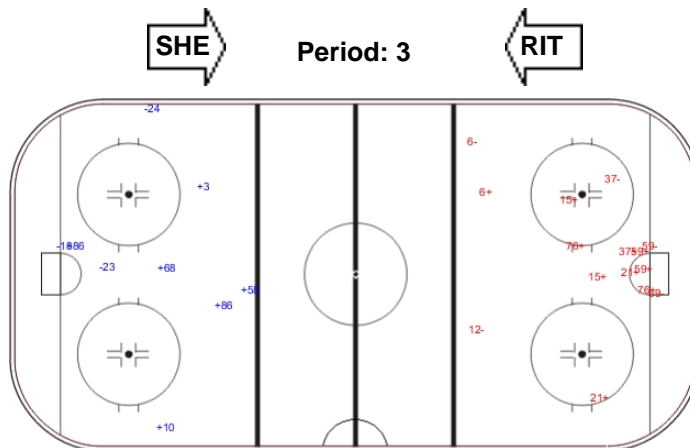

Shots by SHE
Goals (o): 0
SSP (>): 0

SSG (+): 10
SPG (-): 5

GK 1 of RIT

LEGEND			
GK	Goalkeeper	SPG	Shots past goal
SSG	Shots saved by goalkeeper	SSP	Shots saved by player