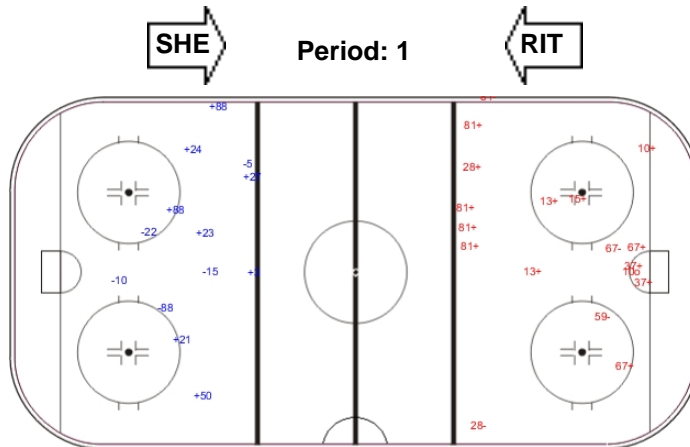

SHOT CHART

SHE - RIT

Shots by RIT
Goals (o): 0
SSP (<): 0

SSG (+): 8
SPG (-): 5

GK 33 of SHE

Shots by SHE
Goals (o): 1
SSP (>): 0

SSG (+): 13
SPG (-): 4

GK 1 of RIT

Shots by SHE
Goals (o): 1
SSP (<): 0

SSG (+): 12
SPG (-): 2

GK 1 of RIT

Shots by RIT
Goals (o): 0
SSP (>): 0

SSG (+): 11
SPG (-): 6

GK 33 of SHE

Shots by RIT
Goals (o): 0
SSP (<): 0

SSG (+): 6
SPG (-): 3