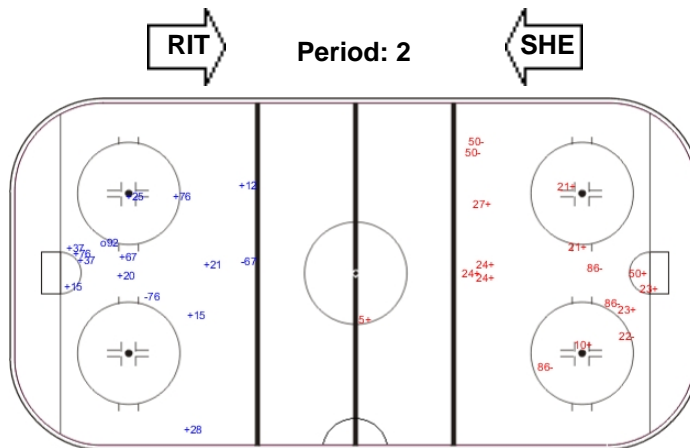

SHOT CHART

SHE - RIT

Shots by RIT
Goals (o): 0
SSP (<): 0

SSG (+): 8
SPG (-): 5

GK 33 of SHE

Shots by SHE
Goals (o): 1
SSP (>): 0

SSG (+): 13
SPG (-): 4

GK 1 of RIT

Shots by SHE
Goals (o): 1
SSP (<): 0

SSG (+): 12
SPG (-): 2

GK 1 of RIT

Shots by RIT
Goals (o): 0
SSP (>): 0

SSG (+): 11
SPG (-): 6

GK 33 of SHE

Shots by RIT
Goals (o): 0
SSP (<): 0

SSG (+): 6
SPG (-): 3