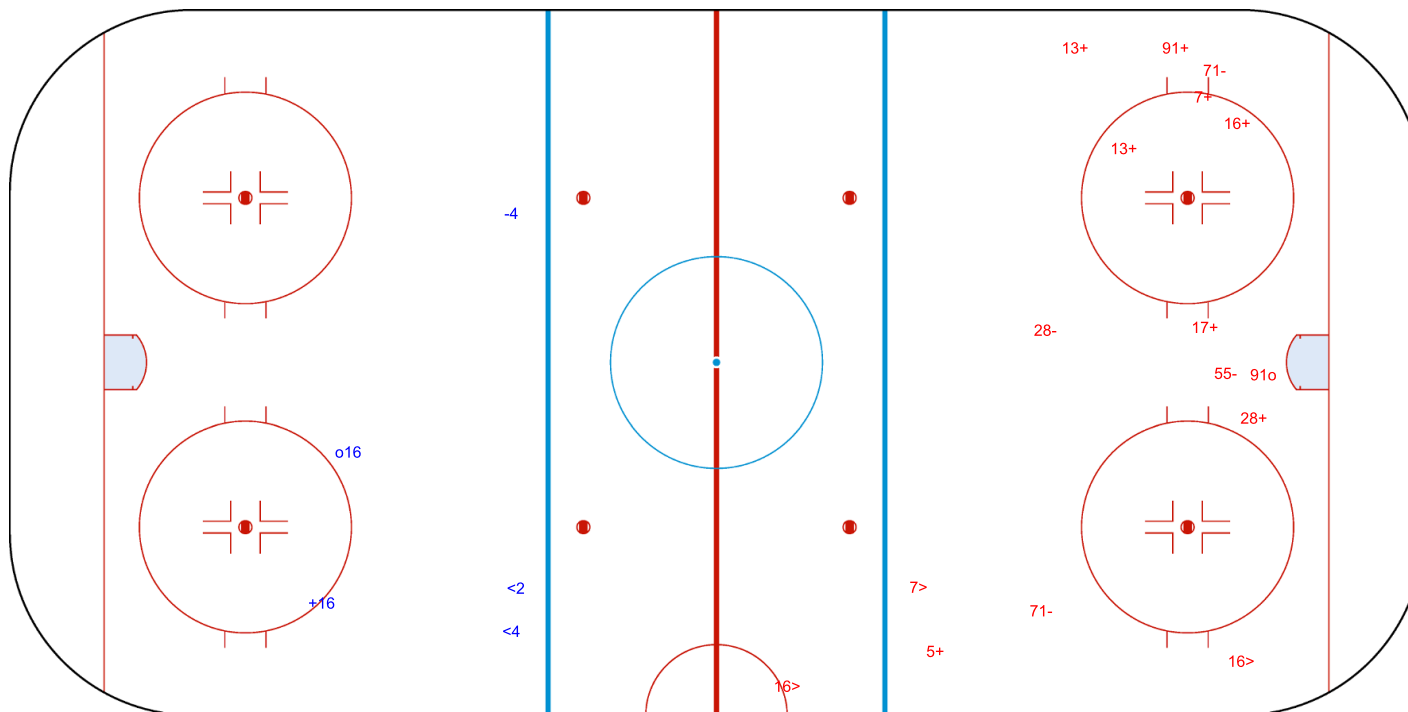

SHOT CHART
LTU - BLR

Shots by LTU
Goals (o): 1
SSP (<): 2
SSG (+): 1
SPG (-): 1

GK 40 of BLR

Period: 3

Shots by BLR
Goals (o): 1
SSP (>): 3
SSG (+): 8
SPG (-): 4

GK 50 of LTU

Legend:		
GK	Goalkeeper	
SPG	Shots past goal	
SSG	Shots saved by goalkeeper	
SSP	Shots saved by player	