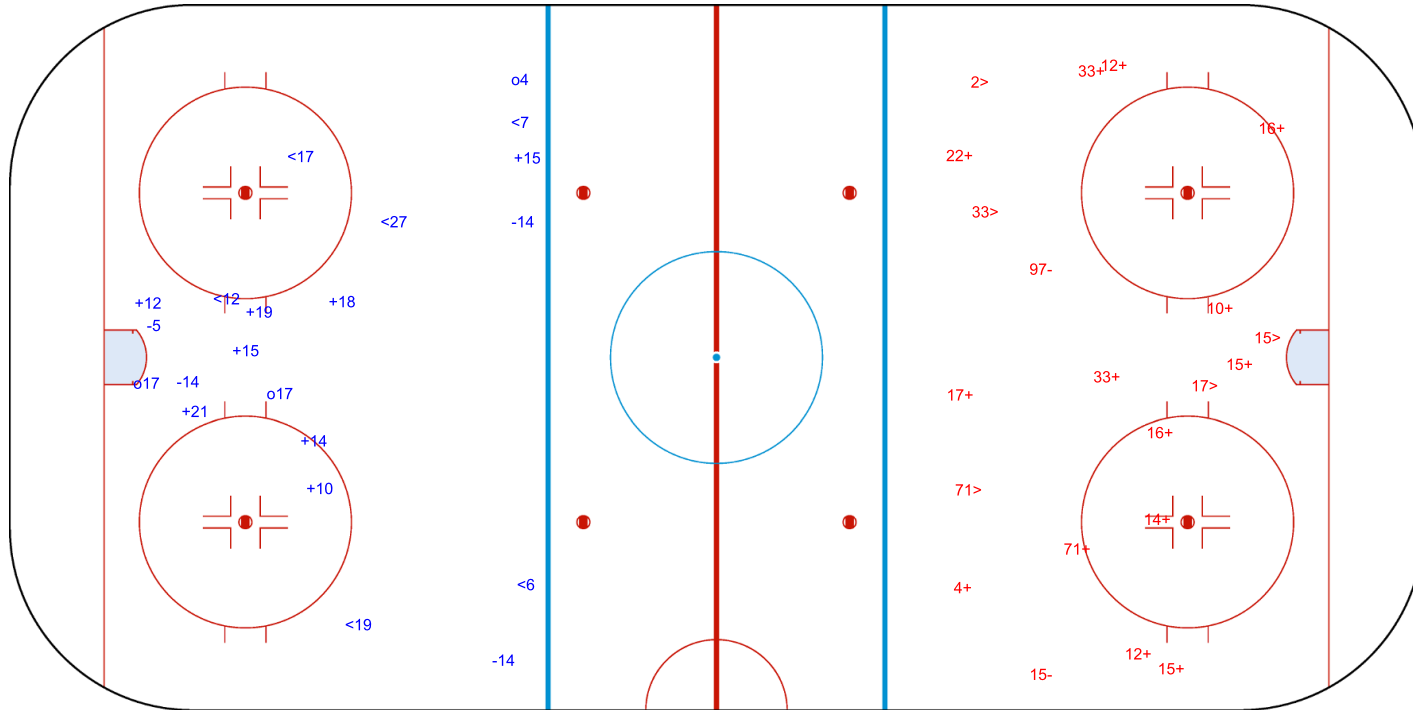

SHOT CHART
SLO - LTU

Shots by SLO
Goals (o): 3 SSG (+): 8
SSP (-): 6 SPG (-): 4

GK 1 of LTU

GK 50 of LTU

Period: 3

Shots by LTU
Goals (o): 0 SSG (+): 14
SSP (>): 5 SPG (-): 2

GK 29 of SLO

Legend:	
GK	Goalkeeper
SPG	Shots past goal
SSG	Shots saved by goalkeeper
SSP	Shots saved by player