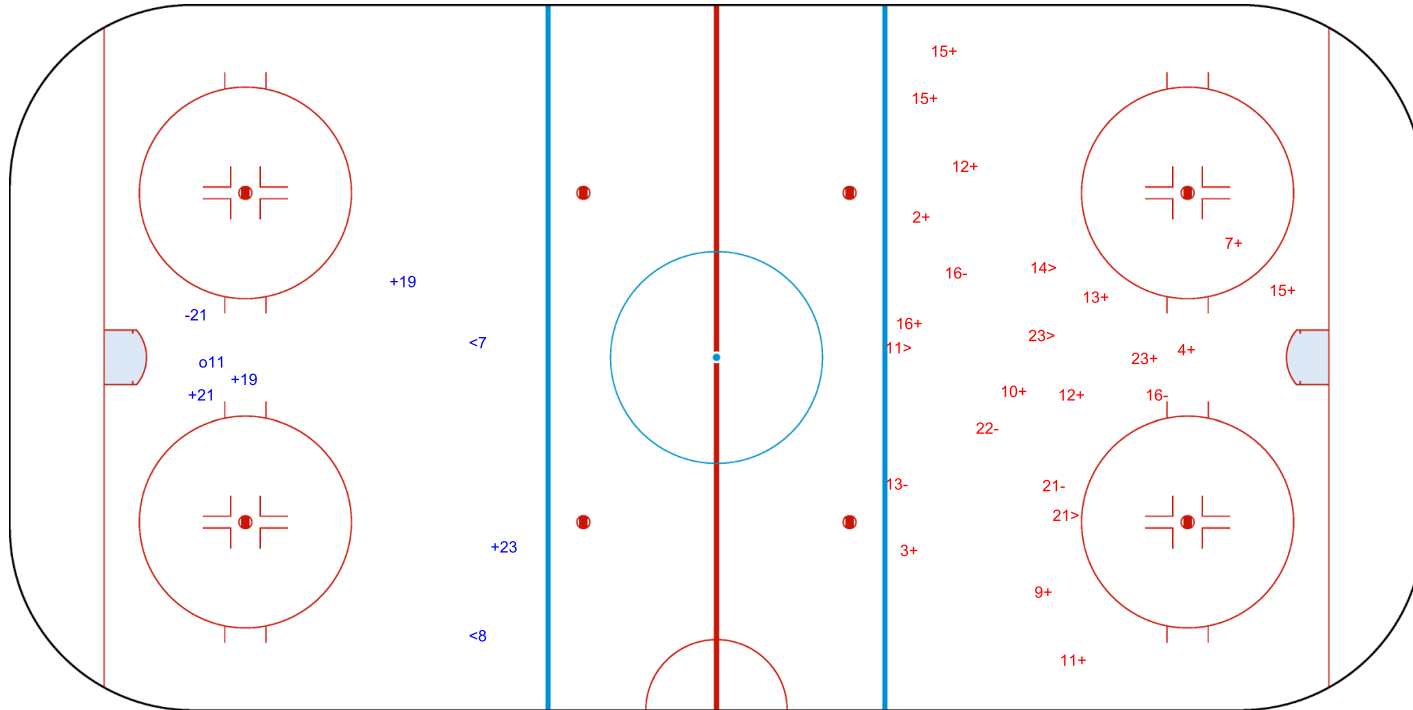

**SHOT CHART**  
**AUS - ESP**

Shots by AUS  
 Goals (o): 1      SSG (+): 4  
 SSP (-): 2      SPG (-): 1

GK 1 of ESP

Period: 3

Shots by ESP  
 Goals (o): 0      SSG (+): 15  
 SSP (>): 4      SPG (-): 5

GK 1 of AUS

<b>Legend:</b>	
<b>GK</b> Goalkeeper	<b>SSP</b> Shots saved by player
<b>SPG</b> Shots past goal	<b>SSG</b> Shots saved by goalkeeper