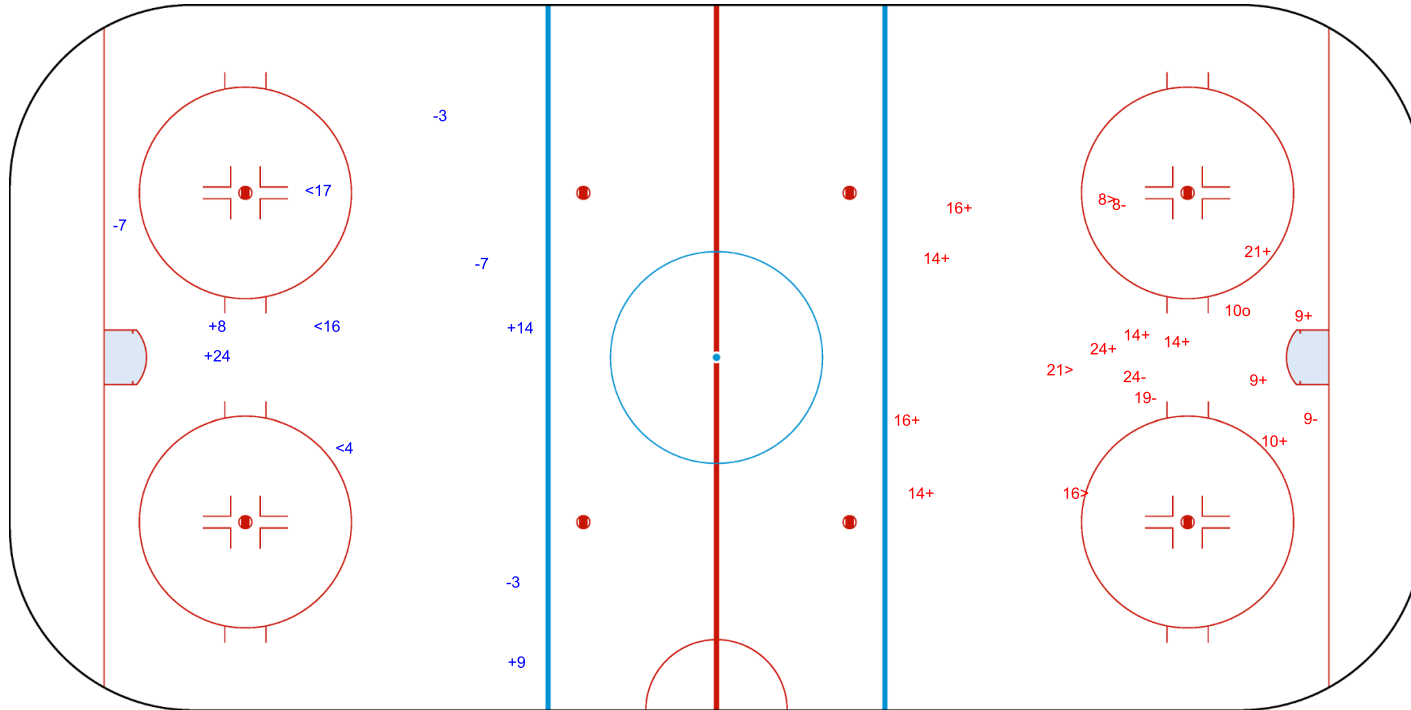

**SHOT CHART**  
**CHN - BEL**

Shots by BEL  
 Goals (o): 0  
 SSP (<): 3  
 SSG (+): 4  
 SPG (-): 4

GK 25 of CHN

**Period: 3**

Shots by CHN  
 Goals (o): 1  
 SSP (>): 3  
 SSG (+): 11  
 SPG (-): 4

GK 1 of BEL