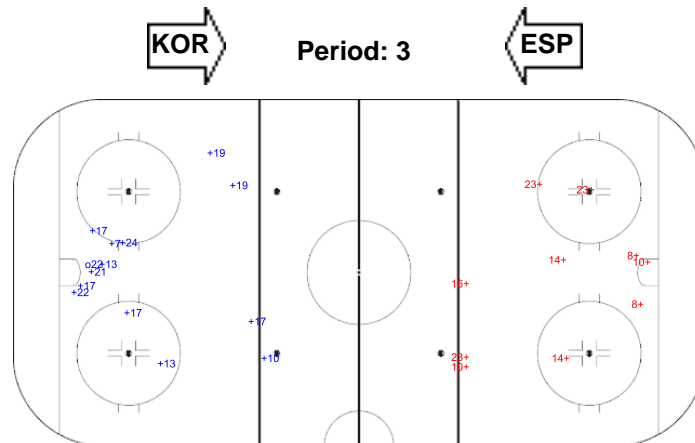

Goals (o): 1 SSG (+): 10
SSP (-): 0 SPG (-): 0

GK 25 of ESP

Shots by ESP

Goals (o): 0 SSG (+): 12
SSP (-): 0 SPG (-): 0

GK 20 of KOR

Shots by ESP

Goals (o): 1 SSG (+): 13
SSP (-): 0 SPG (-): 0

GK 20 of KOR