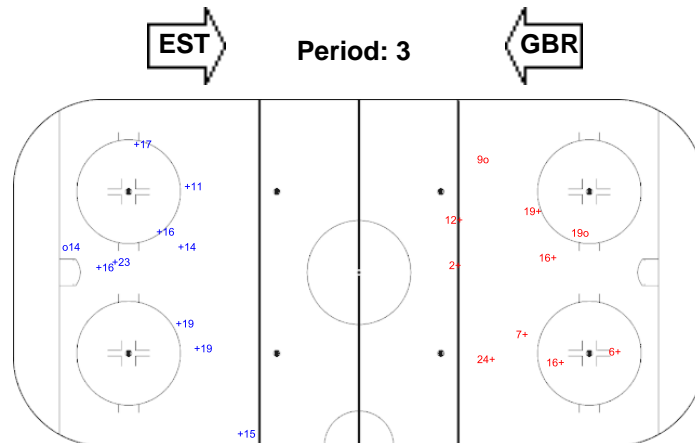

Shots by EST

Goals (o): 2   SSG (+): 8
SSP (-): 0   SPG (-): 0

GK 25 of GBR

Legend:			
GK	Goalkeeper	SPG	Shots past goal
SSG	Shots saved by goalkeeper	SSP	Shots saved by player