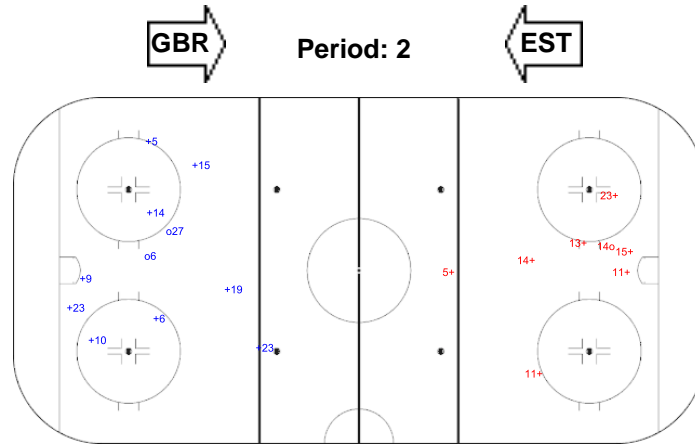

Goals (o): 2 SSG (+): 9
SSP (-): 0 SPG (-): 0

GK 25 of GBR

Shots by GBR

Goals (o): 1 SSG (+): 7
SSP (-): 0 SPG (-): 0

GK 1 of EST

Shots by GBR

Goals (o): 1 SSG (+): 9
SSP (-): 0 SPG (-): 0

GK 1 of EST