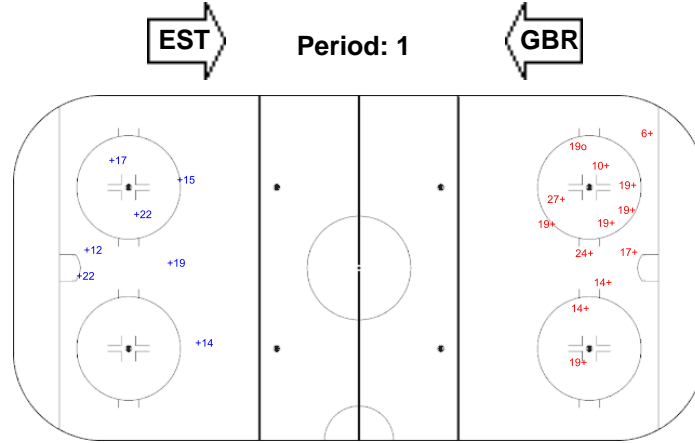

SHOT CHART
GBR - EST

Shots by GBR

Goals (o): 0 SSG (+): 7
SSP (-): 0 SPG (-): 0

GK 1 of EST

Shots by EST

Goals (o): 1 SSG (+): 12
SSP (-): 0 SPG (-): 0

GK 25 of GBR

Shots by EST