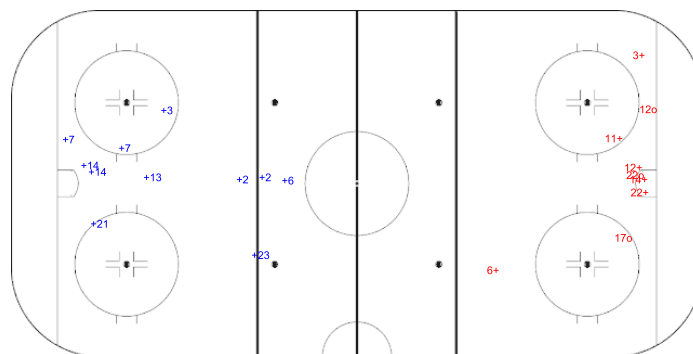

Shots by ESP

Goals (o): 0   SSG (+): 11
SSP (-): 0   SPG (-): 0

GK 1 of GBR

GBR →   Period: 3   ← ESP