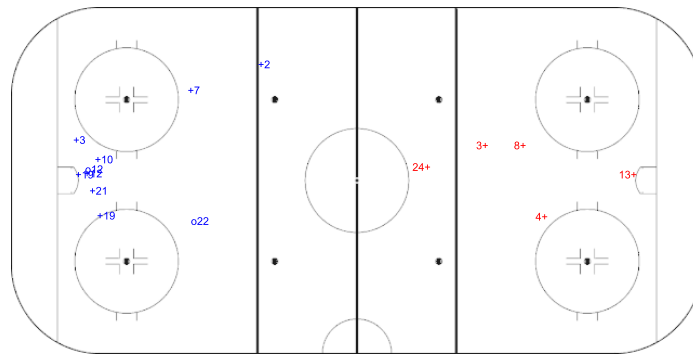

SHOT CHART
GBR - ESP

Shots by ESP

Goals (o): 2 SSG (+): 4
SSP (-): 0 SPG (-): 0

GK 1 of GBR

GBR → Period: 1 ← ESP

Shots by GBR

Goals (o): 2 SSG (+): 4
SSP (-): 0 SPG (-): 0

GK 25 of ESP

Shots by GBR

Goals (o): 2 SSG (+): 8
SSP (-): 0 SPG (-): 0

GK 25 of ESP

ESP → Period: 2 ← GBR

Shots by ESP

Goals (o): 0 SSG (+): 5
SSP (-): 0 SPG (-): 0

GK 1 of GBR

Shots by ESP