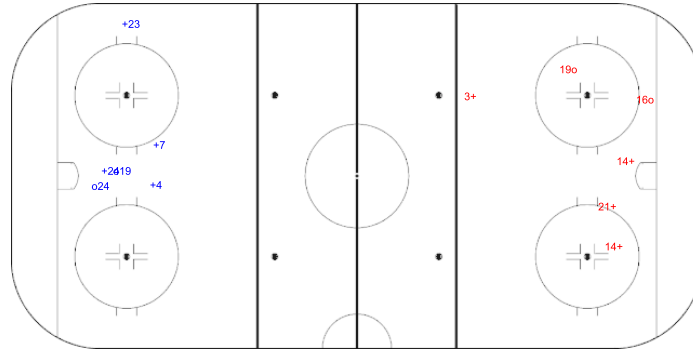

SHOT CHART
GBR - ESP

Shots by ESP

Goals (o): 2 SSG (+): 4
SSP (-): 0 SPG (-): 0

GK 1 of GBR

GBR → Period: 1 ← ESP

Shots by GBR

Goals (o): 2 SSG (+): 4
SSP (-): 0 SPG (-): 0

GK 25 of ESP

Shots by GBR

Goals (o): 2 SSG (+): 8
SSP (-): 0 SPG (-): 0

GK 25 of ESP

ESP → Period: 2 ← GBR

Shots by ESP

Goals (o): 0 SSG (+): 5
SSP (-): 0 SPG (-): 0

GK 1 of GBR

Shots by ESP