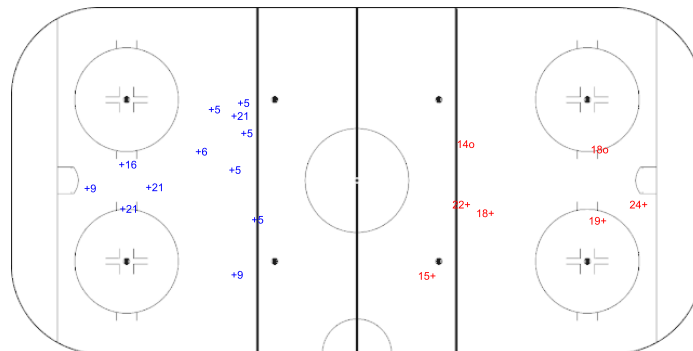

Shots by ISL

Goals (o): 0 SSG (+): 12
SSP (<): 0 SPG (-): 0

GK 25 of TUR

Period: 3

Shots by TUR

Goals (o): 2 SSG (+): 5
SSP (>): 0 SPG (-): 0

GK 25 of ISL

ENG