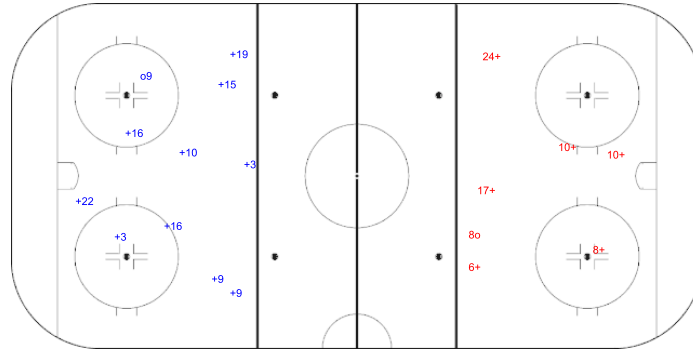

SHOT CHART

TUR - ISL

Shots by ISL

Goals (o): 1 SSG (+): 10
SSP (<): 0 SPG (-): 0

GK 25 of TUR

Period: 1

Shots by TUR

Goals (o): 1 SSG (+): 6
SSP (>): 0 SPG (-): 0

GK 25 of ISL

Shots by TUR

Goals (o): 1 SSG (+): 8
SSP (<): 0 SPG (-): 0

GK 25 of ISL

Period: 2

Shots by ISL

Goals (o): 1 SSG (+): 13
SSP (>): 0 SPG (-): 0

GK 25 of TUR