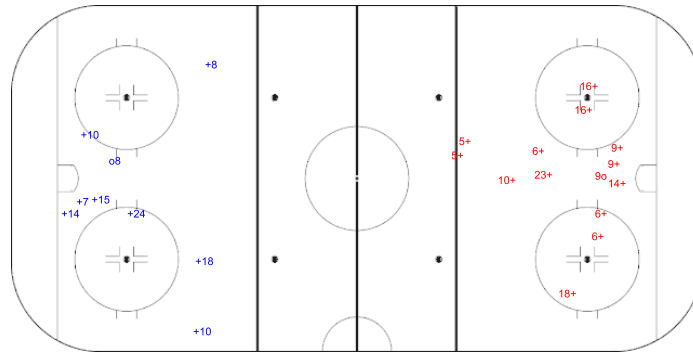

GK 25 of ISL

Shots by TUR

Goals (o): 1 SSG (+): 8
SSP (<): 0 SPG (-): 0

GK 25 of ISL

Period: 2

Shots by ISL

Goals (o): 1 SSG (+): 13
SSP (>): 0 SPG (-): 0

GK 25 of TUR