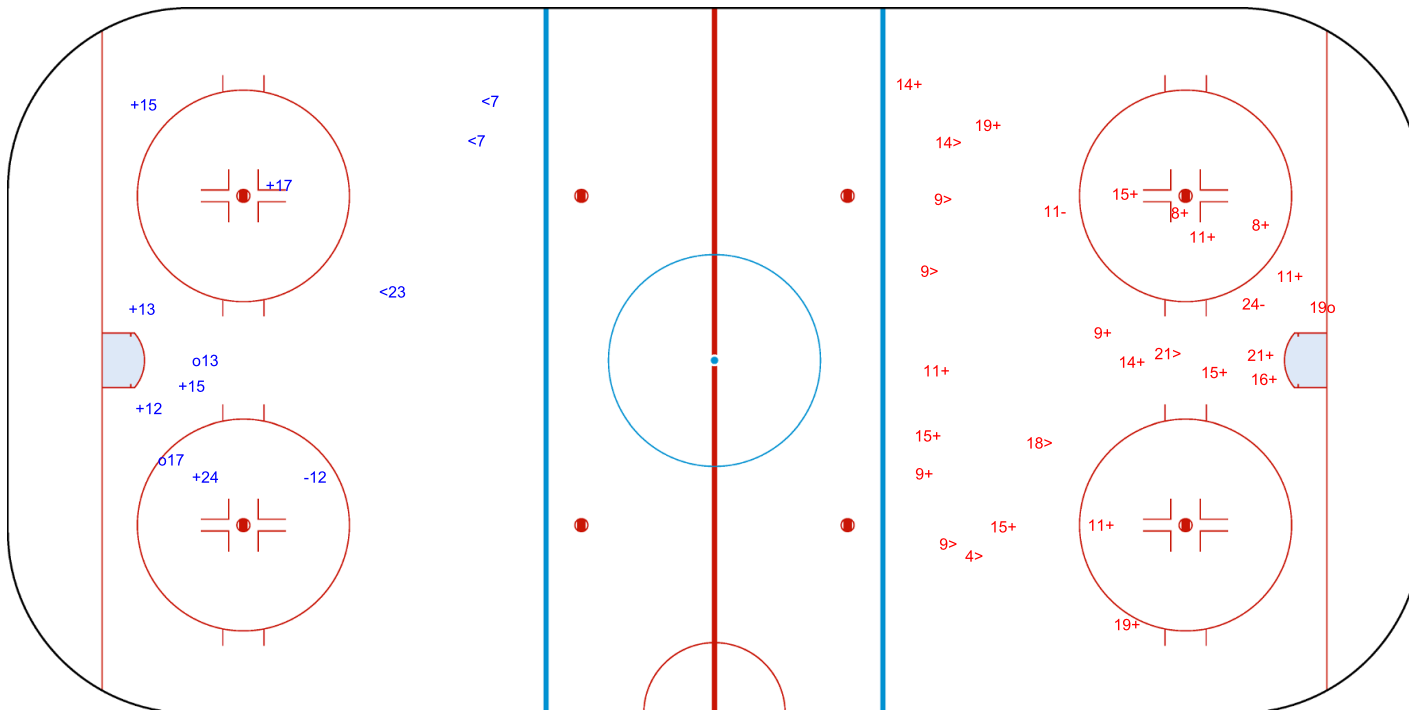

SHOT CHART

EST - ESP

Shots by EST
 Goals (o): 2
 SSP (-): 3
 SSG (+): 6
 SPG (-): 1

GK 20 of ESP

Period: 3

Shots by ESP
 Goals (o): 1
 SSP (>): 7
 SSG (+): 18
 SPG (-): 2

GK 1 of EST

Legend:			
GK	Goalkeeper	SPG	Shots past goal
SSG	Shots saved by goalkeeper	SSP	Shots saved by player