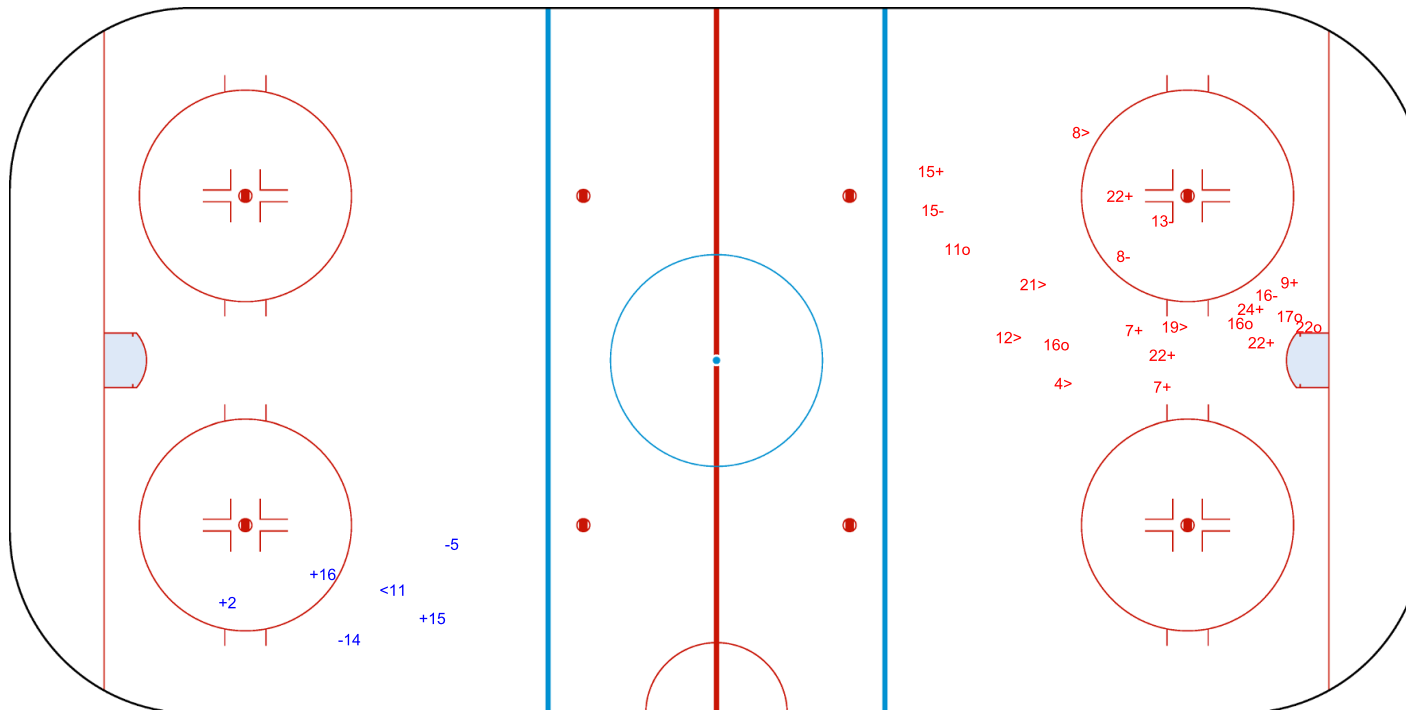

SHOT CHART
POL - ESP

Shots by ESP
Goals (o): 0
SSP (<): 1
SSG (+): 3
SPG (-): 2

GK 25 of POL

POL → Period: 3 ← ESP

Shots by POL
Goals (o): 5
SSP (>): 5
SSG (+): 8
SPG (-): 4

GK 1 of ESP

GK 20 of ESP

| | | | | |
|----------------|----------------------|----------------------------|--------------------------------------|----------------------------------|
| Legend: | GK Goalkeeper | SPG Shots past goal | SSG Shots saved by goalkeeper | SSP Shots saved by player |
|----------------|----------------------|----------------------------|--------------------------------------|----------------------------------|