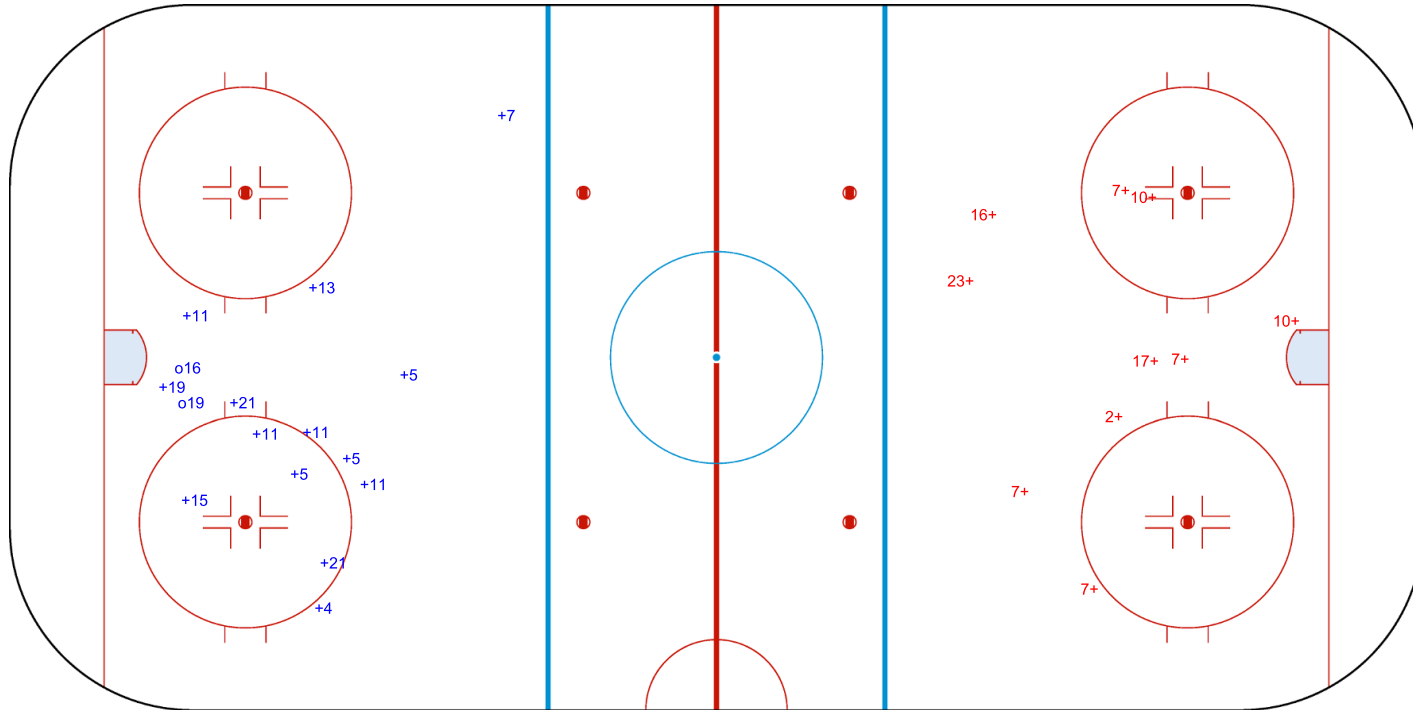

SHOT CHART
 CRO - CHN

Shots by CHN
 Goals (o): 2
 SSP (-): 0
 SSG (+): 14
 SPG (-): 0

GK 1 of CRO

CRO → Period: 3 ← CHN

Shots by CRO
 Goals (o): 0
 SSP (>): 0
 SSG (+): 10
 SPG (-): 0

GK 20 of CHN

Legend:	
GK	Goalkeeper
SPG	Shots past goal
SSG	Shots saved by goalkeeper
SSP	Shots saved by player