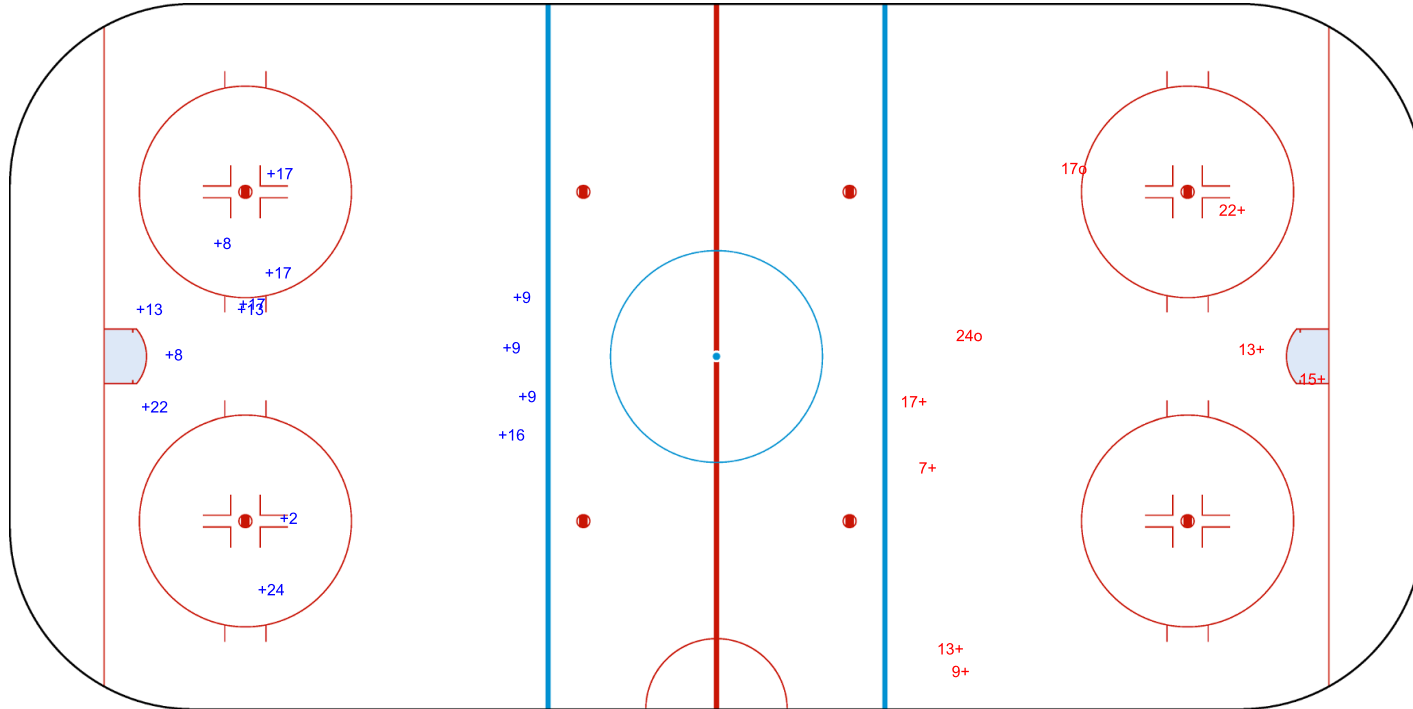

SHOT CHART
CRO - BEL

Shots by BEL
 Goals (o): 0
 SSP (-): 0
 SSG (+): 14
 SPG (-): 0

GK 25 of CRO

CRO → **Period: 3** ← **BEL**

Shots by CRO
 Goals (o): 2
 SSP (>): 0
 SSG (+): 7
 SPG (-): 0

GK 1 of BEL

ENG

Legend:
ENG Empty net goal **GK** Goalkeeper **SPG** Shots past goal **SSG** Shots saved by goalkeeper **SSP** Shots saved by player