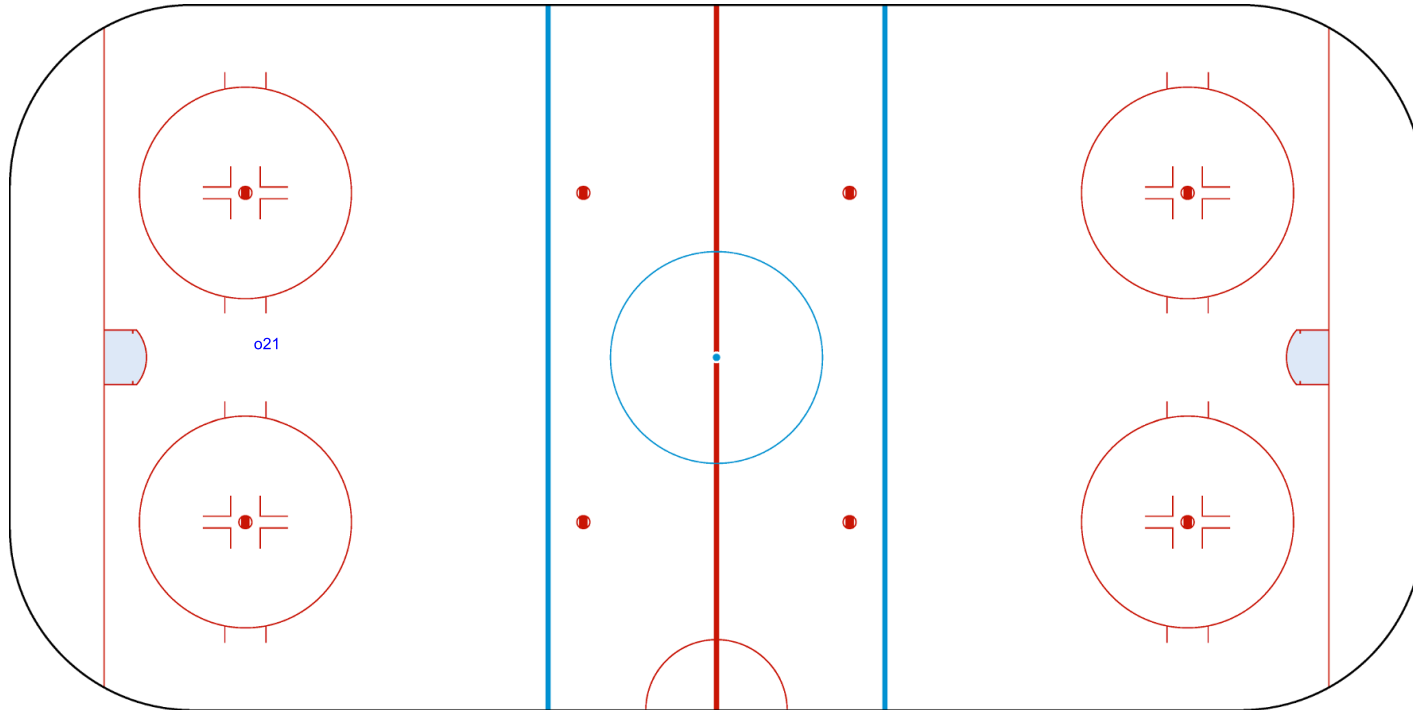

SHOT CHART
SRB - NED

Shots by NED
 Goals (o): 1 SSG (+): 0
 SSP (-): 0 SPG (-): 0

GK 1 of SRB

Shots by SRB
 Goals (o): 0 SSG (+): 0
 SSP (>): 0 SPG (-): 0

GK 1 of NED

Legend:	GK Goalkeeper	SPG Shots past goal	SSG Shots saved by goalkeeper	SSP Shots saved by player
----------------	----------------------	----------------------------	--------------------------------------	----------------------------------