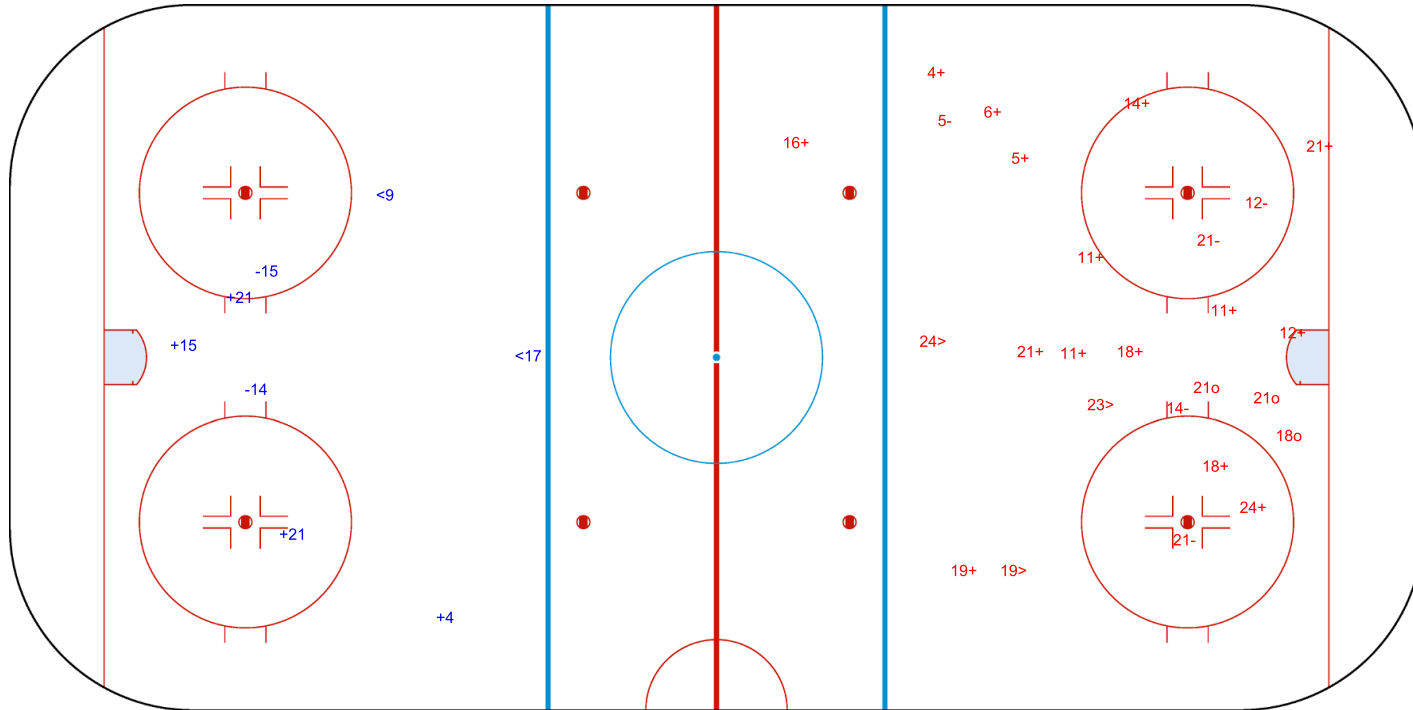

SHOT CHART

ISL - TUR

Period: 3

Shots by TUR
 Goals (o): 0
 SSP (-): 2
 SSG (+): 4
 SPG (-): 2

Shots by ISL
 Goals (o): 3
 SSP (>): 3
 SSG (+): 15
 SPG (-): 5

GK 20 of ISL

GK 1 of TUR

Legend:		
GK	Goalkeeper	
SPG	Shots past goal	
SSG	Shots saved by goalkeeper	
SSP	Shots saved by player	