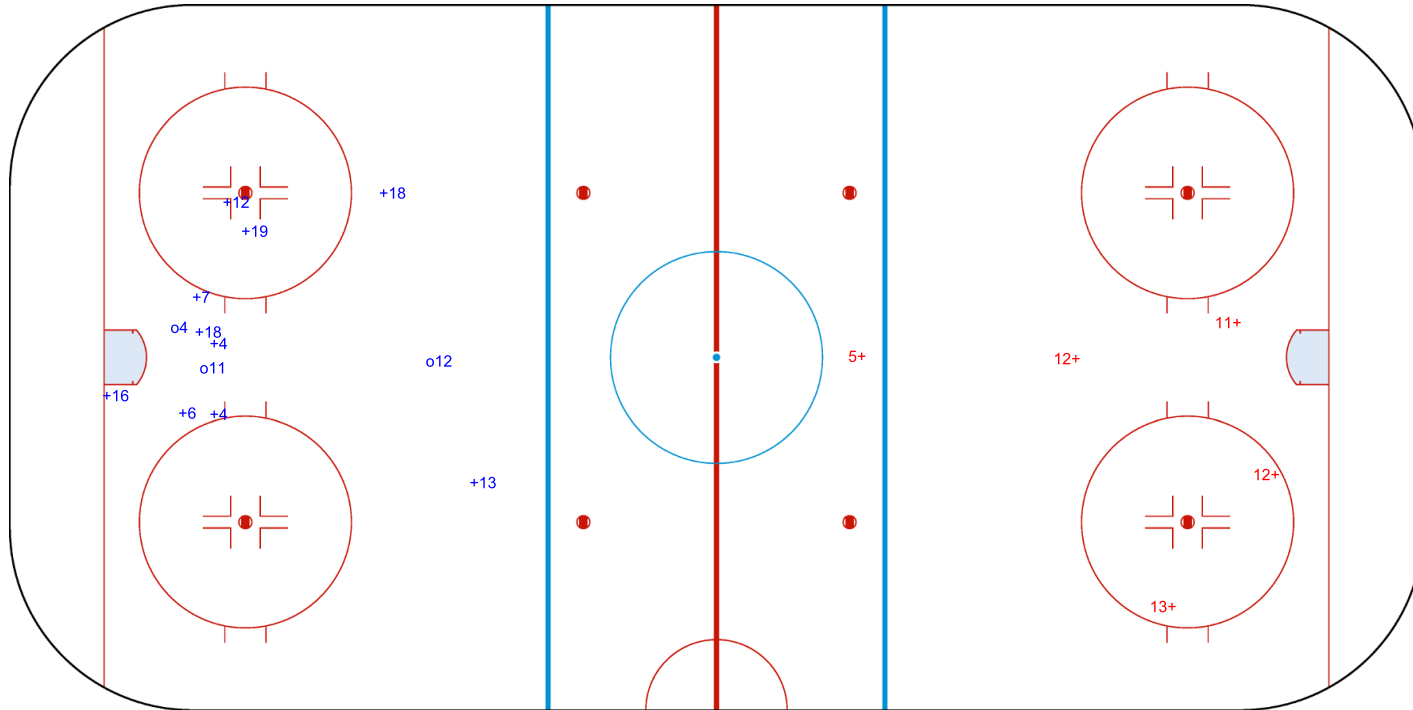

SHOT CHART

TPE - LUX

Shots by TPE
 Goals (o): 3
 SSP (<): 0
 SSG (+): 10
 SPG (-): 0

Period: 3

Shots by LUX
 Goals (o): 0
 SSP (>): 0
 SSG (+): 5
 SPG (-): 0

GK 1 of LUX

GK 25 of LUX

GK 20 of TPE

GK 25 of TPE

Legend:	
GK	Goalkeeper
SPG	Shots past goal
SSG	Shots saved by goalkeeper
SSP	Shots saved by player