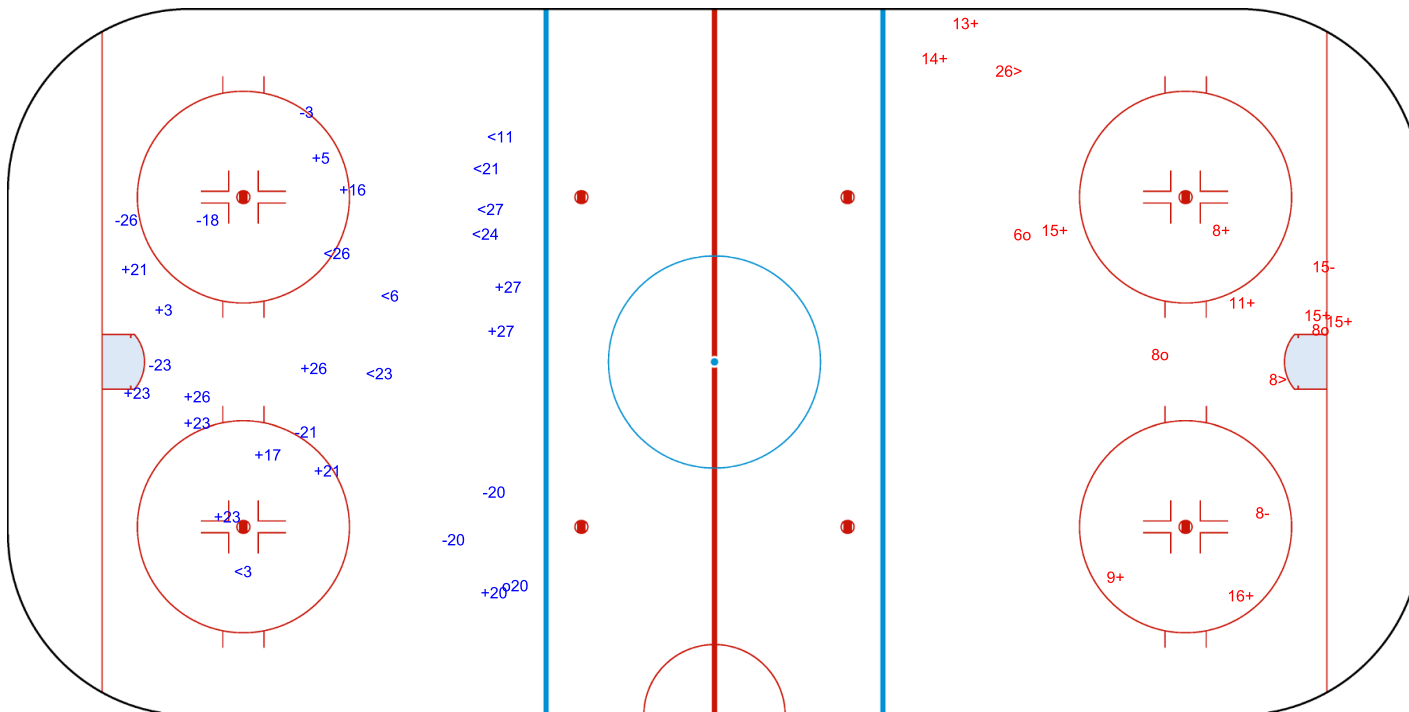

SHOT CHART
JPN - EST

Shots by EST
Goals (o): 2 SSG (+): 10
SSP (<): 3 SPG (-): 3

GK 1 of JPN

JPN → 1st Period ← EST

Shots by JPN
Goals (o): 4 SSG (+): 9
SSP (>): 9 SPG (-): 9

GK 1 of EST

Shots by JPN

Goals (o): 1 SSG (+): 14
SSP (<): 8 SPG (-): 7

GK 1 of EST

EST

2nd Period

JPN

Shots by EST

Goals (o): 3 SSG (+): 9
SSP (>): 2 SPG (-): 2

GK 1 of JPN

Shots by EST