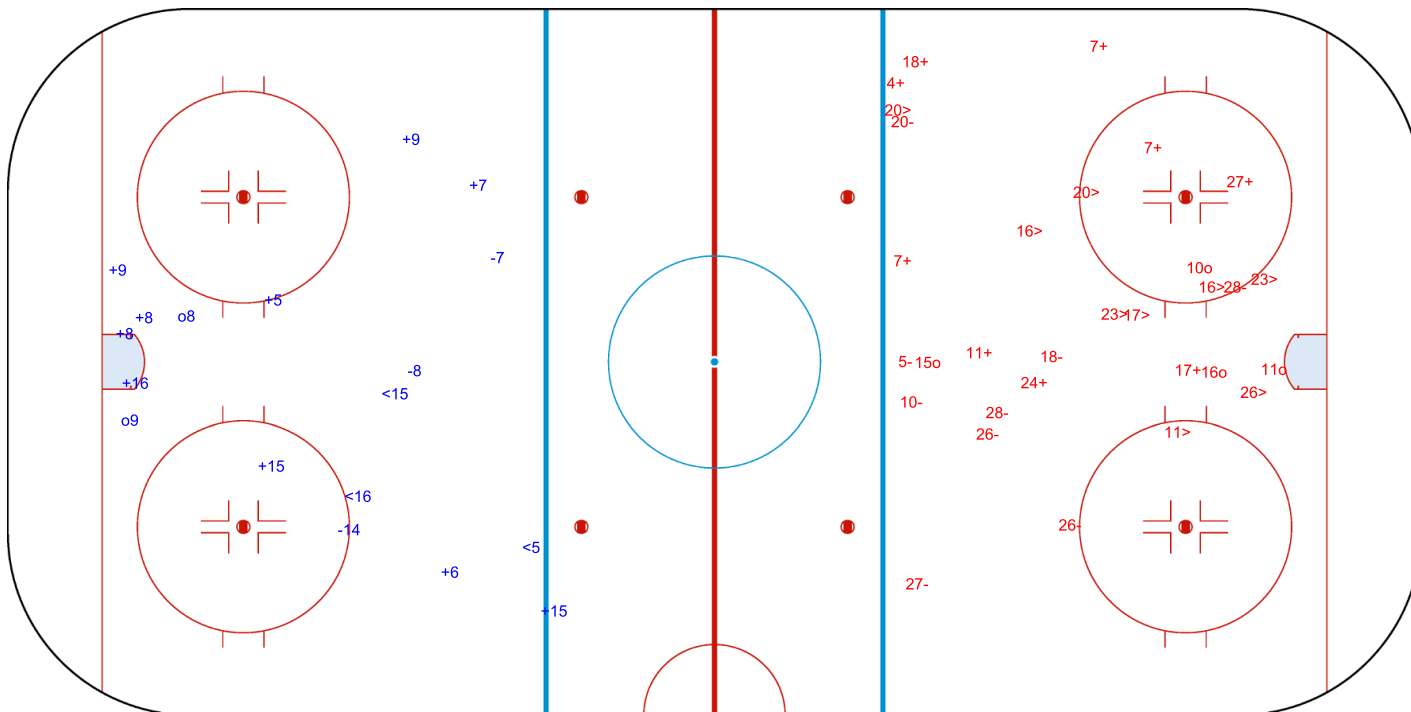

SHOT CHART
JPN - EST

Shots by EST
Goals (o): 2 SSG (+): 10
SSP (<): 3 SPG (-): 3

GK 1 of JPN

JPN → 1st Period ← EST

Shots by JPN
Goals (o): 4 SSG (+): 9
SSP (>): 9 SPG (-): 9

GK 1 of EST

Shots by JPN

Goals (o): 1 SSG (+): 14
SSP (<): 8 SPG (-): 7

GK 1 of EST

EST

2nd Period

JPN

Shots by EST

Goals (o): 3 SSG (+): 9
SSP (>): 2 SPG (-): 2

GK 1 of JPN

Shots by EST