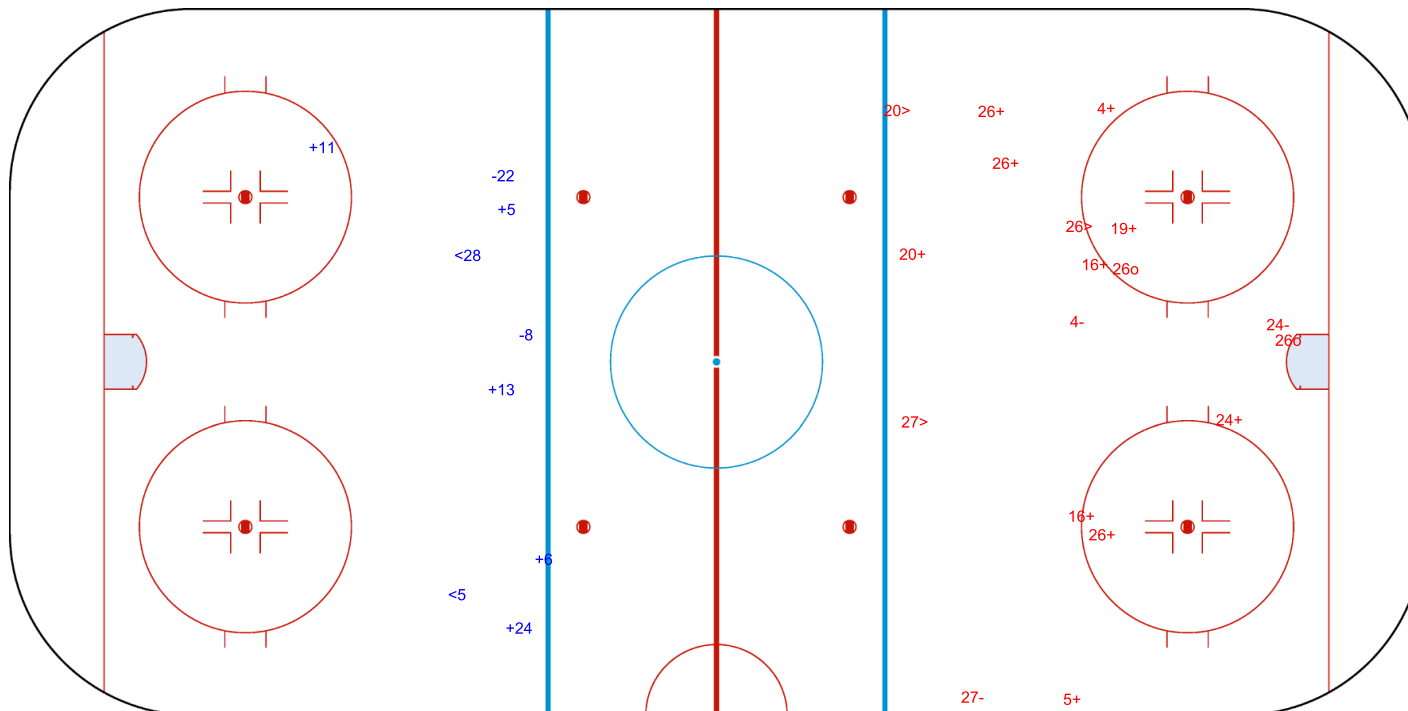

Shots by EST

Goals (o): 0   SSG (+): 5
SSP (<): 2   SPG (-): 2

GK 1 of JPN

JPN → 3rd Period ← EST

Shots by JPN

Goals (o): 2   SSG (+): 10
SSP (>): 3   SPG (-): 3

o26 o26

GK 1 of EST

Legend:	
GK	Goalkeeper
SPG	Shots past goal
SSG	Shots saved by goalkeeper
SSP	Shots saved by player