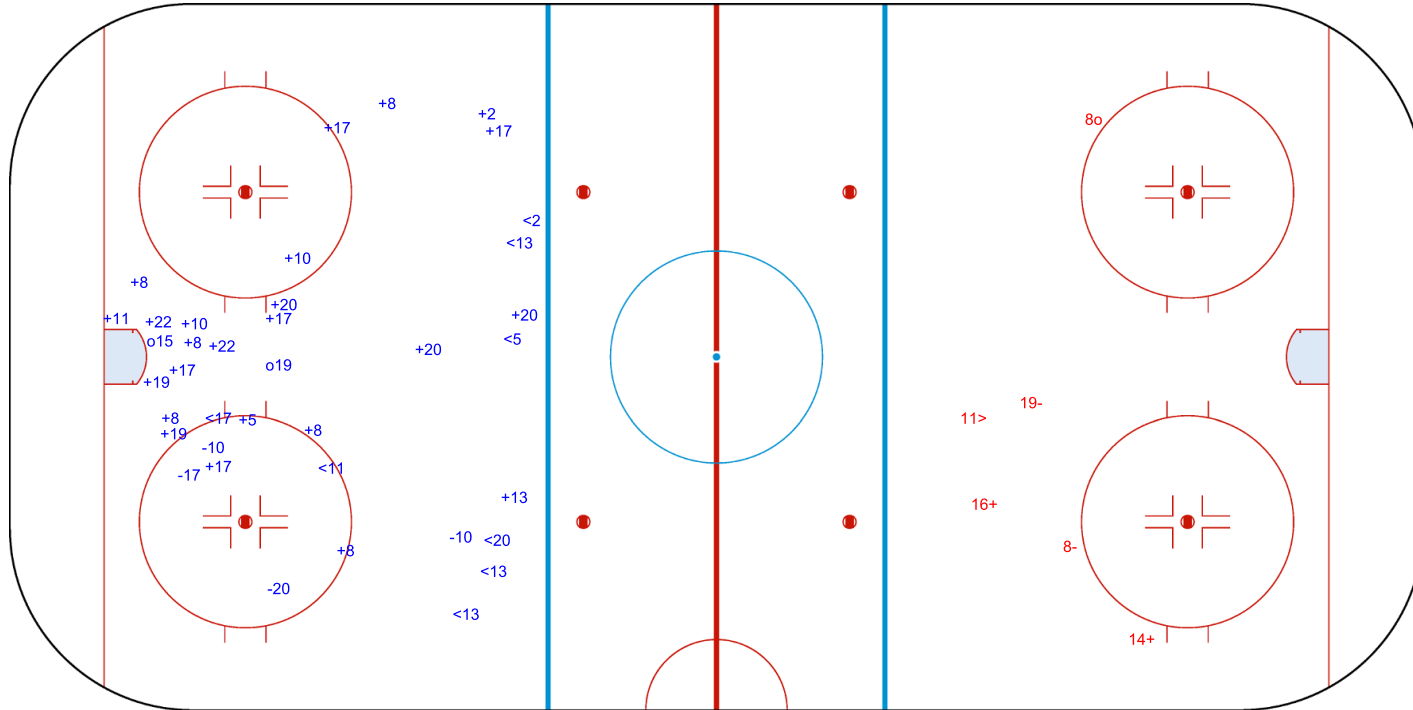

SHOT CHART
SLO - CHN

Shots by CHN
Goals (o): 2 SSG (+): 24
SSP (<): 8 SPG (-): 4

GK 20 of SLO

SLO → 1st Period ← CHN

Shots by SLO
Goals (o): 1 SSG (+): 2
SSP (>): 1 SPG (-): 2

GK 1 of CHN

Shots by SLO

Goals (o): 1 SSG (+): 1
SSP (<): 1 SPG (-): 1

GK 1 of CHN

2nd Period

Shots by CHN

Goals (o): 9 SSG (+): 14
SSP (>): 1 SPG (-): 9

GK 20 of SLO

GK 25 of SLO

Shots by CHN

Goals (o): 3 SSG (+): 15
SSP (-): 3 SPG (-): 6