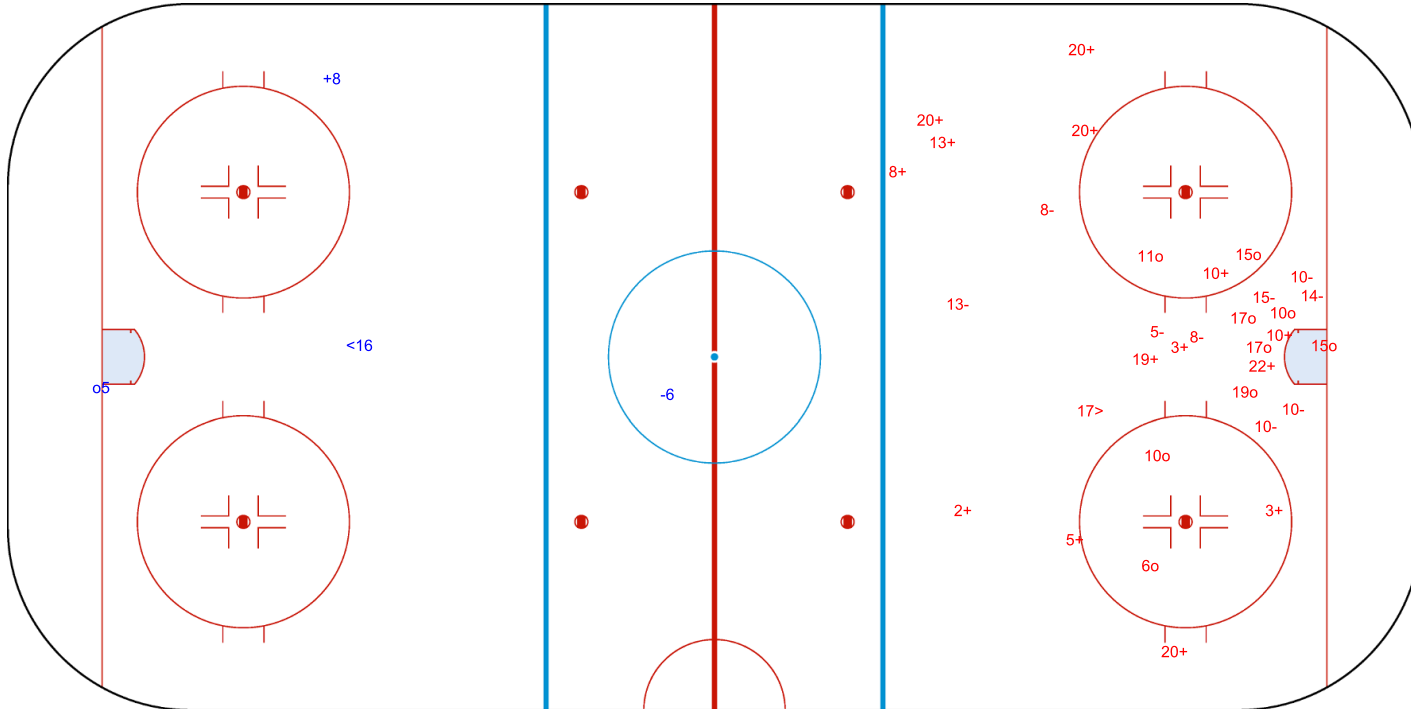

SHOT CHART
SLO - CHN

Shots by CHN
Goals (o): 2 SSG (+): 24
SSP (<): 8 SPG (-): 4

GK 20 of SLO

SLO → 1st Period ← CHN

Shots by SLO
Goals (o): 1 SSG (+): 2
SSP (>): 1 SPG (-): 2

GK 1 of CHN

Shots by SLO

Goals (o): 1 SSG (+): 1
SSP (<): 1 SPG (-): 1

GK 1 of CHN

2nd Period

Shots by CHN

Goals (o): 9 SSG (+): 14
SSP (>): 1 SPG (-): 9

GK 20 of SLO

GK 25 of SLO

Shots by CHN

Goals (o): 3 SSG (+): 15
SSP (-): 3 SPG (-): 6