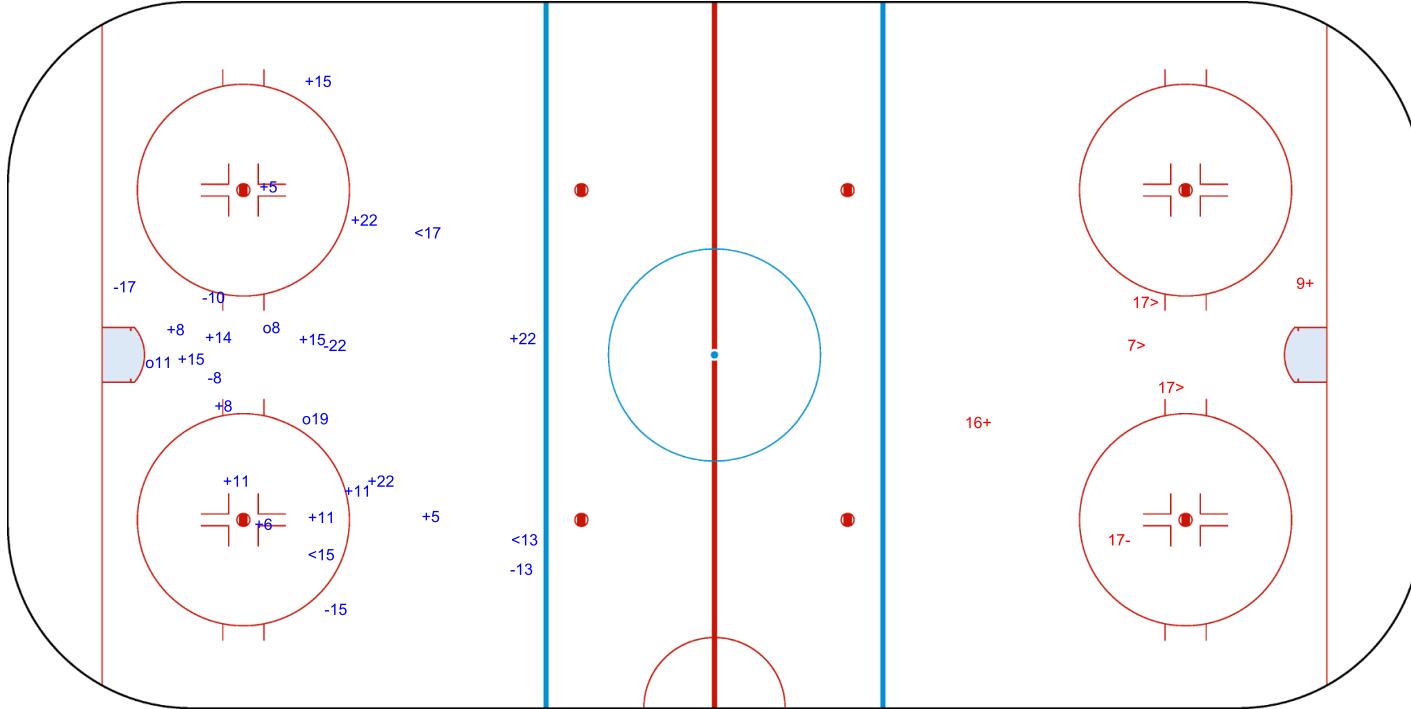

Shots by CHN

Goals (o): 3   SSG (+): 15
SSP (-): 3   SPG (-): 6

GK 25 of SLO

SLO → 3rd Period ← CHN

Shots by SLO

Goals (o): 0   SSG (+): 2
SSP (>): 3   SPG (-): 1

GK 1 of CHN

GK 24 of CHN

Legend:		
GK	Goalkeeper	
SPG	Shots past goal	
SSG	Shots saved by goalkeeper	
SSP	Shots saved by player