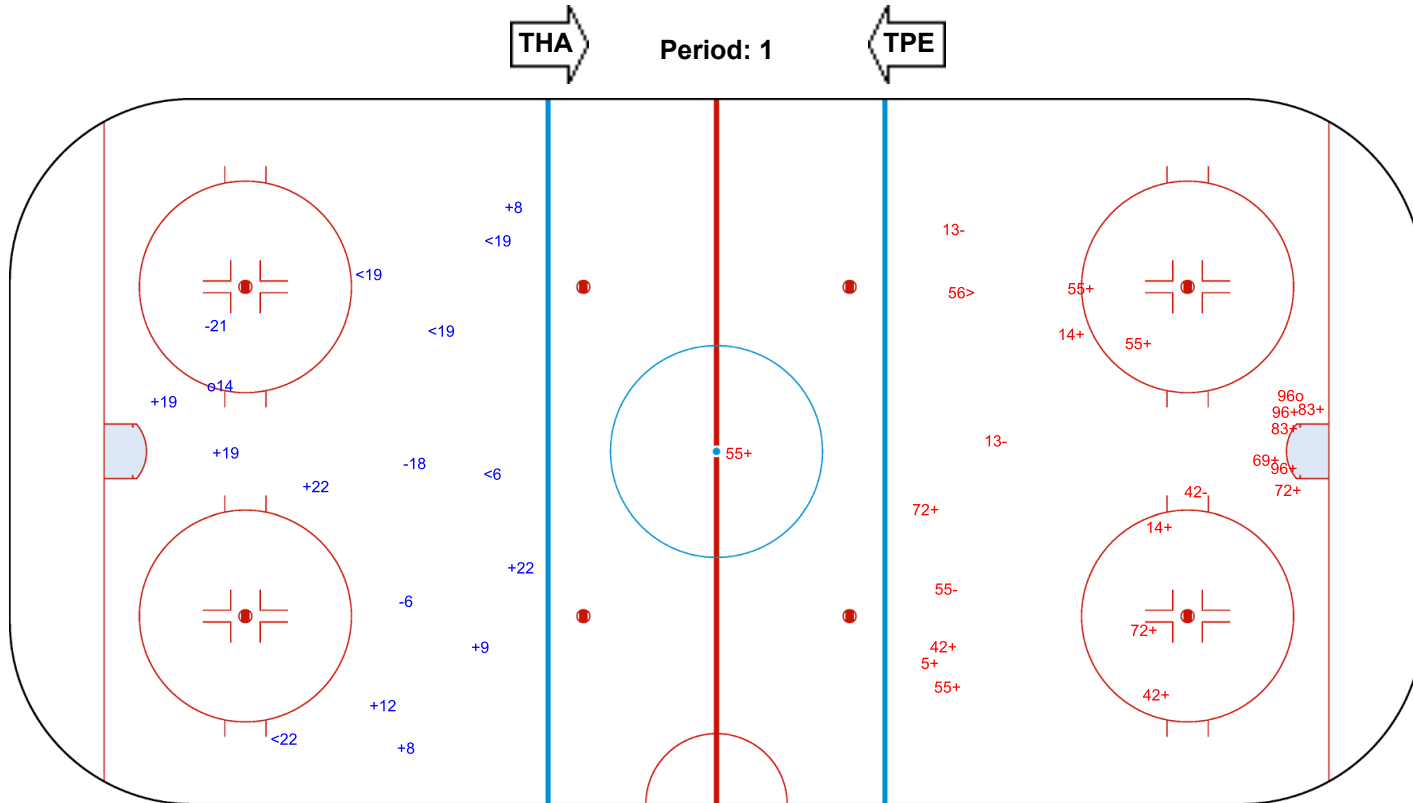

SHOT CHART
TPE - THA

Shots by TPE
Goals (o): 1
SSP (<): 5
SSG (+): 8
SPG (-): 3

Shots by THA
Goals (o): 1
SSP (>): 1
SSG (+): 17
SPG (-): 4

INTERNATIONAL
ICE HOCKEY
FEDERATION

Shots by THA
Goals (o): 0
SSP (<): 5

SSG (+): 15
SPG (-): 4

TPE → Period: 2 ← THA

Shots by TPE
Goals (o): 0
SSP (>): 2

SSG (+): 9
SPG (-): 8

GK 25 of TPE

GK 50 of THA