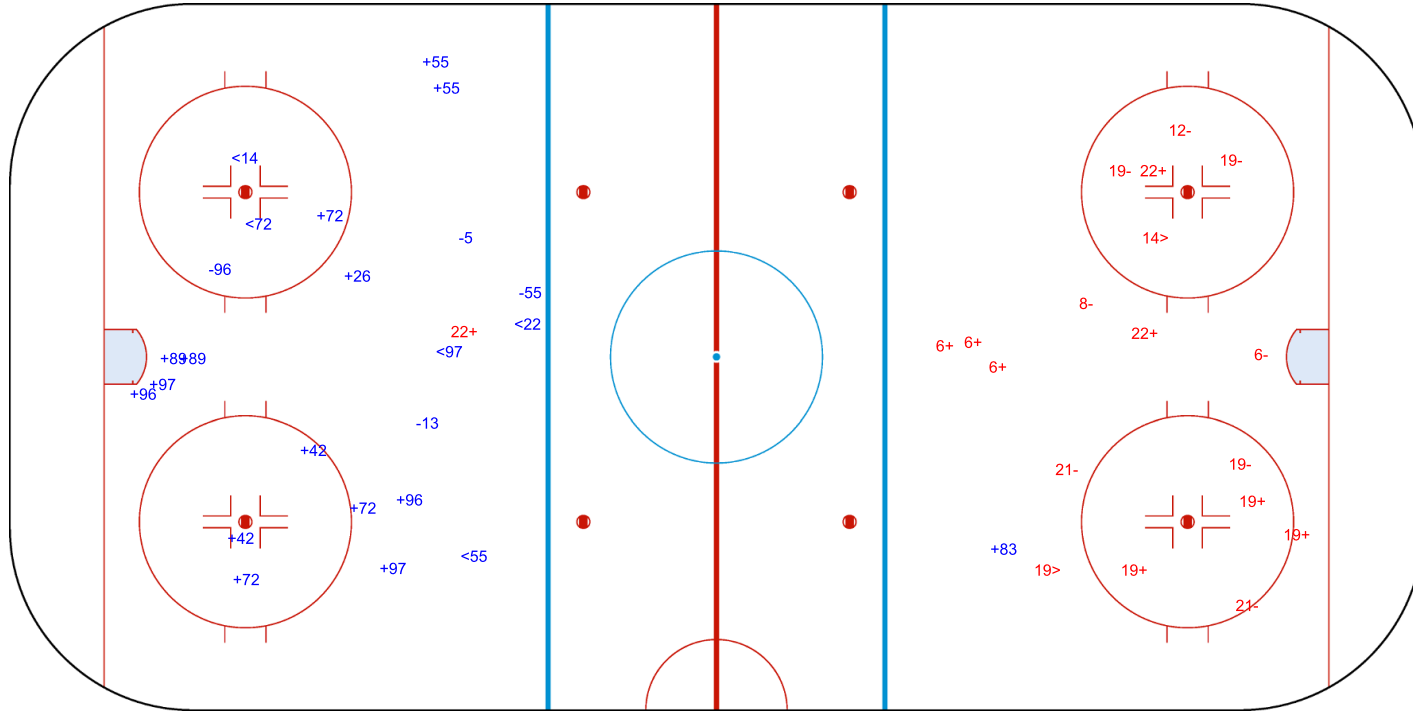

SHOT CHART
TPE - THA

Shots by TPE
Goals (o): 1
SSP (<): 5
SSG (+): 8
SPG (-): 3

Shots by THA
Goals (o): 1
SSP (>): 1
SSG (+): 17
SPG (-): 4

INTERNATIONAL
ICE HOCKEY
FEDERATION

Shots by THA
Goals (o): 0
SSP (<): 5

SSG (+): 15
SPG (-): 4

TPE → Period: 2 ← THA

Shots by TPE
Goals (o): 0
SSP (>): 2

SSG (+): 9
SPG (-): 8

GK 25 of TPE

GK 50 of THA