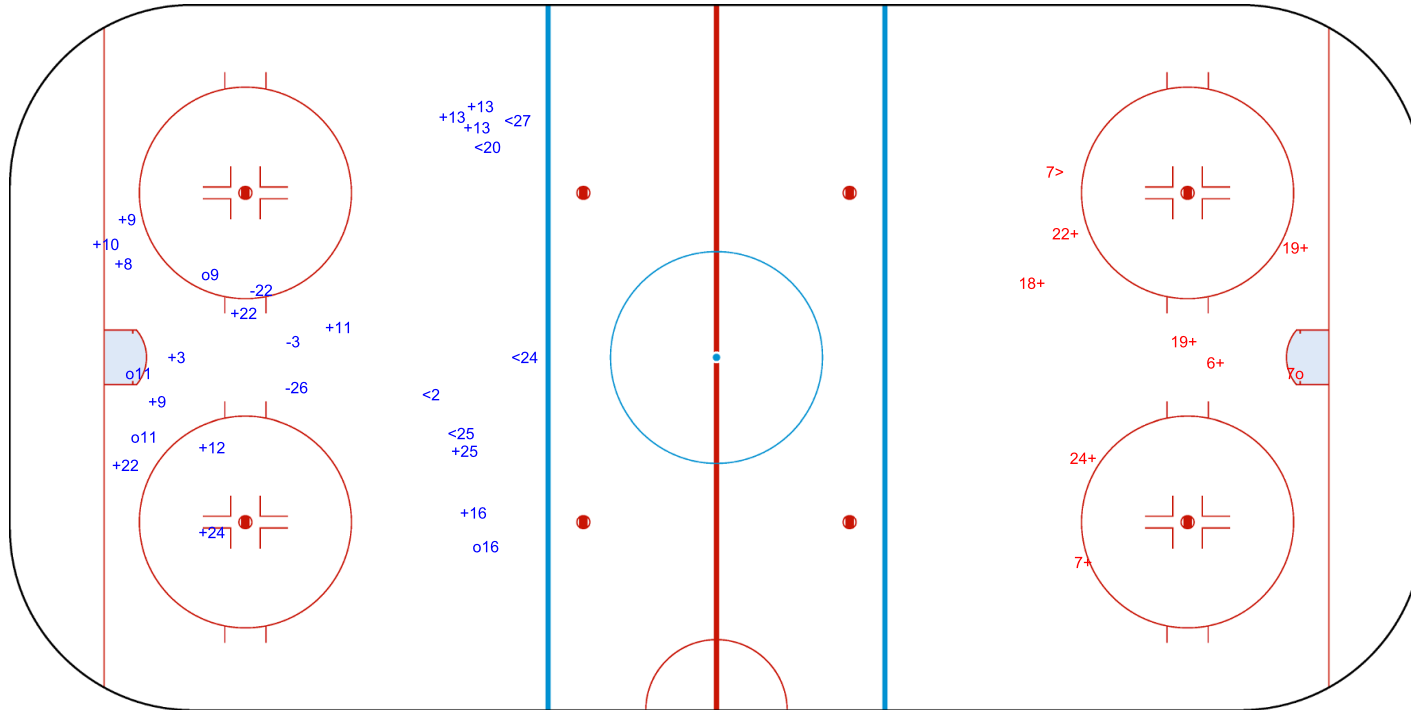

**SHOT CHART**

**NED - TPE**

**Period: 1**

Shots by NED

Goals (o): 4      SSG (+): 15  
 SSP (-): 5      SPG (-): 3

GK 1 of TPE

Shots by TPE

Goals (o): 1      SSG (+): 7  
 SSP (>): 1      SPG (-): 0

GK 30 of NED

Shots by TPE

Goals (o): 0    SSG (+): 1  
SSP (<): 0    SPG (-): 1

GK 30 of NED

Period: 2

Shots by NED

Goals (o): 7    SSG (+): 13  
SSP (>): 5    SPG (-): 8

GK 1 of TPE