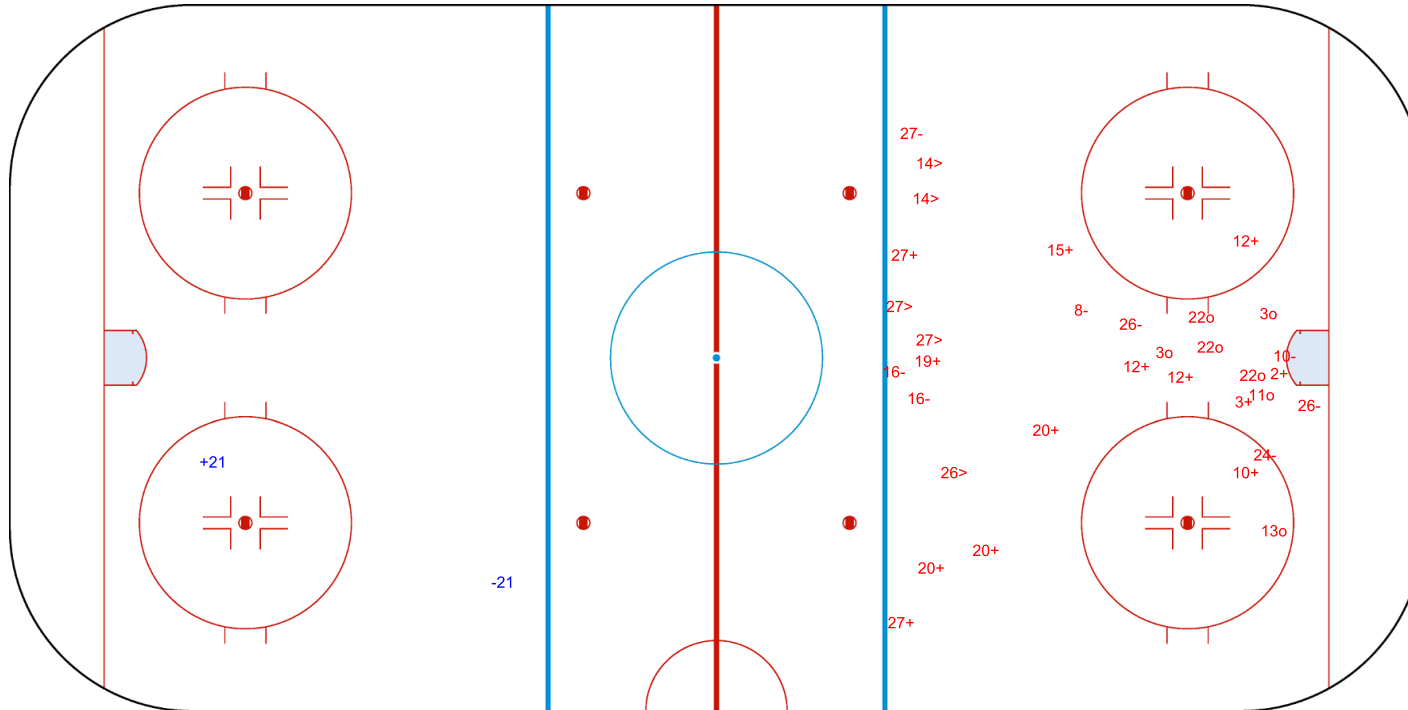

**SHOT CHART**

**NED - TPE**

**Period: 1**

Shots by NED

Goals (o): 4      SSG (+): 15  
 SSP (-): 5      SPG (-): 3

GK 1 of TPE

Shots by TPE

Goals (o): 1      SSG (+): 7  
 SSP (>): 1      SPG (-): 0

GK 30 of NED

Shots by TPE

Goals (o): 0    SSG (+): 1  
SSP (<): 0    SPG (-): 1

GK 30 of NED

Period: 2

Shots by NED

Goals (o): 7    SSG (+): 13  
SSP (>): 5    SPG (-): 8

GK 1 of TPE

GK 25 of TPE

Shots by NED

Goals (o): 3    SSG (+): 18  
SSP (-): 3    SPG (-): 10

GK 25 of TPE

Period: 3

Shots by TPE

Goals (o): 0    SSG (+): 2  
SSP (>): 0    SPG (-): 1

GK 30 of NED