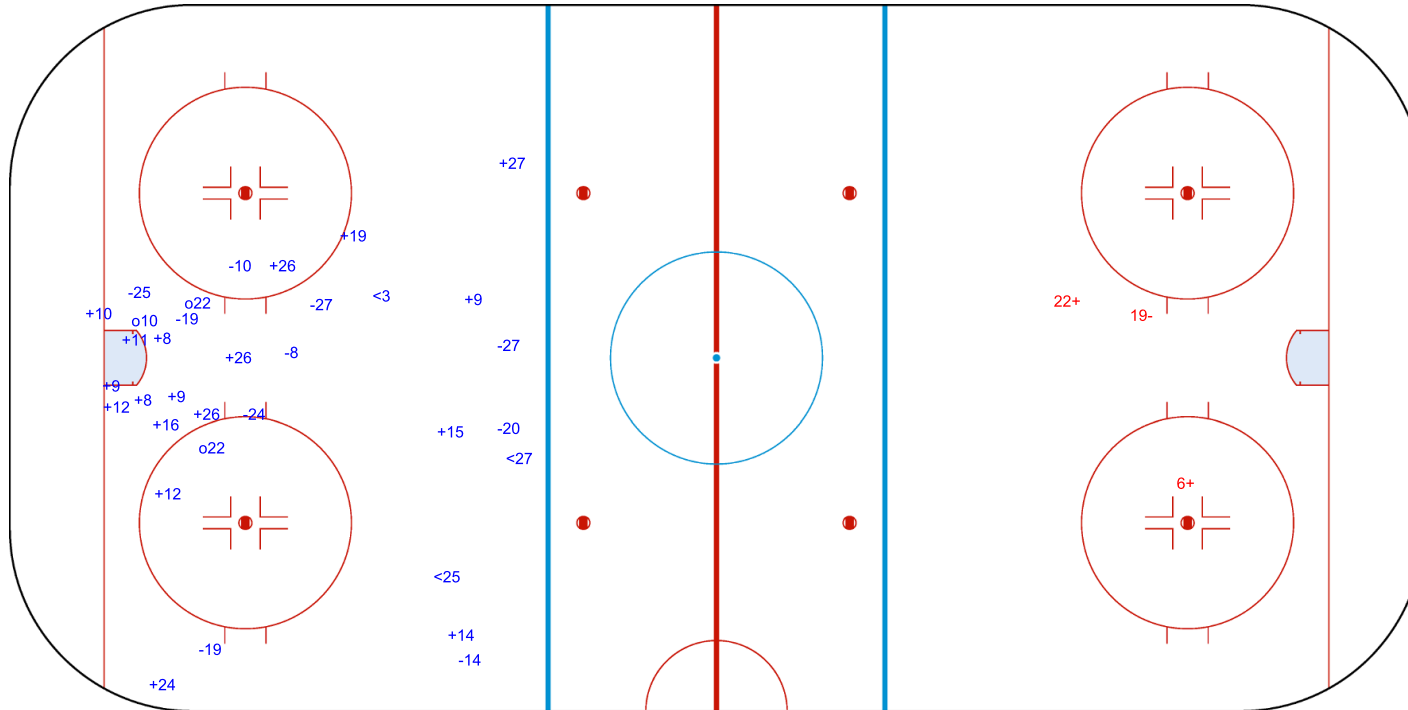

GK 25 of TPE

Shots by NED

Goals (o): 3    SSG (+): 18  
SSP (-): 3    SPG (-): 10

GK 25 of TPE

Period: 3

Shots by TPE

Goals (o): 0    SSG (+): 2  
SSP (>): 0    SPG (-): 1

GK 30 of NED