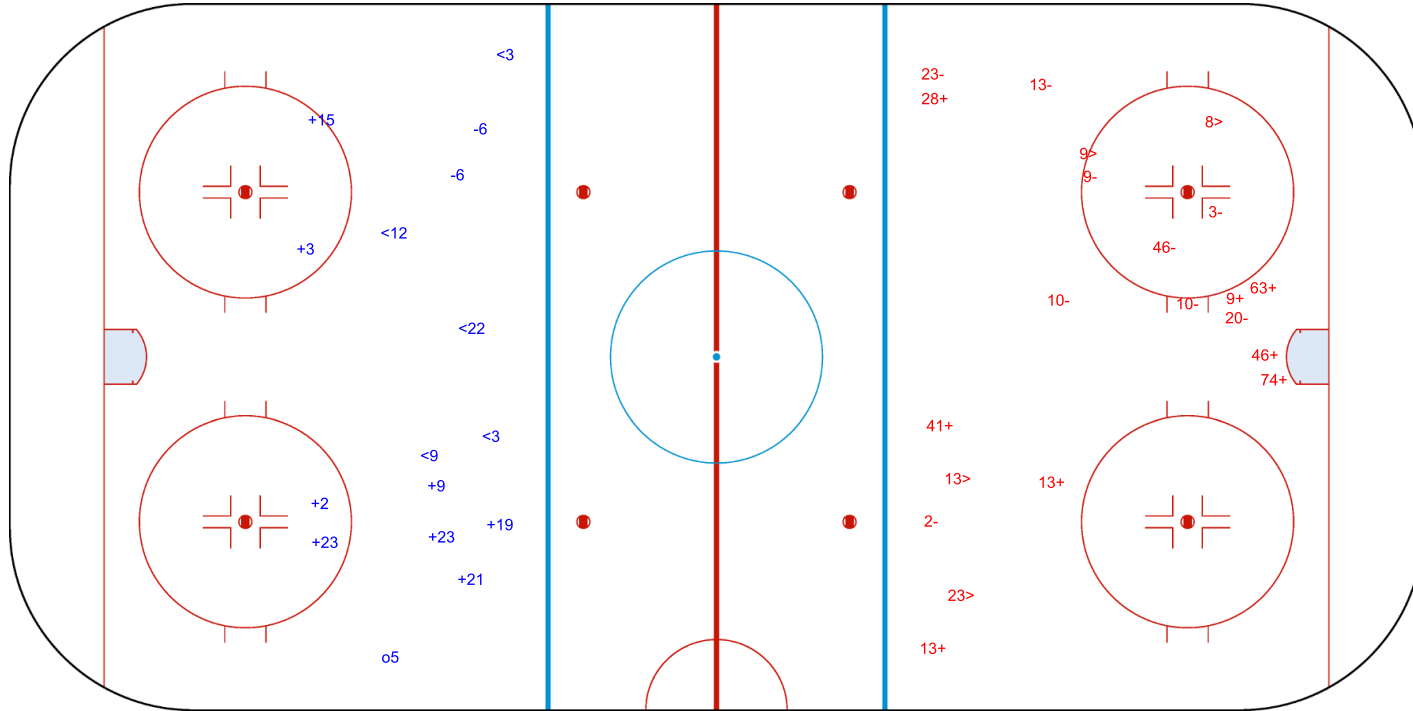

## ICE HOCKEY

INTERNATIONAL  
ICE HOCKEY  
FEDERATION

Shots by GBR

Goals (o): 2    SSG (+): 10  
SSP (<): 7    SPG (-): 3

GK 1 of ROU

Period: 2

Shots by ROU

Goals (o): 1    SSG (+): 10  
SSP (>): 3    SPG (-): 2

GK 33 of GBR

Shots by ROU

Goals (o): 1    SSG (+): 8  
SSP (<): 5    SPG (-): 2

GK 33 of GBR

Period: 3

Shots by GBR

Goals (o): 0    SSG (+): 8  
SSP (>): 4    SPG (-): 9

GK 1 of ROU