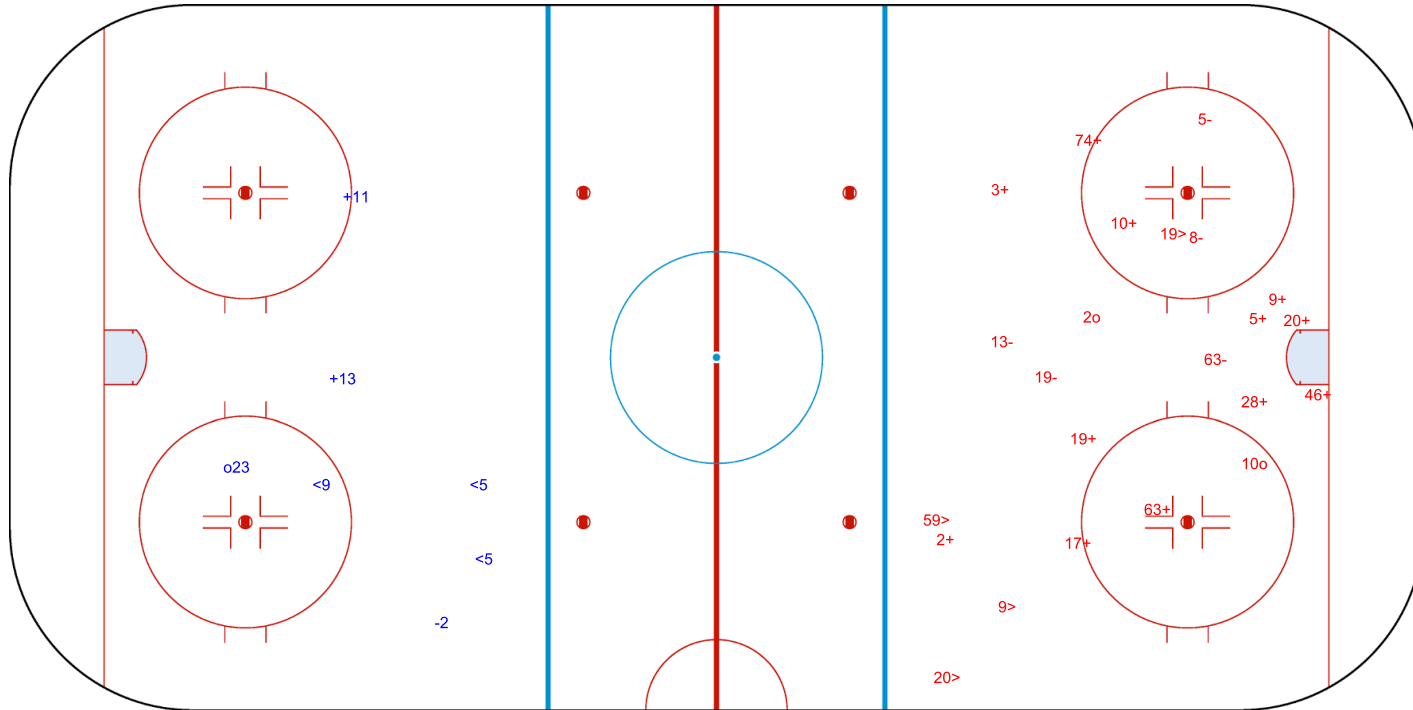

SHOT CHART  
GBR - ROU

Shots by ROU  
Goals (o): 1    SSG (+): 2  
SSP (<): 3    SPG (-): 1

GK 33 of GBR

Period: 1

Shots by GBR  
Goals (o): 2    SSG (+): 12  
SSP (>): 4    SPG (-): 5

GK 1 of ROU