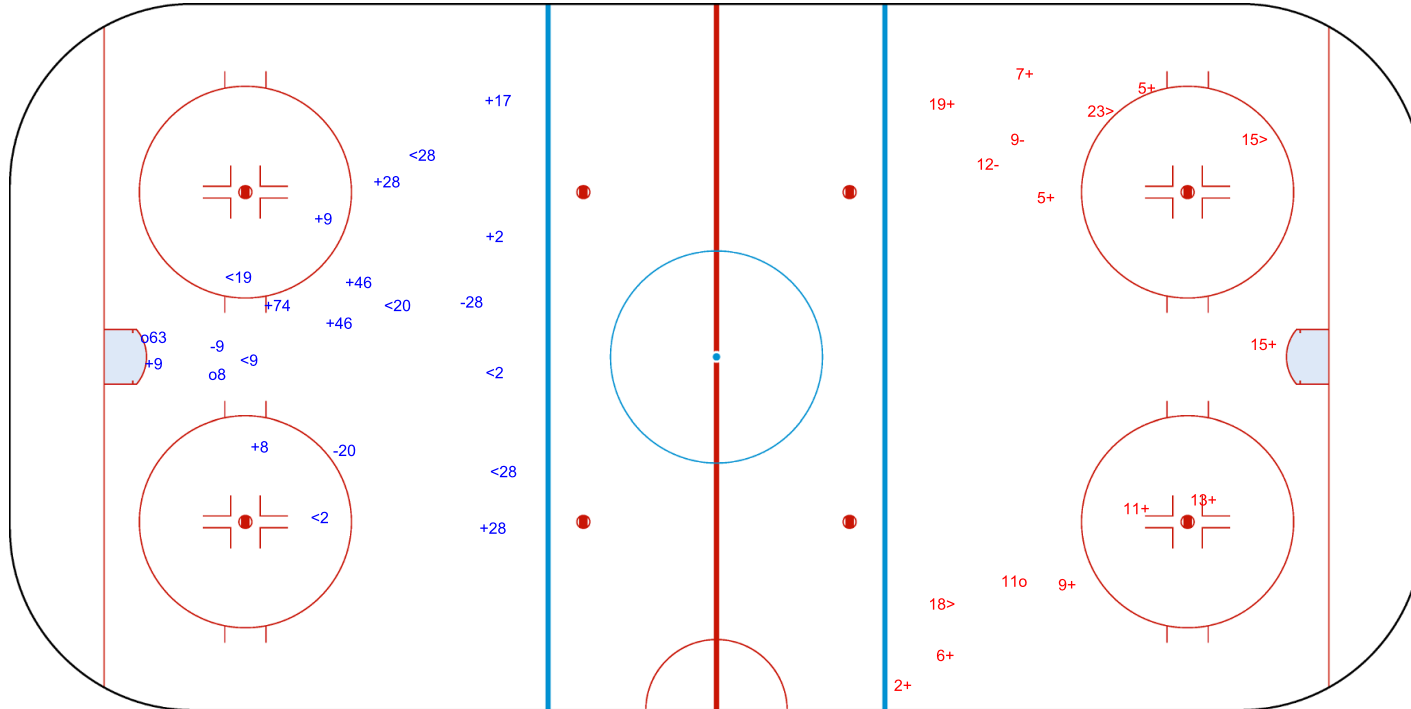

## MENS OLYMPIC QUALIFICATION PRELIMINARY ROUND 3 GROUP J

ROUND ROBIN, GAME 2

## ICE HOCKEY

INTERNATIONAL  
ICE HOCKEY  
FEDERATION

Shots by GBR

Goals (o): 2    SSG (+): 10  
SSP (<): 7    SPG (-): 3

GK 1 of ROU

Period: 2

Shots by ROU

Goals (o): 1    SSG (+): 10  
SSP (>): 3    SPG (-): 2

GK 33 of GBR

Shots by ROU

Goals (o): 1    SSG (+): 8  
SSP (<): 5    SPG (-): 2

GK 33 of GBR

Period: 3

Shots by GBR

Goals (o): 0    SSG (+): 8  
SSP (>): 4    SPG (-): 9

GK 1 of ROU