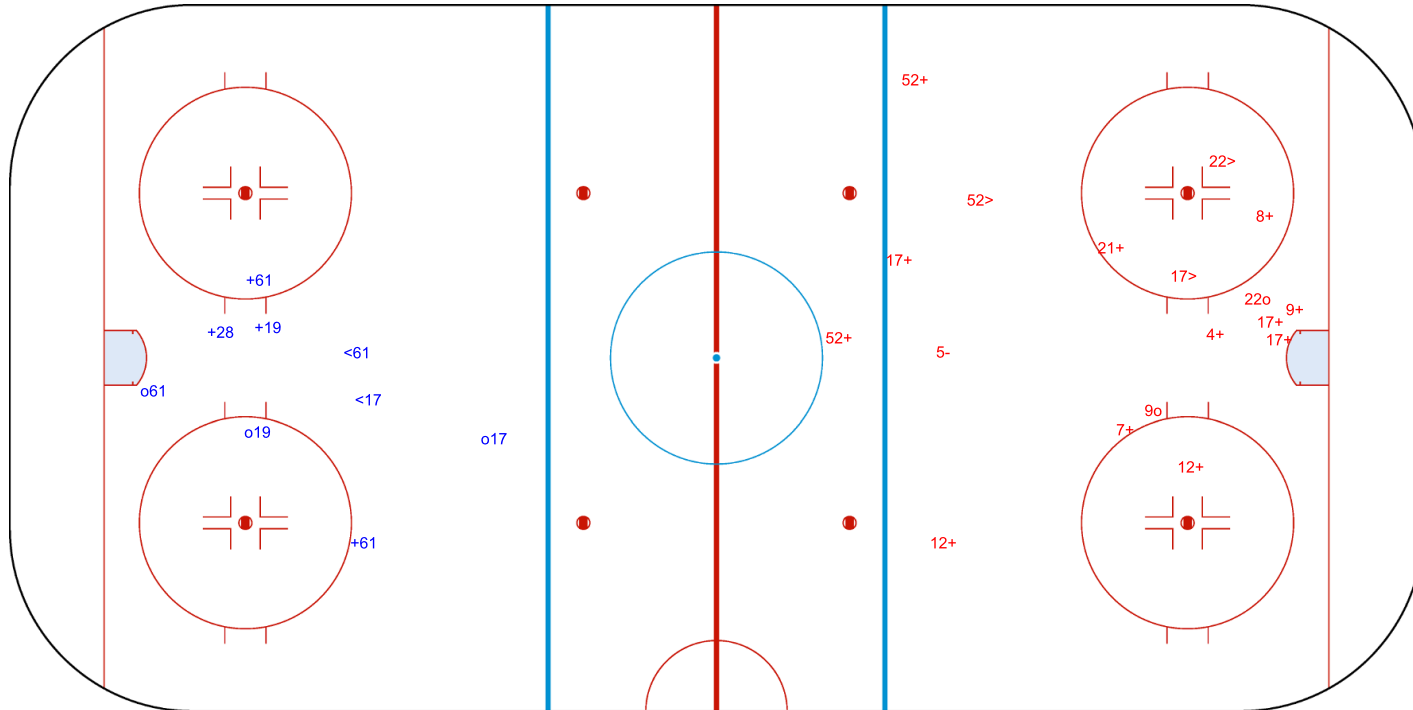

Shots by BRV
Goals (o): 3   SSG (+): 4
SSP (<): 2   SPG (-): 0

GK 27 of RIG

RIG   Period: 3   BRV

Shots by RIG
Goals (o): 2   SSG (+): 12
SSP (>): 3   SPG (-): 1

GK 33 of BRV

Legend:	
GK	Goalkeeper
SPG	Shots past goal
SSG	Shots saved by goalkeeper
SSP	Shots saved by player