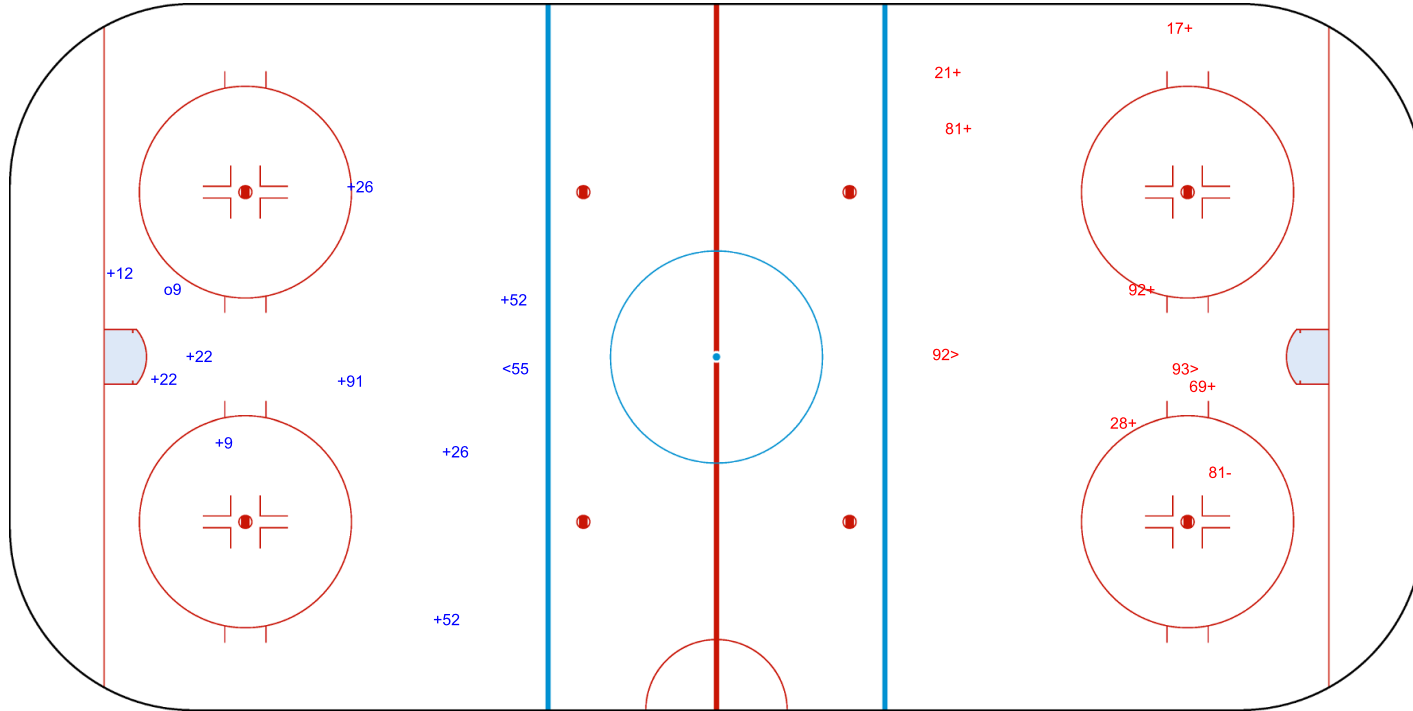

GK 33 of BRV

Period: 2

Shots by BRV  
Goals (o): 0    SSG (+): 6  
SSP (>): 2    SPG (-): 1

GK 27 of RIG

Shots by BRV  
Goals (o): 3    SSG (+): 4  
SSP (<): 2    SPG (-): 0

GK 27 of RIG

RIG    Period: 3    BRV