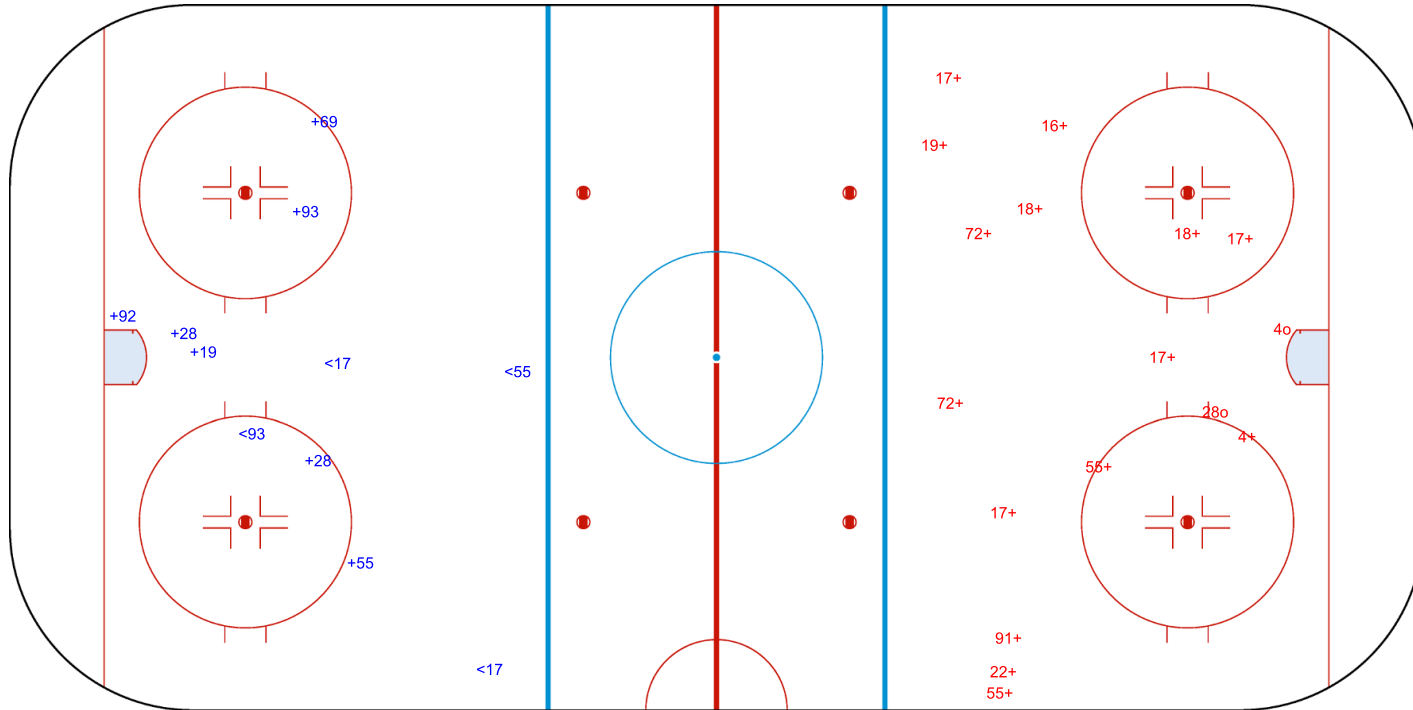

SHOT CHART  
BRV - RIG

Shots by BRV  
Goals (o): 0  
SSP (<): 4  
SSG (+): 7  
SPG (-): 0

GK 27 of RIG

Period: 1

Shots by RIG  
Goals (o): 2  
SSP (>): 0  
SSG (+): 15  
SPG (-): 0

GK 33 of BRV

Shots by RIG  
Goals (o): 1    SSG (+): 9  
SSP (<): 1    SPG (-): 0

GK 33 of BRV

Period: 2

Shots by BRV  
Goals (o): 0    SSG (+): 6  
SSP (>): 2    SPG (-): 1

GK 27 of RIG

Shots by BRV  
Goals (o): 3    SSG (+): 4  
SSP (<): 2    SPG (-): 0

GK 27 of RIG

RIG    Period: 3    BRV