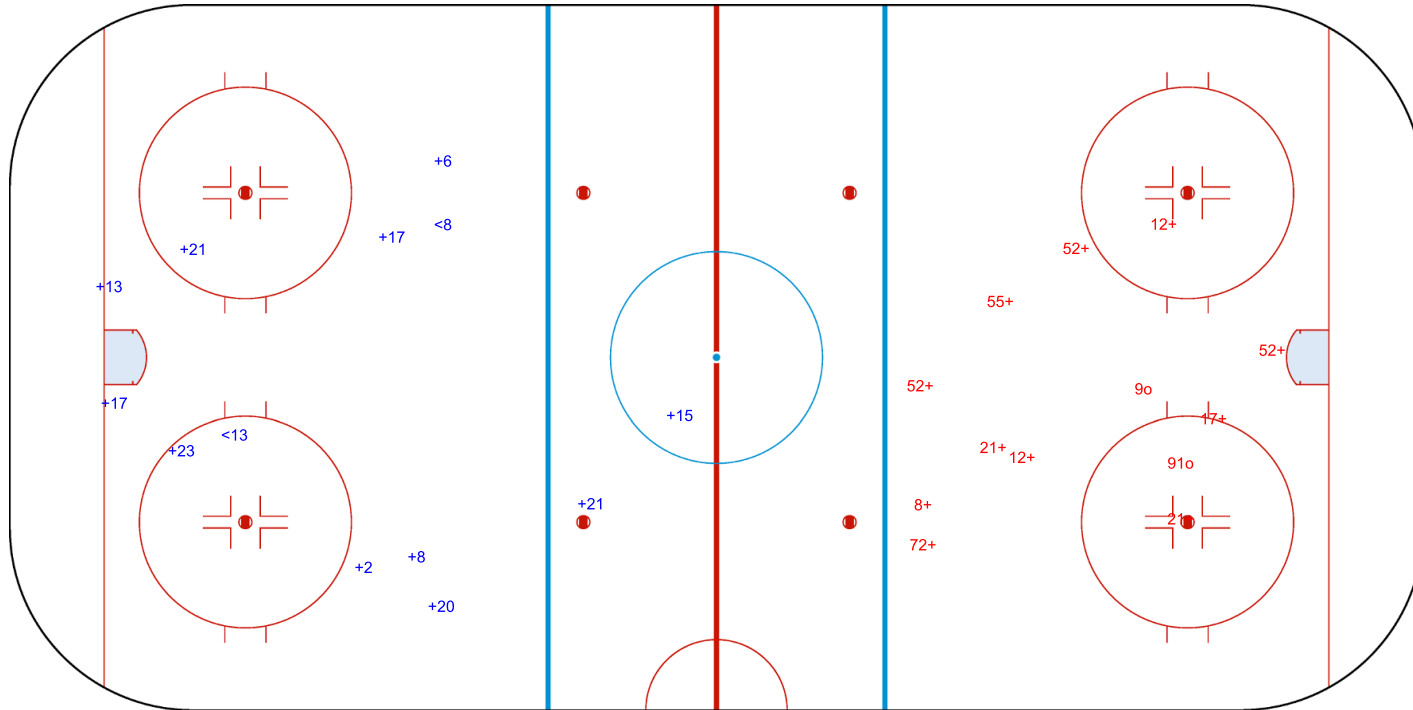

SHOT CHART  
RIG - CRV

Shots by CRV  
Goals (o): 0  
SSP (<): 2  
SSG (+): 11  
SPG (-): 0

GK 33 of RIG

Period: 1

Shots by RIG  
Goals (o): 2  
SSP (>): 0  
SSG (+): 11  
SPG (-): 0

GK 25 of CRV

Shots by CRV  
Goals (o): 0  
SSP (<): 2  
SSG (+): 1  
SPG (-): 1

GK 33 of RIG

Period: 3

Shots by RIG  
Goals (o): 3  
SSP (>): 2  
SSG (+): 18  
SPG (-): 3

GK 25 of CRV

Legend:	
<b>GK</b>	Goalkeeper
<b>SPG</b>	Shots past goal
<b>SSG</b>	Shots saved by goalkeeper
<b>SSP</b>	Shots saved by player