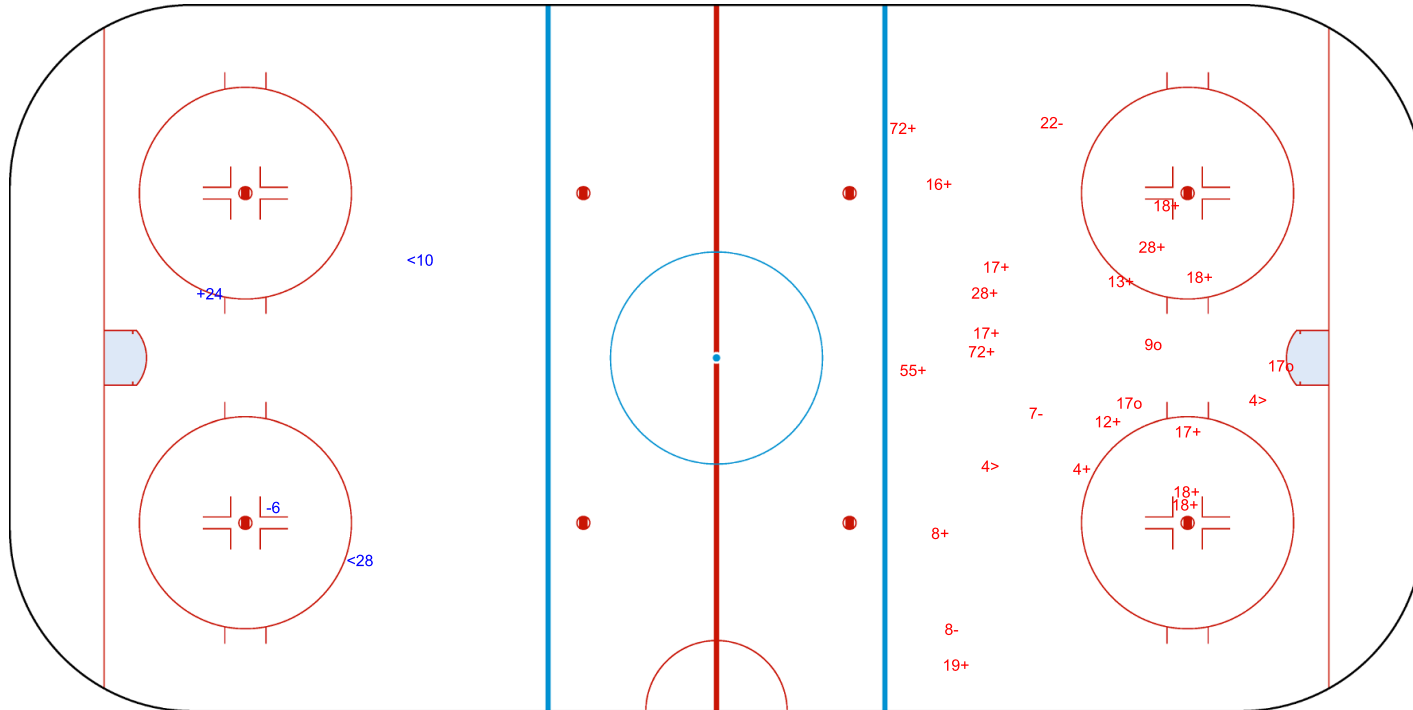

GK 33 of RIG

Period: 3

Shots by RIG  
Goals (o): 3  
SSP (>): 2  
SSG (+): 18  
SPG (-): 3

GK 25 of CRV

Legend:	
<b>GK</b>	Goalkeeper
<b>SPG</b>	Shots past goal
<b>SSG</b>	Shots saved by goalkeeper
<b>SSP</b>	Shots saved by player