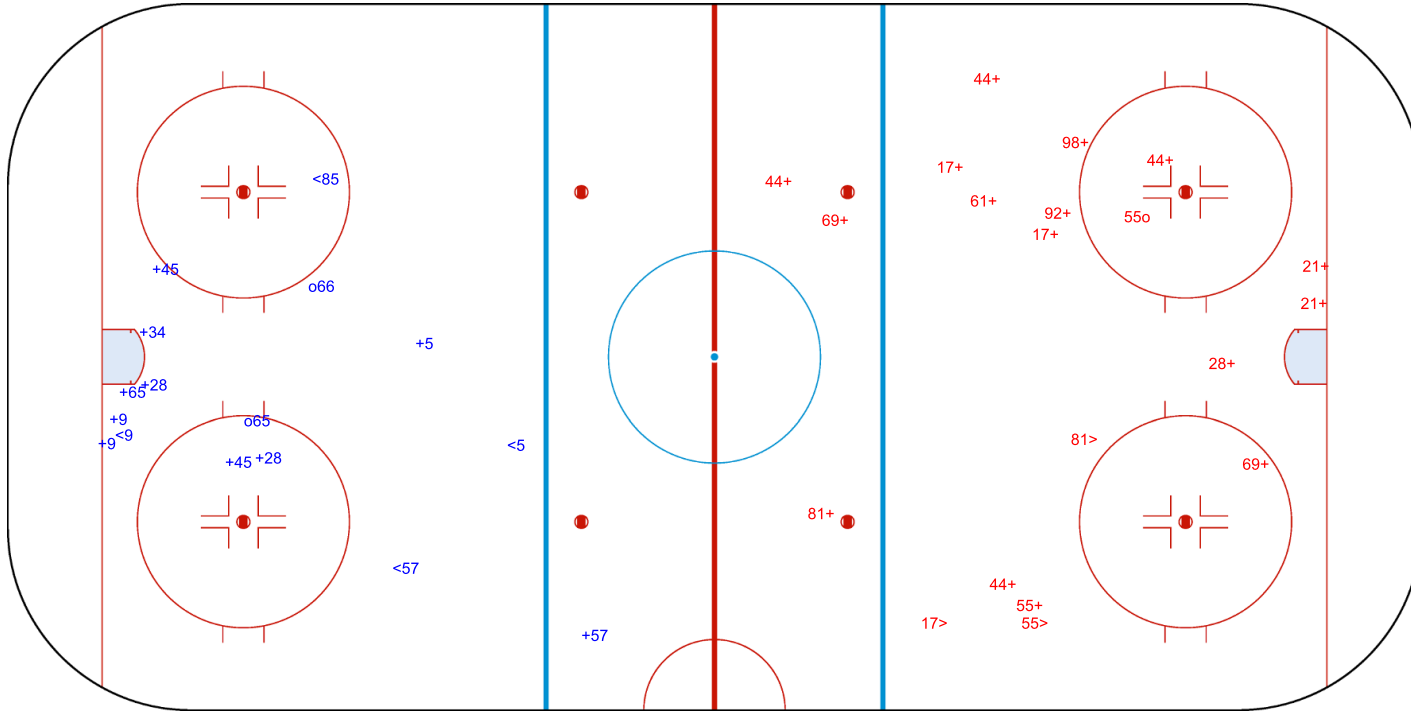

SHOT CHART
DON - BRV

Shots by BRV
Goals (o): 0
SSP (<): 3
SSG (+): 8
SPG (-): 0

GK 35 of DON

Period: 1

Shots by DON
Goals (o): 2
SSP (>): 1
SSG (+): 19
SPG (-): 2

GK 30 of BRV

Shots by DON
Goals (o): 2
SSP (<): 4
SSG (+): 10
SPG (-): 0

BRV → Period: 2 ← DON

Shots by BRV
Goals (o): 1
SSP (>): 3
SSG (+): 16
SPG (-): 0

Shots by BRV
Goals (o): 0 SSG (+): 4
SSP (<): 1 SPG (-): 0

GK 35 of DON

Period: 3

Shots by DON
Goals (o): 3 SSG (+): 6
SSP (>): 3 SPG (-): 1