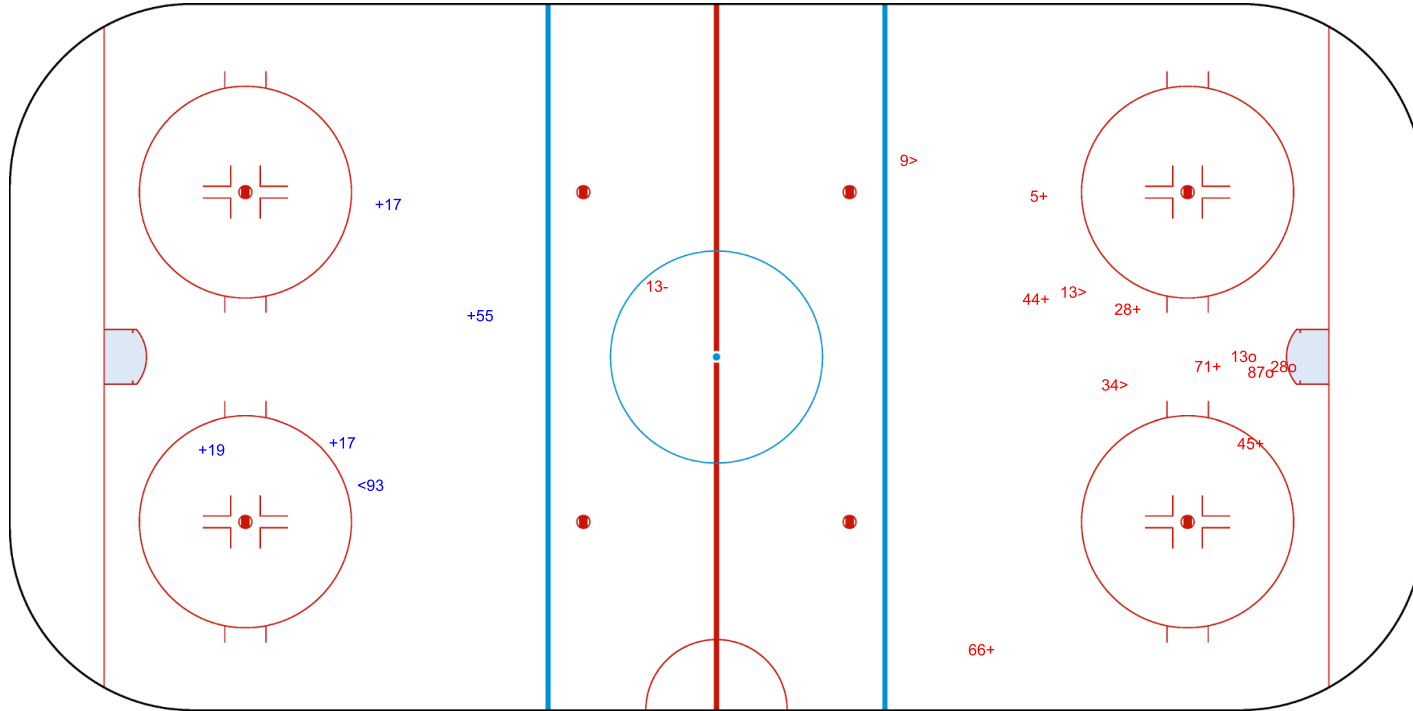

Shots by BRV
Goals (o): 0   SSG (+): 4
SSP (<): 1   SPG (-): 0

GK 35 of DON

Period: 3

Shots by DON
Goals (o): 3   SSG (+): 6
SSP (>): 3   SPG (-): 1

GK 30 of BRV

Legend:			
GK	Goalkeeper	SPG	Shots past goal
SSG	Shots saved by goalkeeper	SSP	Shots saved by player