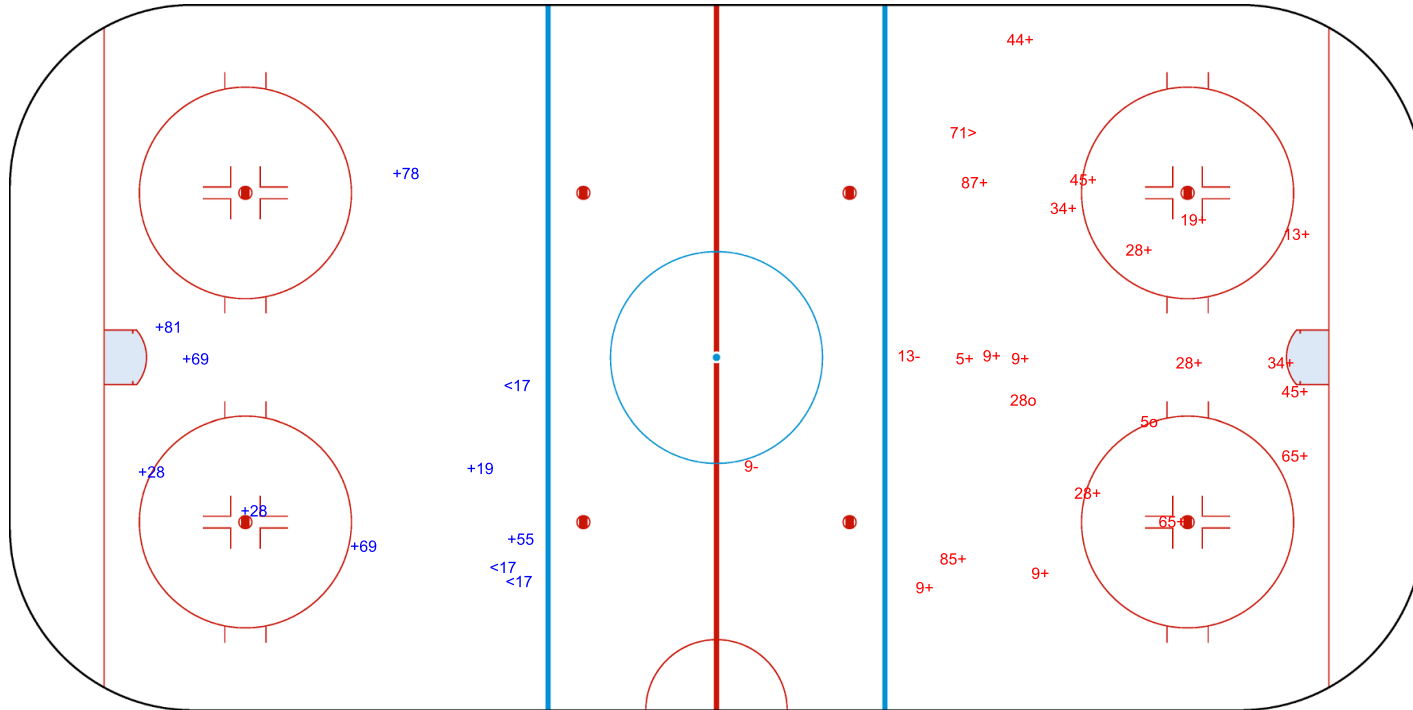

SHOT CHART
DON - BRV

Shots by BRV
Goals (o): 0
SSP (<): 3
SSG (+): 8
SPG (-): 0

GK 35 of DON

Period: 1

Shots by DON
Goals (o): 2
SSP (>): 1
SSG (+): 19
SPG (-): 2

GK 30 of BRV

Shots by DON
Goals (o): 2
SSP (<): 4
SSG (+): 10
SPG (-): 0

BRV → Period: 2 ← DON

Shots by BRV
Goals (o): 1
SSP (>): 3
SSG (+): 16
SPG (-): 0

Shots by BRV
Goals (o): 0 SSG (+): 4
SSP (<): 1 SPG (-): 0

GK 35 of DON

Period: 3

Shots by DON
Goals (o): 3 SSG (+): 6
SSP (>): 3 SPG (-): 1