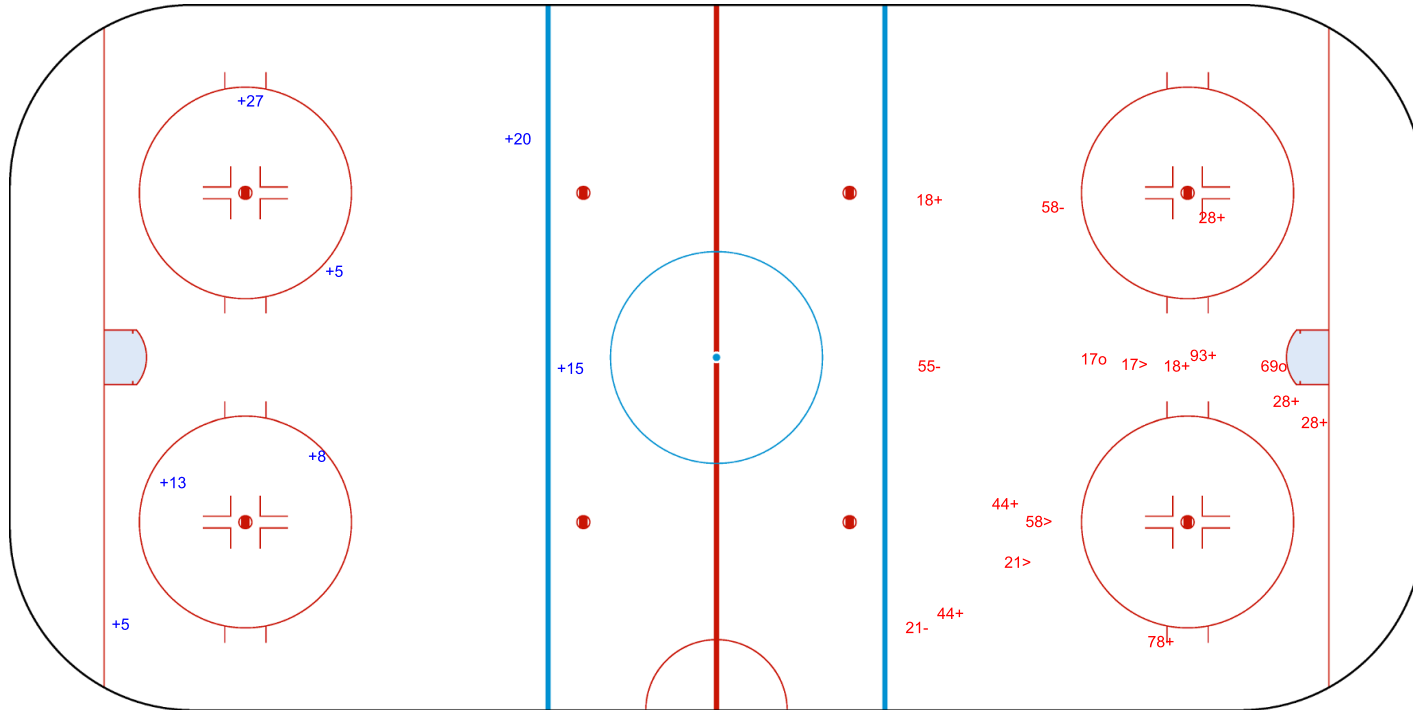

SHOT CHART  
CRV - BRV

Shots by CRV  
Goals (o): 0  
SSP (<): 0  
SSG (+): 7  
SPG (-): 0

GK 33 of BRV

Period: 1

Shots by BRV  
Goals (o): 2  
SSP (>): 3  
SSG (+): 9  
SPG (-): 3

GK 30 of CRV

Shots by BRV  
Goals (o): 3  
SSP (<): 3

GK 30 of CRV

CRV → Period: 2 ← BRV

Shots by CRV  
Goals (o): 2  
SSP (>): 3

GK 33 of BRV

Shots by CRV  
Goals (o): 2    SSG (+): 4  
SSP (<): 2    SPG (-): 2

GK 33 of BRV

BRV    Period: 3    CRV

Shots by BRV  
Goals (o): 2    SSG (+): 10  
SSP (>): 6    SPG (-): 3