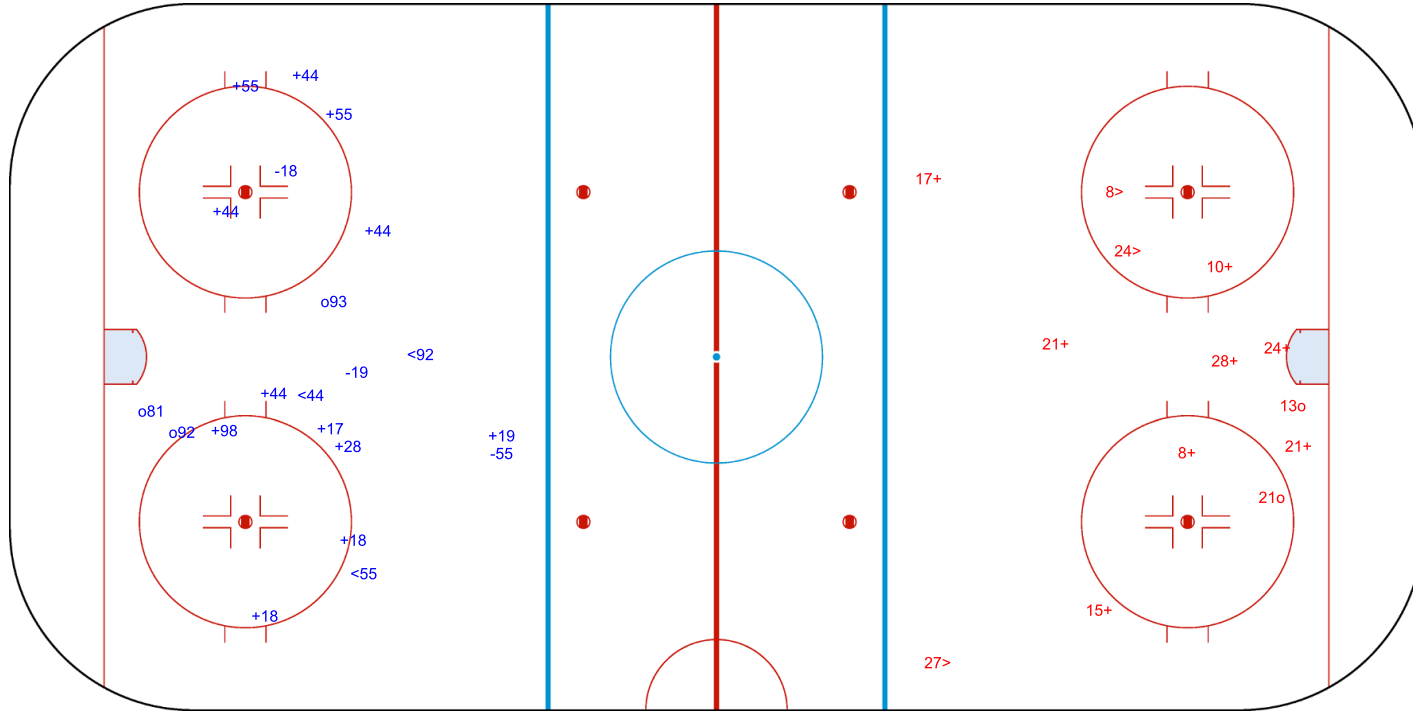

SHOT CHART  
CRV - BRV

Shots by CRV  
Goals (o): 0  
SSP (<): 0  
SSG (+): 7  
SPG (-): 0

GK 33 of BRV

Period: 1

Shots by BRV  
Goals (o): 2  
SSP (>): 3  
SSG (+): 9  
SPG (-): 3

GK 30 of CRV

Shots by BRV  
Goals (o): 3  
SSP (<): 3

GK 30 of CRV

CRV → Period: 2 ← BRV

Shots by CRV  
Goals (o): 2  
SSP (>): 3

GK 33 of BRV

Shots by CRV  
Goals (o): 2    SSG (+): 4  
SSP (<): 2    SPG (-): 2

GK 33 of BRV

BRV    Period: 3    CRV

Shots by BRV  
Goals (o): 2    SSG (+): 10  
SSP (>): 6    SPG (-): 3