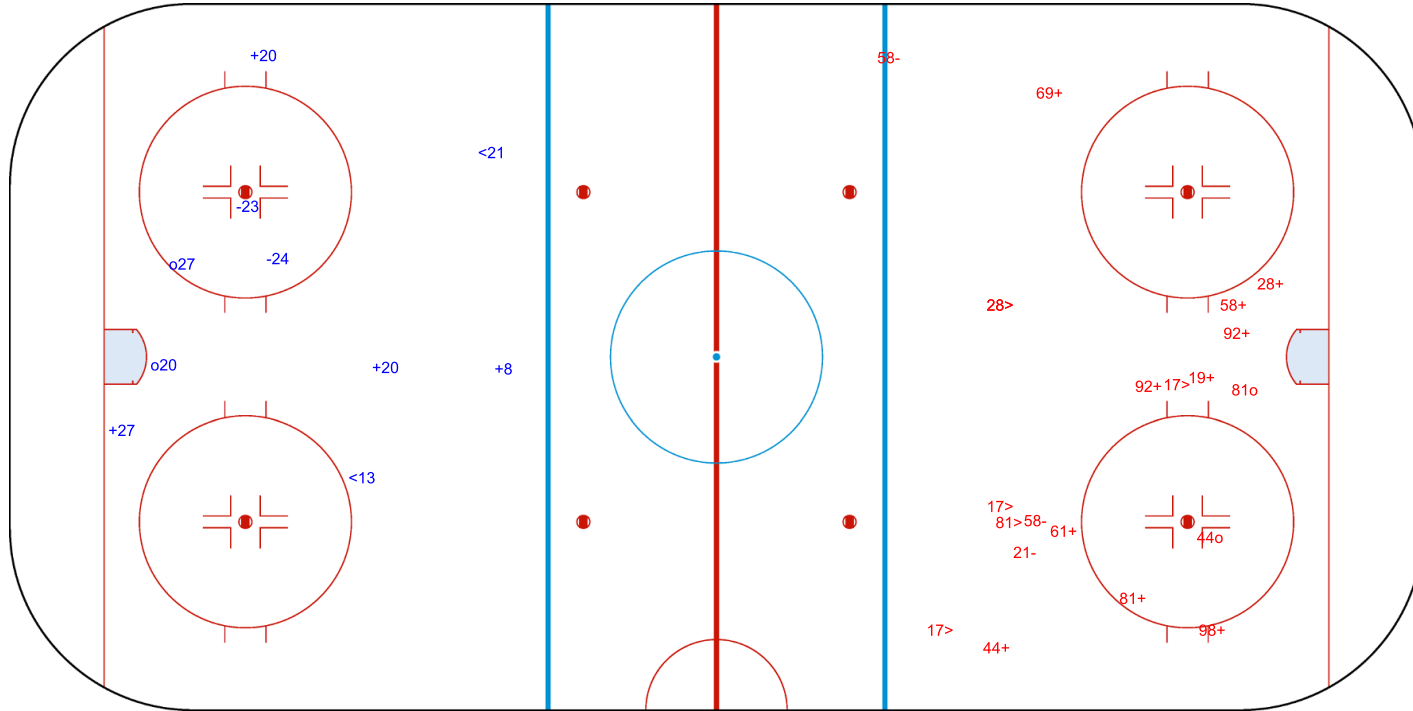

SHOT CHART  
CRV - BRV

Shots by CRV  
Goals (o): 0  
SSP (<): 0  
SSG (+): 7  
SPG (-): 0

GK 33 of BRV

Period: 1

Shots by BRV  
Goals (o): 2  
SSP (>): 3  
SSG (+): 9  
SPG (-): 3

GK 30 of CRV

Shots by BRV  
Goals (o): 3  
SSP (<): 3

GK 30 of CRV

CRV → Period: 2 ← BRV

Shots by CRV  
Goals (o): 2  
SSP (>): 3

GK 33 of BRV

Shots by CRV  
Goals (o): 2    SSG (+): 4  
SSP (<): 2    SPG (-): 2

GK 33 of BRV

BRV    Period: 3    CRV

Shots by BRV  
Goals (o): 2    SSG (+): 10  
SSP (>): 6    SPG (-): 3

GK 25 of CRV

GK 30 of CRV

Legend:	
<b>GK</b>	Goalkeeper
<b>SPG</b>	Shots past goal
<b>SSG</b>	Shots saved by goalkeeper
<b>SSP</b>	Shots saved by player