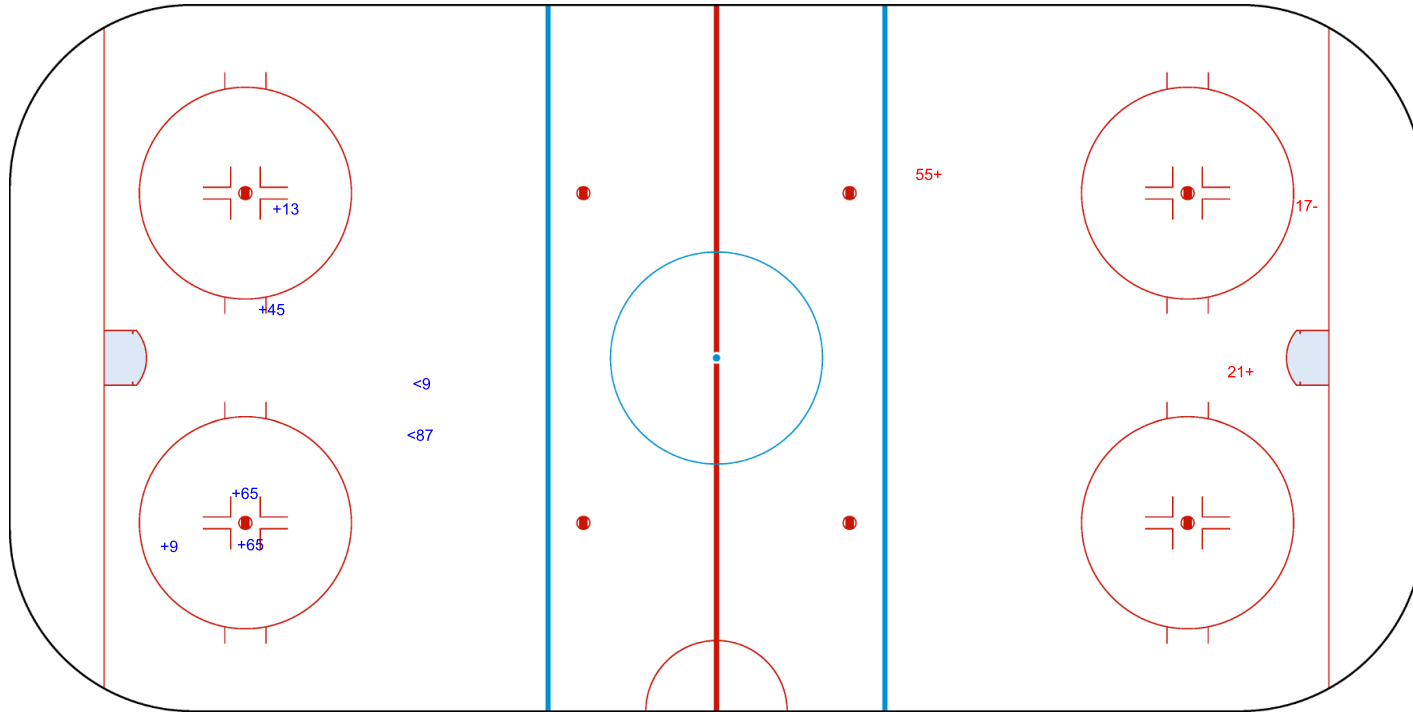

Shots by DON
Goals (o): 0   SSG (+): 5
SSP (<): 2   SPG (-): 0

GK 27 of RIG

RIG → Overtime ← DON

Shots by RIG
Goals (o): 0   SSG (+): 2
SSP (>): 0   SPG (-): 1

GK 35 of DON

Legend:		
GK	Goalkeeper	
SPG	Shots past goal	
SSG	Shots saved by goalkeeper	
SSP	Shots saved by player