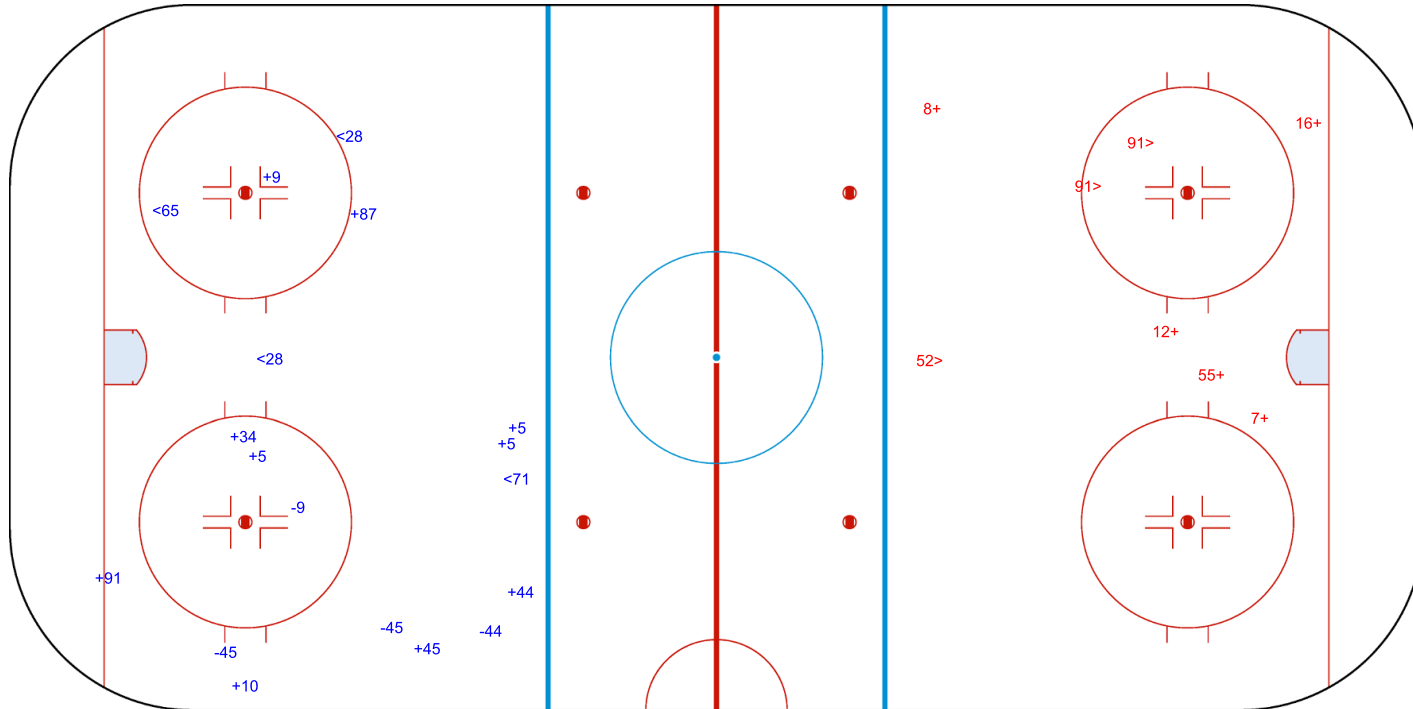

SHOT CHART
RIG - DON

Shots by DON
Goals (o): 0
SSP (<): 4
SSG (+): 10
SPG (-): 4

GK 27 of RIG

Period: 1

Shots by RIG
Goals (o): 0
SSP (>): 3
SSG (+): 5
SPG (-): 0

GK 35 of DON

Shots by RIG
Goals (o): 0
SSP (<): 6
SSG (+): 7
SPG (-): 1

GK 35 of DON

Period: 2

Shots by DON
Goals (o): 1
SSP (>): 5
SSG (+): 7
SPG (-): 1

GK 27 of RIG

Shots by DON

Goals (o): 1 SSG (+): 4
SSP (<): 2 SPG (-): 0

o10

GK 27 of RIG