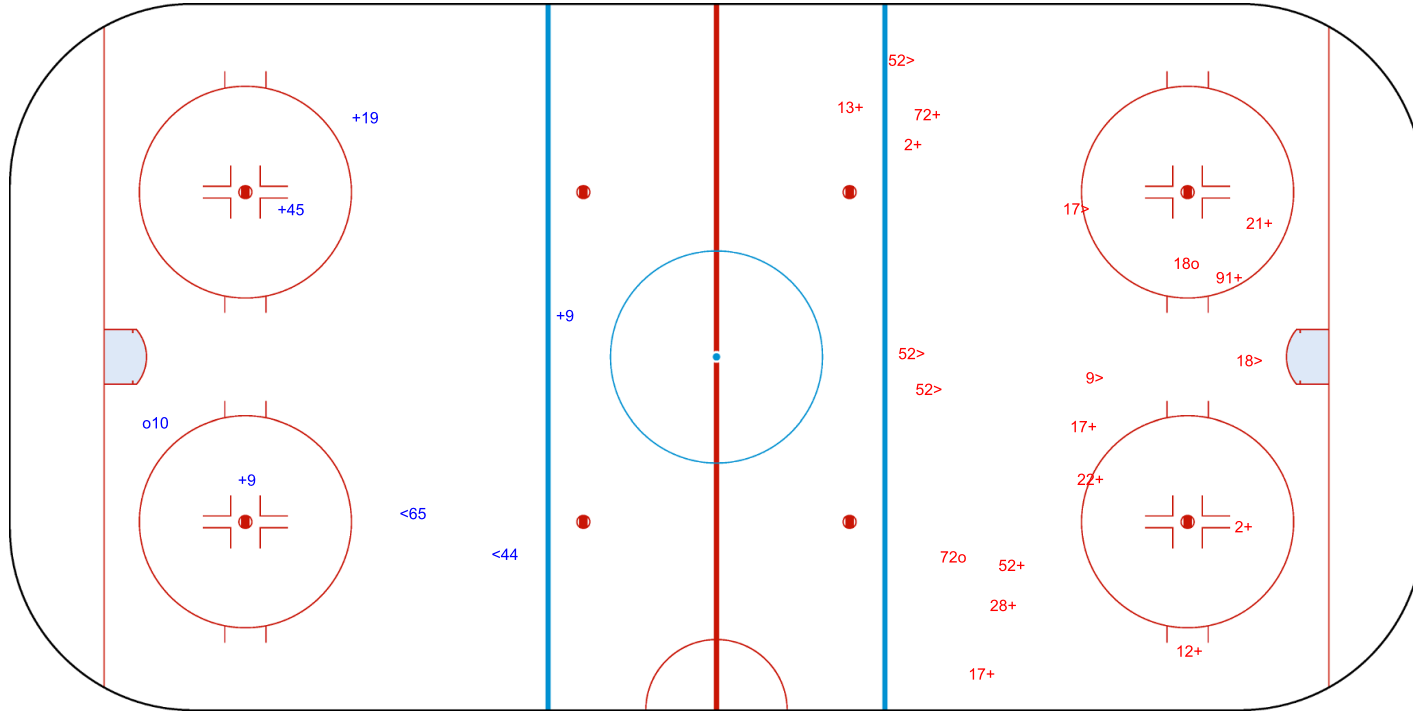

Period: 3

Shots by RIG

Goals (o): 2 SSG (+): 12
SSP (>): 6 SPG (-): 0

o18

o72

GK 35 of DON

Shots by DON
Goals (o): 0 SSG (+): 5
SSP (<): 2 SPG (-): 0

GK 27 of RIG