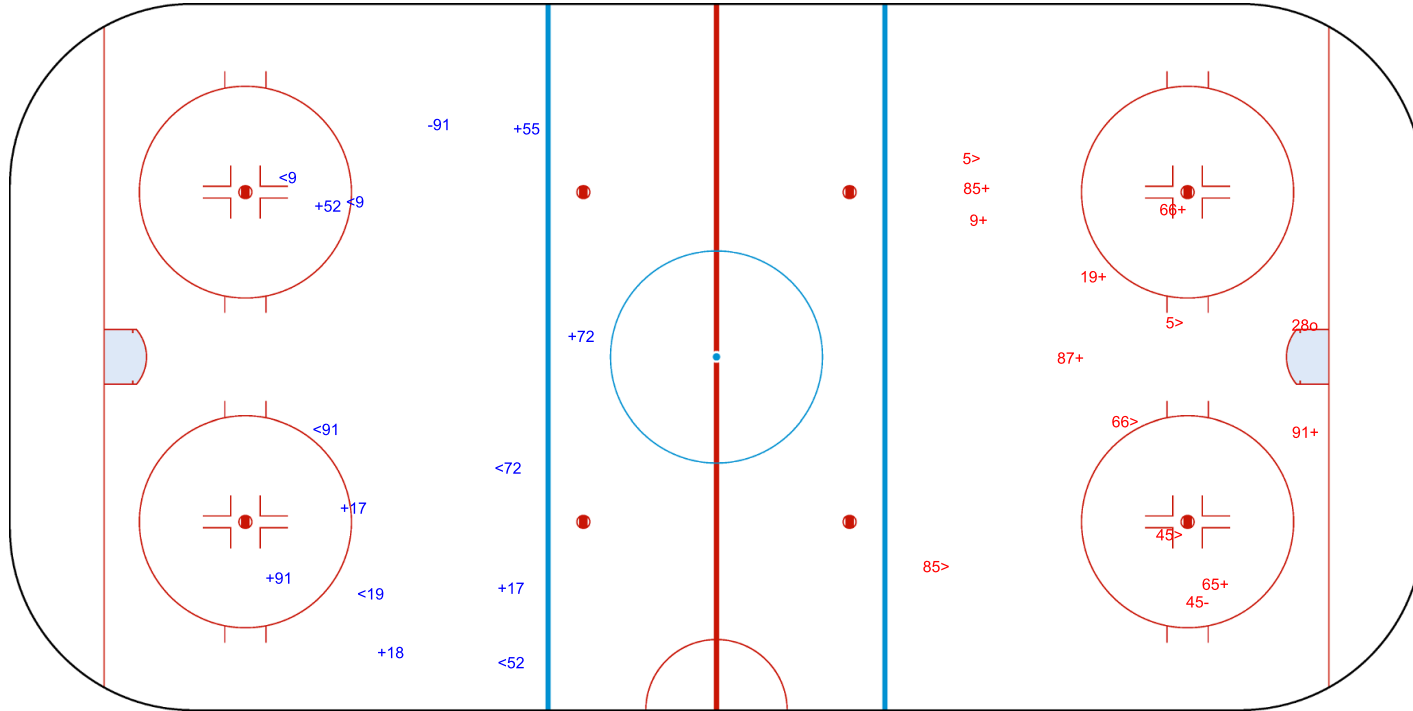

GK 35 of DON

Period: 2

Shots by DON
Goals (o): 1
SSP (>): 5
SSG (+): 7
SPG (-): 1

GK 27 of RIG

Shots by DON

Goals (o): 1 SSG (+): 4
SSP (<): 2 SPG (-): 0

o10

GK 27 of RIG

Period: 3

Shots by RIG

Goals (o): 2 SSG (+): 12
SSP (>): 6 SPG (-): 0

o18

o72

GK 35 of DON

Shots by DON
Goals (o): 0 SSG (+): 5
SSP (<): 2 SPG (-): 0

GK 27 of RIG