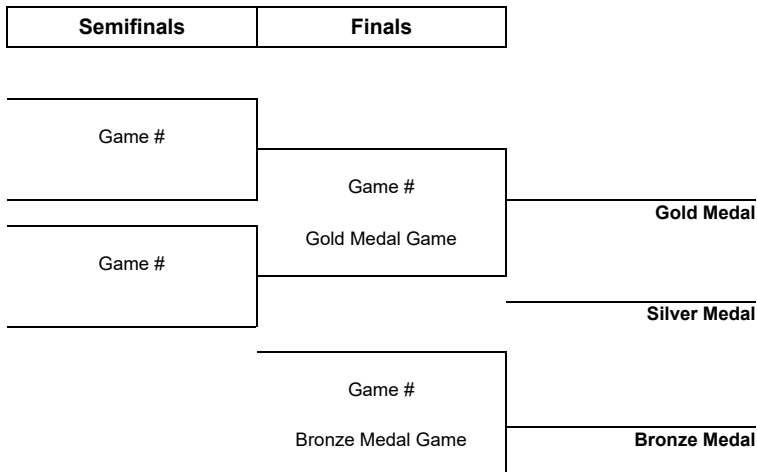

ICE HOCKEY
NEW ZEALAND ICE HOCKEY LEAGUE DIV I

Game	Round	Date	Time	Teams	Results	1	2	3	PSS
38	Round robin	SAT 21 AUG	16:30	WAA - DNT	0 - 5 (forfeit)				
39	Round robin	SAT 21 AUG	18:45	STP - BSW	5 - 0 (forfeit)				
40	Round robin	SUN 22 AUG	16:30	WAA - DNT	5 - 0 (forfeit)				
41	Semifinal	SAT 25 SEP	00:00	TBA - TBA					
42	Semifinal	SUN 26 SEP	00:00	TBA - TBA					
43		FRI 1 OCT	00:00	STP - TBA					
44		SAT 2 OCT	00:00	STP - TBA					
45		SUN 3 OCT	00:00	STP - TBA					

Preliminary Round Standings

Rank	Team	GP	W	PSSW	PSSL	L	GDF	GF:GA	PTS
1	STP	16	15	0	0	1	+76	107:31	45
2	WAA	16	8	0	1	7	-5	54:59	25
3	BSW	16	7	2	0	7	+3	59:56	25
4	DNT	16	4	1	2	9	-21	55:76	16
5	CRD	16	2	1	1	12	-53	56:109	9

Note:
Rank during the preliminary round is based on points. For tie-break rules see 'Competition Format and Rules'.

Legend:

1 1st period	2 2nd period	3 3rd period	GA Goals against	GDF Goal difference
GF Goals for	GP Games played	PSS Penalty shot shootout	L Losses	OT Overtime
PSSL Penalty shot shootout loss	PSSW Penalty shot shootout win	PTS Points	W Wins