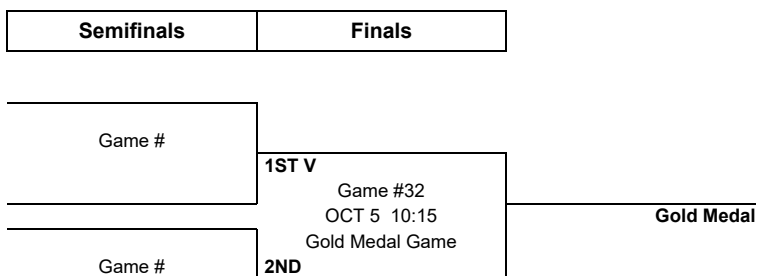

Preliminary Round Standings

Rank	Team	GP	W	PSSW	PSSL	L	GDF	GF:GA	PTS
1	AKB	6	5	0	1	0	+31	52:21	16
2	AKW	7	5	0	0	2	+30	49:19	15
3	STH	6	4	1	0	1	+26	55:29	14
4	CBY	6	1	0	0	5	-20	23:43	3
5	DND	7	0	0	0	7	-67	10:77	0