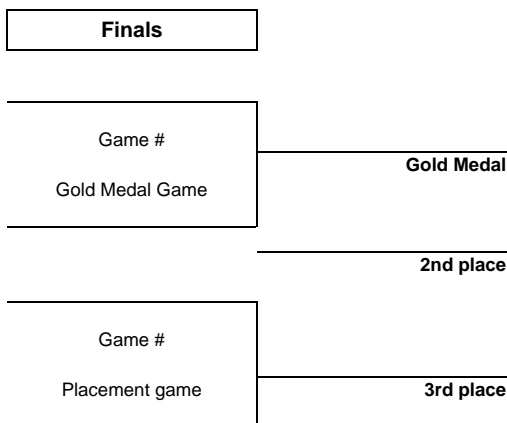

ICE HOCKEY
NEW ZEALAND ICE HOCKEY LEAGUE

Game	Round	Date	Time	Teams	Results	1	2	3	OT	GWS
34	Round robin	SUN 2 AUG	16:45	CRD - BSW	4 - 5	2 - 1	2 - 2	0 - 1	0 - 1	
35	Round robin	SAT 1 AUG	18:10	DNT - STP	6 - 9	2 - 2	0 - 4	4 - 3		
36	Round robin	SUN 2 AUG	16:10	DNT - STP	6 - 8	2 - 4	3 - 3	1 - 1		
37	Round robin	SAT 8 AUG	16:45	CRD - DNT	17 - 5	3 - 1	9 - 0	5 - 4		
38	Round robin	SUN 9 AUG	16:45	CRD - DNT	3 - 5	3 - 1	0 - 1	0 - 3		
39	Round robin	SAT 8 AUG	16:55	BSW - WAA	2 - 5	1 - 3	1 - 2	0 - 0		
40	Round robin	SUN 9 AUG	16:55	BSW - WAA	2 - 3	2 - 1	0 - 1	0 - 0	0 - 1	
41		SAT 15 AUG	16:30	CRD - STP						
42		FRI 21 AUG	19:00	STP - CRD						
43		SAT 22 AUG	19:00	STP - CRD						
44		SAT 29 AUG	19:00	South Island - North Island						

Preliminary Round Standings

Rank	Team	GP	W	OTW	OTL	L	GDF	GF:GA	PTS
1	STP	16	13	2	1	0	+57	112:55	44
2	CRD	16	9	1	2	4	+34	98:64	31
3	BSW	16	4	1	2	9	-20	67:87	16
4	DNT	16	5	0	0	11	-42	66:108	15
5	WAA	16	4	1	0	11	-29	65:94	14

Finals

NOTE

Rank during the preliminary round is based on points. For tie-break rules see 'Competition Format and Rules'.

LEGEND

1 1st period	2 2nd period	3 3rd period	GA Goals against	GDF Goal difference
GF Goals for	GP Games played	GWS Game winning shots	L Losses	OT Overtime
OTL Overtime loss	OTW Overtime win	PTS Points	W Wins