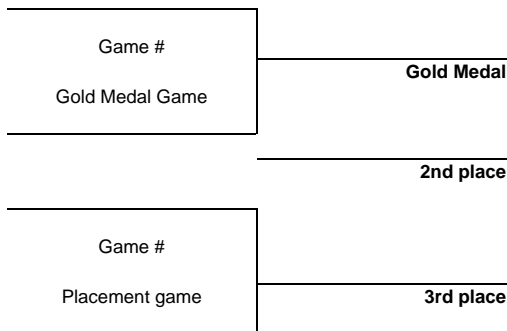

**TOURNAMENT PROGRESS**

As of SUN 22 NOV 2015

Game	Round	Date	Time	Teams	Results	1	2	3	OT	GWS
1	Round robin	SAT 10 OCT	16:30	STH - CBY	4 - 1	1 - 0	2 - 0	1 - 1		
2	Round robin	SUN 11 OCT	09:00	STH - CBY	3 - 2	1 - 0	2 - 1	0 - 1		
3	Round robin	SAT 17 OCT	16:45	CBY - AKL	4 - 3	2 - 1	2 - 0	0 - 2		
4	Round robin	SUN 18 OCT	10:00	CBY - AKL	6 - 3	2 - 0	2 - 1	2 - 2		
5	Round robin	SAT 7 NOV	16:45	AKL - STH	2 - 3	1 - 1	1 - 1	0 - 1		
6	Round robin	SUN 8 NOV	07:30	AKL - STH	1 - 8	1 - 2	0 - 1	0 - 5		
7	Round robin	THU 19 NOV	20:00	STH - AKL	8 - 2	2 - 0	5 - 1	1 - 1		
8	Round robin	FRI 20 NOV	09:00	AKL - CBY	0 - 8	0 - 3	0 - 3	0 - 2		
9	Round robin	FRI 20 NOV	16:00	CBY - STH	2 - 3	0 - 0	2 - 1	0 - 2		
10	Round robin	SAT 21 NOV	08:00	AKL - STH	2 - 4	1 - 2	0 - 1	1 - 1		
11	Round robin	SAT 21 NOV	17:00	STH - CBY	2 - 1	1 - 1	1 - 0	0 - 0		
12	Round robin	SUN 22 NOV	09:00	CBY - AKL	3 - 2	0 - 1	0 - 0	2 - 1	0 - 0	1 - 0

**Preliminary Round Standings**

Rank	Team	GP	W	OTW	OTL	L	GDF	GF:GA	PTS
1	STH	8	8	0	0	0	+22	35 : 13	24
2	CBY	8	3	1	0	4	+7	27 : 20	11
3	AKL	8	0	0	1	7	-29	15 : 44	1

**Finals**

**NOTE**  
Rank during the preliminary round is based on points. For tie-break rules see 'Competition Format and Rules'.

**LEGEND**

<b>1</b> 1st period	<b>2</b> 2nd period	<b>3</b> 3rd period	<b>GA</b> Goals against	<b>GDF</b> Goal difference
<b>GF</b> Goals for	<b>GP</b> Games played	<b>GWS</b> Game winning shots	<b>L</b> Losses	<b>OT</b> Overtime
<b>OTL</b> Overtime loss	<b>OTW</b> Overtime win	<b>PTS</b> Points	<b>W</b> Wins	