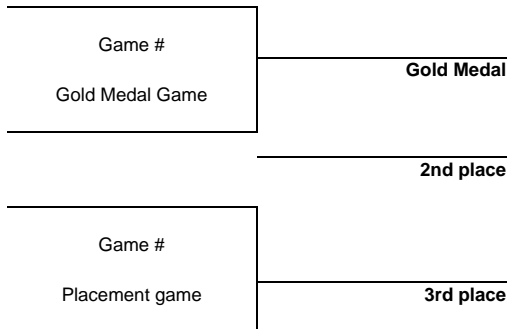

TOURNAMENT PROGRESS

As of SAT 11 FEB 2017

Game	Round	Date	Time	Teams	Results	1	2	3	OT	GWS
1	Round robin	SAT 11 FEB	16:30	SIS - NIS	6 - 1	2 - 0	2 - 0	2 - 1		
2		TUE 1 JAN		-						
3		TUE 1 JAN		-						
4		TUE 1 JAN		-						
5		TUE 1 JAN		-						

Preliminary Round Standings

Rank	Team	GP	W	OTW	OTL	L	GDF	GF:GA	PTS
1	SIS	1	1	0	0	0	+5	6 : 1	3
2	NIS	1	0	0	0	1	-5	1 : 6	0

Finals

NOTE

Rank during the preliminary round is based on points. For tie-break rules see 'Competition Format and Rules'.

LEGEND

1 1st period	2 2nd period	3 3rd period	GA Goals against	GDF Goal difference
GF Goals for	GP Games played	GWS Game winning shots	L Losses	OT Overtime
OTL Overtime loss	OTW Overtime win	PTS Points	W Wins