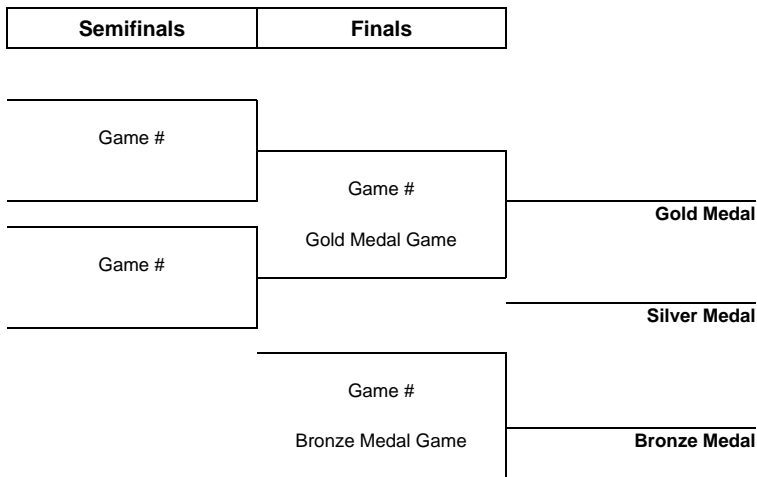

Game	Round	Date	Time	Teams	Results	1	2	3	PSS
40	Round robin	SUN 6 AUG	16:55	BSW - WAA					
41		SAT 19 AUG	00:00	-					
42		SAT 26 AUG	00:00	-					
43		SUN 27 AUG	00:00	-					

Preliminary Round Standings

Rank	Team	GP	W	PSSW	PSSL	L	GDF	GF:GA	PTS
1	STP	12	10	0	0	2	+30	60:30	30
2	WAA	12	9	0	0	3	+58	92:34	27
3	DNT	12	3	2	0	7	-11	43:54	13
4	BSW	10	2	0	2	6	-29	31:60	8
5	CRD	10	1	1	1	7	-48	29:77	6

NOTE
Rank during the preliminary round is based on points. For tie-break rules see 'Competition Format and Rules'.

LEGEND

1 1st period	2 2nd period	3 3rd period	GA Goals against	GDF Goal difference
GF Goals for	GP Games played	PSS Penalty shot shootout	L Losses	OT Overtime
PSSL Penalty shot shootout loss	PSSW Penalty shot shootout win	PTS Points	W Wins