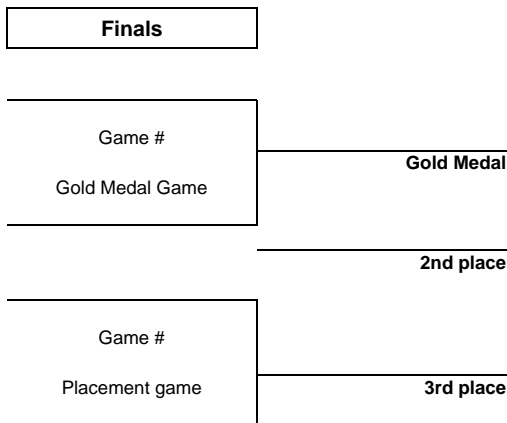

Game	Round	Date	Time	Teams	Results	1	2	3	OT	GWS
40	Round robin	SUN 6 AUG	16:55	BSW - WAA						
41		SAT 19 AUG	00:00	-						
42		SAT 26 AUG	00:00	-						
43		SUN 27 AUG	00:00	-						

Preliminary Round Standings

Rank	Team	GP	W	OTW	OTL	L	GDF	GF:GA	PTS
1	WAA	6	6	0	0	0	+46	59:13	18
2	STP	4	3	0	0	1	+8	19:11	9
3	BSW	4	1	0	1	2	-12	15:27	4
4	DNT	4	1	0	0	3	-8	12:20	3
5	CRD	6	0	1	0	5	-34	15:49	2

Finals

NOTE
Rank during the preliminary round is based on points. For tie-break rules see 'Competition Format and Rules'.

LEGEND									
1	1st period	2	2nd period	3	3rd period	GA	Goals against	GDF	Goal difference
GF	Goals for	GP	Games played	GWS	Game winning shots	L	Losses	OT	Overtime
OTL	Overtime loss	OTW	Overtime win	PTS	Points	W	Wins