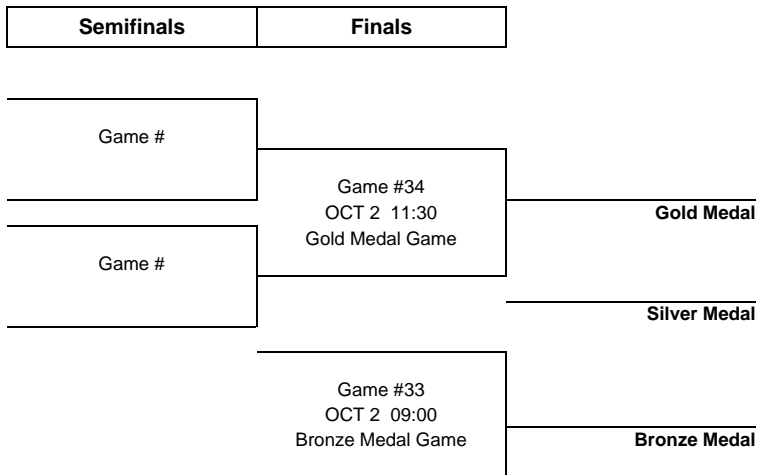

Preliminary Round Standings

Rank	Team	GP	W	PSSW	PSSL	L	GDF	GF:GA	PTS
1	AKL	6	3	1	1	1	+14	40:26	12
2	QTN	4	2	2	0	0	+16	33:17	10
3	CBY	4	0	0	2	2	-12	18:30	2
4	DND	2	0	0	0	2	-18	1:19	0

NOTE
Rank during the preliminary round is based on points. For tie-break rules see 'Competition Format and Rules'.

LEGEND

1 1st period	2 2nd period	3 3rd period	GA Goals against	GDF Goal difference
GF Goals for	GP Games played	PSS Penalty shot shootout	L Losses	OT Overtime
PSSL Penalty shot shootout loss	PSSW Penalty shot shootout win	PTS Points	W Wins