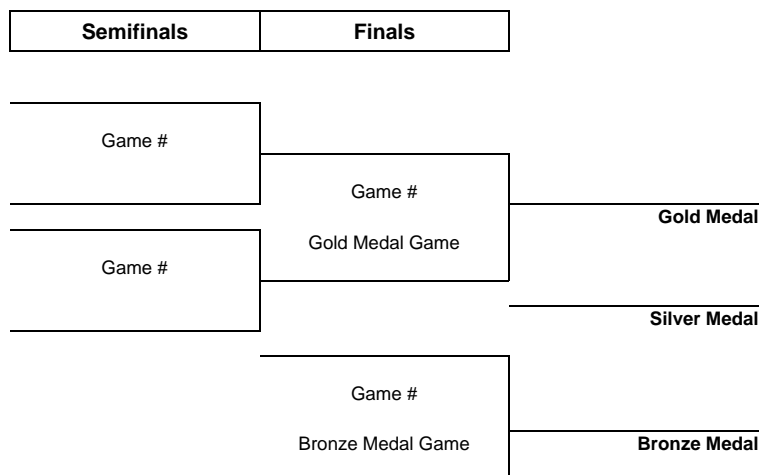

## TOURNAMENT PROGRESS

As of TUE 6 FEB 2018

Game	Round	Date	Time	Teams	Results	1	2	3	PSS
1	Round robin	SAT 2 DEC	16:30	STH - AKL	1 - 12	0 - 3	0 - 3	1 - 6	
2	Round robin	SUN 3 DEC	09:30	STH - AKL	4 - 8	2 - 5	1 - 2	1 - 1	
3	Round robin	SAT 9 DEC	16:45	AKL - CBY	9 - 6	2 - 2	2 - 2	5 - 2	
4	Round robin	SUN 10 DEC	16:45	AKL - CBY	4 - 2	0 - 1	3 - 0	1 - 1	
5	Round robin	SAT 16 DEC	16:30	CBY - STH	1 - 0	1 - 0	0 - 0	0 - 0	
6	Round robin	SUN 17 DEC	07:00	CBY - STH	3 - 1	1 - 1	2 - 0	0 - 0	
7	Round robin	FRI 19 JAN	08:30	AKL - STH	8 - 4	5 - 1	2 - 1	1 - 2	
8	Round robin	FRI 19 JAN	16:30	STH - CBY	0 - 6	0 - 1	0 - 3	0 - 2	
9	Round robin	SAT 20 JAN	08:30	CBY - AKL	4 - 6	3 - 2	0 - 4	1 - 0	
10	Round robin	SAT 20 JAN	16:30	STH - AKL	1 - 6	1 - 2	0 - 1	0 - 3	
11	Round robin	SUN 21 JAN	08:30	AKL - CBY	5 - 3	2 - 0	1 - 1	2 - 2	
12	Round robin	SUN 21 JAN	15:45	CBY - STH	7 - 1	3 - 0	4 - 1	0 - 0	
13	Round robin	SAT 3 FEB	16:30	AKL - STH	4 - 3	1 - 3	2 - 0	1 - 0	
14	Round robin	SUN 4 FEB	07:00	STH - CBY	2 - 7	0 - 1	1 - 3	1 - 3	
15	Round robin	SUN 4 FEB	16:30	CBY - AKL	5 - 7	1 - 2	1 - 3	3 - 2	
16	Round robin	MON 5 FEB	07:30	STH - AKL	0 - 11	0 - 3	0 - 4	0 - 4	
17	Round robin	MON 5 FEB	15:00	AKL - CBY	3 - 6	0 - 2	3 - 1	0 - 3	
18	Round robin	TUE 6 FEB	08:00	CBY - STH	14 - 4	6 - 1	3 - 2	5 - 1	

### Preliminary Round Standings

Rank	Team	GP	W	PSSW	PSSL	L	GDF	GF:GA	PTS
1	AKL	12	11	0	0	1	+44	83:39	33
2	CBY	12	7	0	0	5	+22	64:42	21
3	STH	12	0	0	0	12	-66	21:87	0

**NOTE**  
Rank during the preliminary round is based on points. For tie-break rules see 'Competition Format and Rules'.