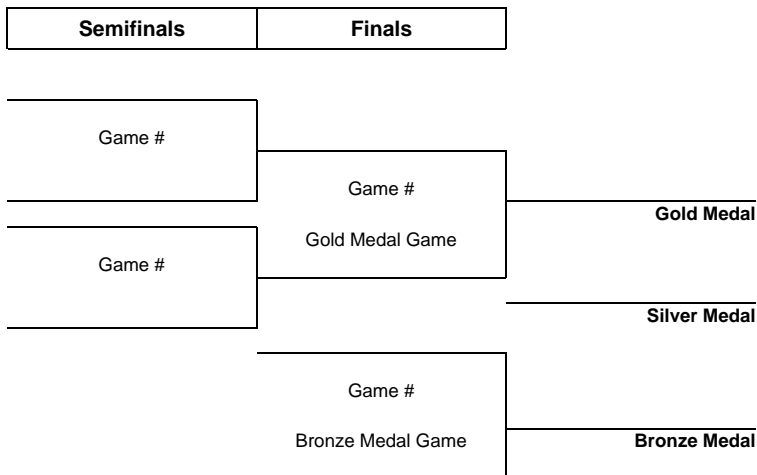

Game	Round	Date	Time	Teams	Results	1	2	3	PSS
34	Round robin	SAT 28 JUL	17:30	DNT - STP					
35	Round robin	SAT 28 JUL	16:40	WAA - BSW					
36	Round robin	SUN 29 JUL	16:40	WAA - BSW					
37	Round robin	SAT 4 AUG	16:55	BSW - STP					
38	Round robin	SUN 5 AUG	16:40	BSW - STP					
39	Round robin	SAT 4 AUG	16:40	CRD - WAA					
40	Round robin	SUN 5 AUG	16:40	CRD - WAA					
41	Semifinal	SAT 11 AUG	00:00	-					
42		SAT 18 AUG	00:00	-					
43		SAT 25 AUG	00:00	-					
44		SUN 26 AUG	00:00	-					

Preliminary Round Standings

Rank	Team	GP	W	PSSW	PSSL	L	GDF	GF:GA	PTS
1	WAA	6	4	1	1	0	+10	31:21	15
2	BSW	6	3	0	1	2	+6	31:25	10
3	STP	6	3	0	0	3	+15	37:22	9
4	DNT	8	2	1	1	4	-6	37:43	9
5	CRD	6	1	1	0	4	-25	25:50	5

NOTE
Rank during the preliminary round is based on points. For tie-break rules see 'Competition Format and Rules'.

LEGEND

1 1st period	2 2nd period	3 3rd period	GA Goals against	GDF Goal difference
GF Goals for	GP Games played	PSS Penalty shot shootout	L Losses	OT Overtime
PSSL Penalty shot shootout loss	PSSW Penalty shot shootout win	PTS Points	W Wins