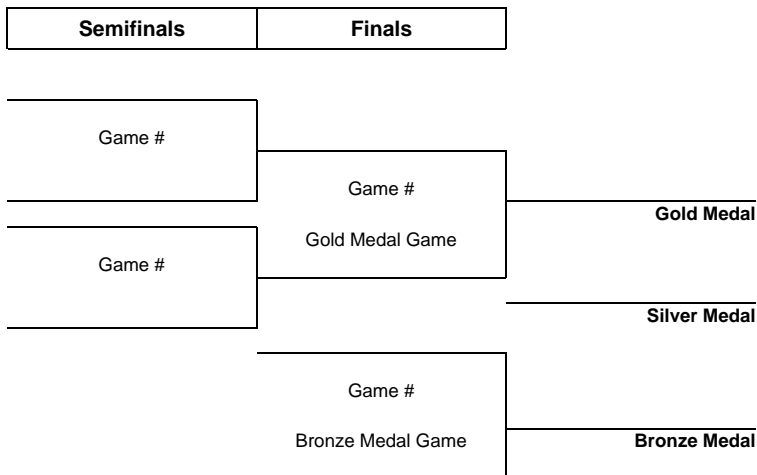

Game	Round	Date	Time	Teams	Results	1	2	3	PSS
34	Round robin	SAT 28 JUL	17:30	DNT - STP	4 - 5	1 - 3	1 - 0	2 - 2	
35	Round robin	SAT 28 JUL	16:40	WAA - BSW	6 - 3	2 - 1	3 - 1	1 - 1	
36	Round robin	SUN 29 JUL	16:40	WAA - BSW	6 - 0	3 - 0	1 - 0	2 - 0	
37	Round robin	SAT 4 AUG	16:55	BSW - STP	0 - 7	0 - 3	0 - 4	0 - 0	
38	Round robin	SUN 5 AUG	16:40	BSW - STP	0 - 8	0 - 3	0 - 1	0 - 4	
39	Round robin	SAT 4 AUG	16:40	CRD - WAA	4 - 5	0 - 0	2 - 3	2 - 2	
40	Round robin	SUN 5 AUG	16:40	CRD - WAA	1 - 6	1 - 4	0 - 2	0 - 0	
41	Semifinal	FRI 10 AUG	17:00	WAA - DNT	4 - 2	1 - 1	0 - 0	3 - 1	
42		SAT 18 AUG	16:40	WAA - STP					
43		FRI 24 AUG	19:00	STP - WAA					
44		SAT 25 AUG	19:00	STP - WAA					

Preliminary Round Standings

Rank	Team	GP	W	PSSW	PSSL	L	GDF	GF:GA	PTS
1	STP	16	13	0	0	3	+66	110:44	39
2	WAA	16	12	1	1	2	+29	77:48	39
3	DNT	16	6	1	1	8	-1	72:73	21
4	BSW	16	5	0	1	10	-27	59:86	16
5	CRD	16	1	1	0	14	-67	58:125	5

NOTE
Rank during the preliminary round is based on points. For tie-break rules see 'Competition Format and Rules'.

LEGEND

1 1st period	2 2nd period	3 3rd period	GA Goals against	GDF Goal difference
GF Goals for	GP Games played	PSS Penalty shot shootout	L Losses	OT Overtime
PSSL Penalty shot shootout loss	PSSW Penalty shot shootout win	PTS Points	W Wins