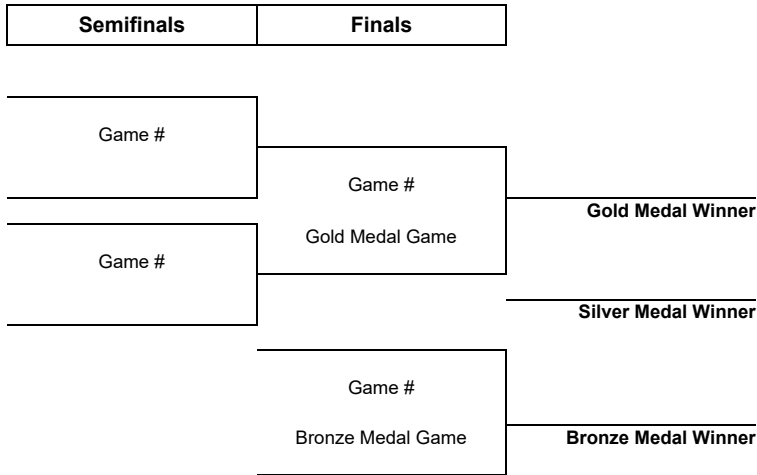

TOURNAMENT PROGRESS

As of SAT 3 AUG 2019

Game	Round	Date	Time	Teams	Results	1	2	3	OT	PSS	Venue
41	SF	SAT 3 AUG	16:45 GMT+12	BSW - WAA	2 - 5	1 - 1	0 - 0	1 - 4			Paradise Botany Downs
42	FIN	SAT 10 AUG	00:00 GMT+12	WAA - STP							Paradise Avondale
43	FIN	FRI 16 AUG	19:00 GMT+12	STP - WAA							Ice Arena
44	FIN	SAT 17 AUG	19:00 GMT+12	STP - WAA							Ice Arena

Legend:											
1	1st period	2	2nd period	3	3rd period	PSS	Penalty shot shootout				
OT	Overtime	SF	Semifinals								