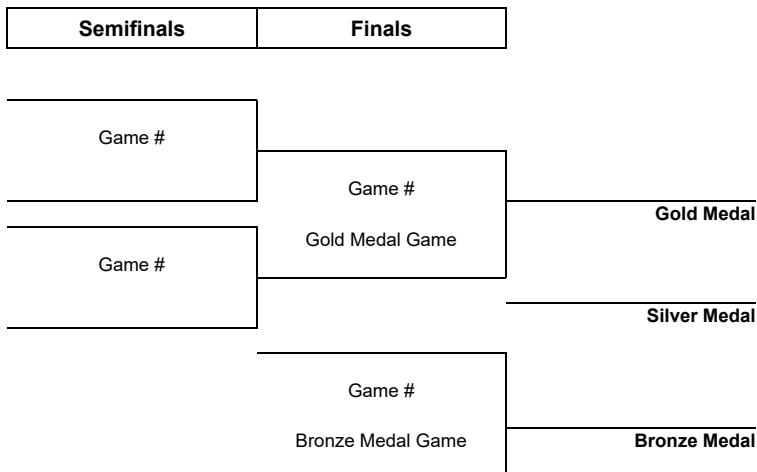

TOURNAMENT PROGRESS

As of SUN 20 SEP 2020

Game	Round	Date	Time	Teams	Results	1	2	3	PSS
1	Round robin	FRI 28 AUG	18:50	STP - CRD	9 - 3	1 - 1	4 - 0	4 - 2	
2	Round robin	SAT 29 AUG	18:50	STP - CRD	14 - 0	5 - 0	3 - 0	6 - 0	
3	Round robin	SAT 5 SEP	16:35	CRD - DNT	7 - 4	1 - 1	4 - 2	2 - 1	
4	Round robin	SUN 6 SEP	17:00	CRD - DNT	5 - 7	0 - 1	2 - 4	3 - 2	
5	Round robin	FRI 11 SEP	18:50	DNT - STP	2 - 8	1 - 2	0 - 3	1 - 3	
6	Round robin	SAT 12 SEP	18:20	DNT - STP	2 - 10	0 - 2	0 - 4	2 - 4	
7	Round robin	FRI 18 SEP	18:50	STP - DNT	12 - 1	4 - 1	7 - 0	1 - 0	
8	Round robin	SAT 19 SEP	18:50	STP - DNT	3 - 1	0 - 0	3 - 1	0 - 0	
9	Round robin	SAT 3 OCT	14:20	CRD - STP					
10	Round robin	SUN 4 OCT	16:20	CRD - STP					
11	Round robin	FRI 16 OCT	18:50	DNT - CRD					
12	Round robin	SAT 17 OCT	17:50	DNT - CRD					

Preliminary Round Standings

Rank	Team	GP	W	PSSW	PSSL	L	GDF	GF:GA	PTS
1	STP	6	6	0	0	0	+47	56 : 9	18
2	CRD	4	1	0	0	3	-19	15 : 34	3
3	DNT	6	1	0	0	5	-28	17 : 45	3

Note:

Rank during the preliminary round is based on points. For tie-break rules see 'Competition Format and Rules'.

Legend:

1 1st period	2 2nd period	3 3rd period	GA Goals against	GDF Goal difference
GF Goals for	GP Games played	PSS Penalty shot shootout	L Losses	OT Overtime
PSSL Penalty shot shootout loss	PSSW Penalty shot shootout win	PTS Points	W Wins