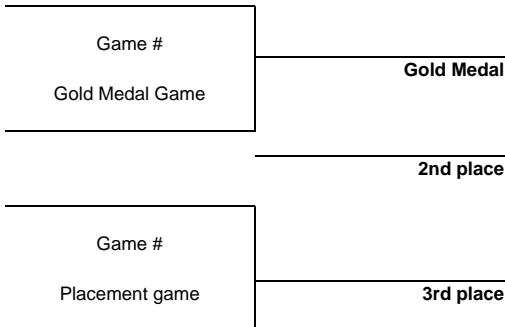

**TOURNAMENT PROGRESS**

As of MON 29 JUN 2015

Game	Round	Date	Time	Teams	Results	1	2	3	OT	GWS
1	Round robin	SUN 28 JUN	07:30	KZN12 - GN12	0 - 9	0 - 2	0 - 2	0 - 5		
2	Round robin	SUN 28 JUN	07:30	WP12 - GS12	7 - 2	2 - 1	3 - 0	2 - 1		
3	Round robin	SUN 28 JUN	10:40	GN12 - GS12	5 - 1	1 - 1	1 - 0	3 - 0		
4	Round robin	SUN 28 JUN	10:40	WP12 - KZN12	9 - 2	5 - 1	3 - 1	1 - 0		
5	Round robin	MON 29 JUN	16:50	GN12 - WP12	1 - 4	0 - 2	1 - 1	0 - 1		
6	Round robin	MON 29 JUN	16:50	GS12 - KZN12	11 - 2	5 - 1	6 - 0	0 - 1		

**Preliminary Round Standings**

Rank	Team	GP	W	OTW	OTL	L	GDF	GF:GA	PTS
1	WP12	3	3	0	0	0	+15	20 : 5	9
2	GN12	3	2	0	0	1	+10	15 : 5	6
3	GS12	3	1	0	0	2	0	14 : 14	3
4	KZN12	3	0	0	0	3	-25	4 : 29	0

**Finals**

**NOTE**  
Rank during the preliminary round is based on points. For tie-break rules see 'Competition Format and Rules'.

<b>LEGEND</b>					
<b>1</b>	1st period	<b>2</b>	2nd period	<b>3</b>	3rd period
<b>GA</b>	Goals against	<b>GDF</b>	Goal difference	<b>L</b>	Losses
<b>GF</b>	Goals for	<b>GP</b>	Games played	<b>GWS</b>	Game winning shots
<b>OTL</b>	Overtime loss	<b>OTW</b>	Overtime win	<b>PTS</b>	Points
		<b>W</b>	Wins		