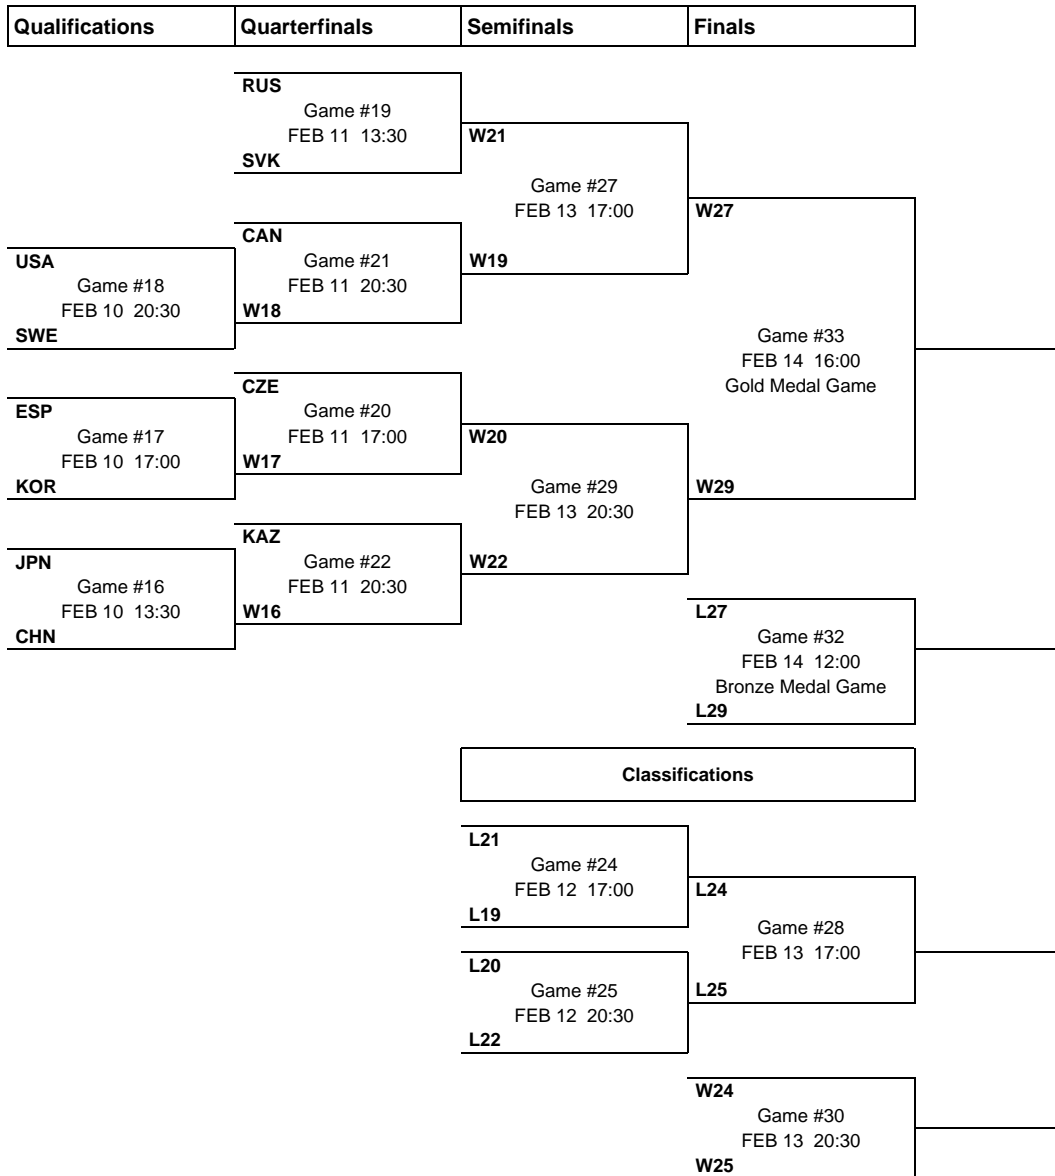

Tournament Progress

As of SUN 8 FEB 2015

Game	Round	Date	Time	Teams	Results	1	2	3	OT	GWS	Venue
16	QP	TUE 10	FEB 13:30	JPN - CHN							Granada Sport Palace
17	QP	TUE 10	FEB 17:00	ESP - KOR							Granada Sport Palace
18	QP	TUE 10	FEB 20:30	USA - SWE							Granada Sport Palace
19	QF	WED 11	FEB 13:30	RUS - SVK							Granada Sport Palace
20	QF	WED 11	FEB 17:00	CZE - W17							Granada Sport Palace
21	QF	WED 11	FEB 20:30	CAN - W18							Granada Sport Palace
22	QF	WED 11	FEB 20:30	KAZ - W16							Mulhacen Pavilion
24	CL	THU 12	FEB 17:00	L21 - L19							Mulhacen Pavilion
25	CL	THU 12	FEB 20:30	L20 - L22							Mulhacen Pavilion
27	SF	FRI 13	FEB 17:00	W21 - W19							Granada Sport Palace
28	CL	FRI 13	FEB 17:00	L24 - L25							Mulhacen Pavilion
29	SF	FRI 13	FEB 20:30	W20 - W22							Granada Sport Palace

Timing and Results provided by  TISSOT

Game	Round	Date	Time	Teams	Results	1	2	3	OT	GWS	Venue
30	CL	FRI 13 FEB	20:30	W24 - W25							Mulhacen Pavilion
32	BMG	SAT 14 FEB	12:00	L27 - L29							Granada Sport Palace
33	GMG	SAT 14 FEB	16:00	W27 - W29							Granada Sport Palace

NOTE

As it becomes known that a team will be in a game, that team's NOC code will replace the descriptive code. The order of the games with "tbd" in place of the team match-up and time will be decided by the IIHF Directorate upon completion of the previous round.

LEGEND

1	1st period	2	2nd period	3	3rd period	BMG	Bronze Medal Game
GMG	Gold Medal Game	GWS	Game Winning Shot	Ln	Loser, game 'n'	OT	Overtime
QF	Quarterfinals	QP	Qualification Play-off	SF	Semifinals	Wn	Winner, game 'n'