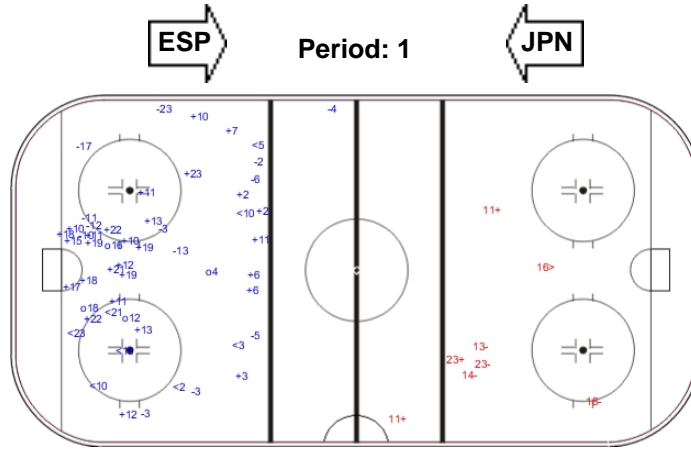

GK 25 of JPN

Shots by JPN

Goals (o): 5      SSG (+): 32  
SSP (-): 11      SPG (-): 10

GK 1 of ESP

GK 20 of ESP

<b>LEGEND</b>	<b>GK</b> Goalkeeper	<b>SPG</b> Shots past goal	<b>SSG</b> Shots saved by goalkeeper	<b>SSP</b> Shots saved by player
---------------	----------------------	----------------------------	--------------------------------------	----------------------------------