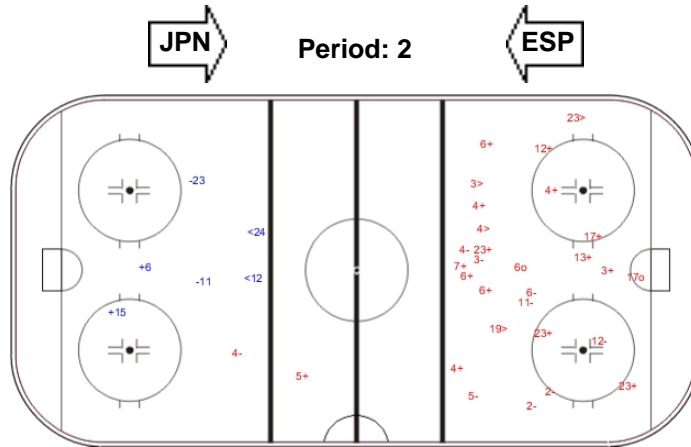

Shots by ESP

Goals (o): 0      SSG (+): 3  
SSP (>): 1      SPG (-): 4

GK 1 of JPN

Shots by JPN

Goals (o): 2      SSG (+): 15  
SSP (>): 4      SPG (-): 9

GK 1 of ESP

Shots by ESP

Goals (o): 0      SSG (+): 2  
SSP (>): 1      SPG (-): 0