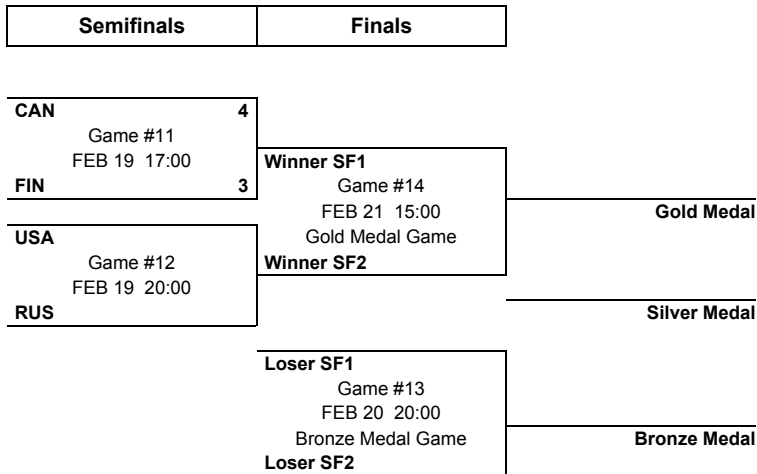

Tournament Progress

As of FRI 19 FEB 2016

Game	Round	Date	Time	Teams	Results	1	2	3	PSS
1	Preliminary	FRI 12 FEB	14:00	FIN - NOR	11 - 0	5 - 0	2 - 0	4 - 0	
2	Preliminary	SAT 13 FEB	17:00	CAN - RUS	3 - 4	0 - 2	1 - 0	2 - 2	
3	Preliminary	SAT 13 FEB	20:00	USA - FIN	4 - 1	2 - 1	1 - 0	1 - 0	
4	Preliminary	SUN 14 FEB	20:00	NOR - USA	0 - 8	0 - 3	0 - 4	0 - 1	
5	Preliminary	MON 15 FEB	17:00	CAN - FIN	5 - 1	2 - 1	1 - 0	2 - 0	
6	Preliminary	MON 15 FEB	20:00	RUS - NOR	13 - 1	4 - 0	3 - 0	6 - 1	
7	Preliminary	TUE 16 FEB	14:00	USA - CAN	2 - 4	2 - 1	0 - 2	0 - 1	
8	Preliminary	TUE 16 FEB	17:00	FIN - RUS	1 - 2	0 - 1	1 - 0	0 - 0	0 - 1
9	Preliminary	THU 18 FEB	17:00	NOR - CAN	0 - 6	0 - 1	0 - 3	0 - 2	
10	Preliminary	THU 18 FEB	17:00	RUS - USA	2 - 4	0 - 2	1 - 0	1 - 2	
11	Semifinal	FRI 19 FEB	17:00	CAN - FIN	4 - 3	0 - 1	2 - 1	1 - 1	1 - 0
12	Semifinal	FRI 19 FEB	20:00	USA - RUS					
13	Bronze Medal	SAT 20 FEB	20:00	Loser SF1 - Loser SF2					
14	Gold Medal	SUN 21 FEB	15:00	Winner SF1 - Winner SF2					

Preliminary Round Standings

Rank	Team	GP	W	PSSW	PSSL	L	GDF	GF:GA	PTS
1	CAN	4	3	0	0	1	+11	18 : 7	9
2	USA	4	3	0	0	1	+11	18 : 7	9
3	RUS	4	2	1	0	1	+12	21 : 9	8
4	FIN	4	1	0	1	2	+3	14 : 11	4
5	NOR	4	0	0	0	4	-37	1 : 38	0

NOTE
Rank during the preliminary round is based on points. For tie-break rules see 'Competition Format and Rules'.

LEGEND

1 1st period	2 2nd period	3 3rd period	GA Goals against	GDF Goal difference
GF Goals for	GP Games played	PSS Penalty shot shootout	L Losses	OT Overtime
PSSL Penalty shot shootout loss	PSSW Penalty shot shootout win	PTS Points	W Wins	