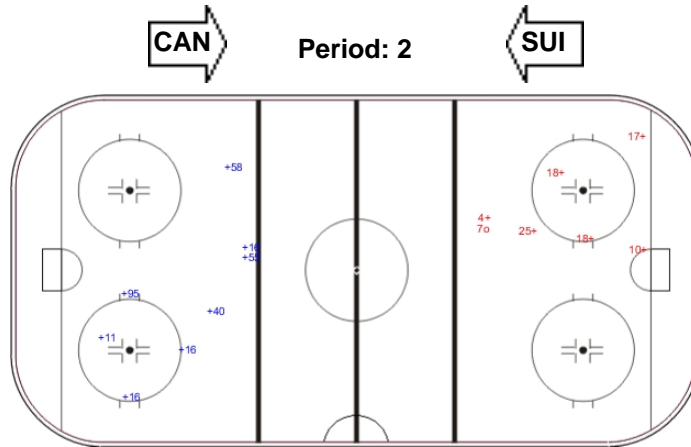

Goals (o): 1 SSG (+): 8
SSP (-): 0 SPG (-): 0

GK 52 of SUI

Shots by SUI

Goals (o): 0 SSG (+): 7
SSP (-): 0 SPG (-): 0

GK 30 of CAN

LEGEND

ENG Empty net goal **GK** Goalkeeper **SPG** Shots past goal **SSG** Shots saved by goalkeeper **SSP** Shots saved by player