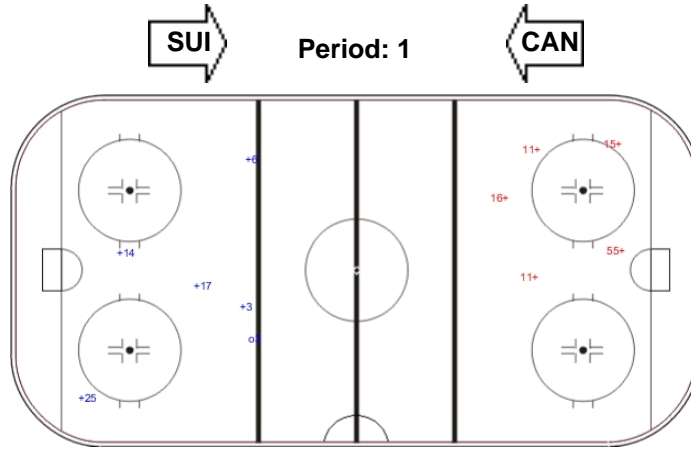

Goals (o): 1 SSG (+): 8
SSP (-): 0 SPG (-): 0

GK 52 of SUI

Shots by SUI

Goals (o): 0 SSG (+): 7
SSP (-): 0 SPG (-): 0

GK 30 of CAN

LEGEND

ENG Empty net goal **GK** Goalkeeper **SPG** Shots past goal **SSG** Shots saved by goalkeeper **SSP** Shots saved by player