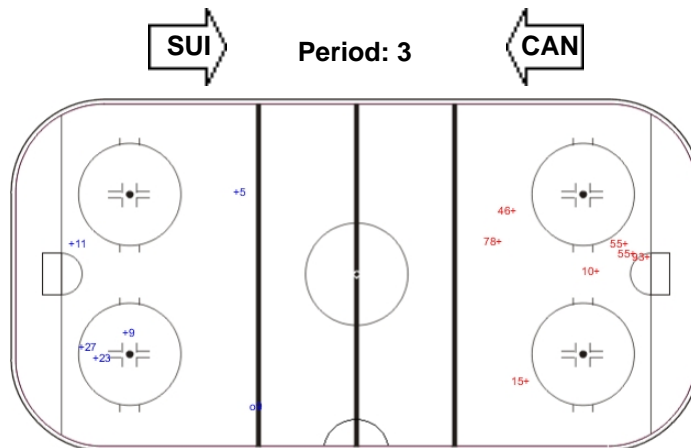

Goals (o): 1 SSG (+): 8
SSP (-): 0 SPG (-): 0

GK 52 of SUI

Shots by SUI

Goals (o): 0 SSG (+): 7
SSP (-): 0 SPG (-): 0

GK 30 of CAN

LEGEND

ENG Empty net goal **GK** Goalkeeper **SPG** Shots past goal **SSG** Shots saved by goalkeeper **SSP** Shots saved by player