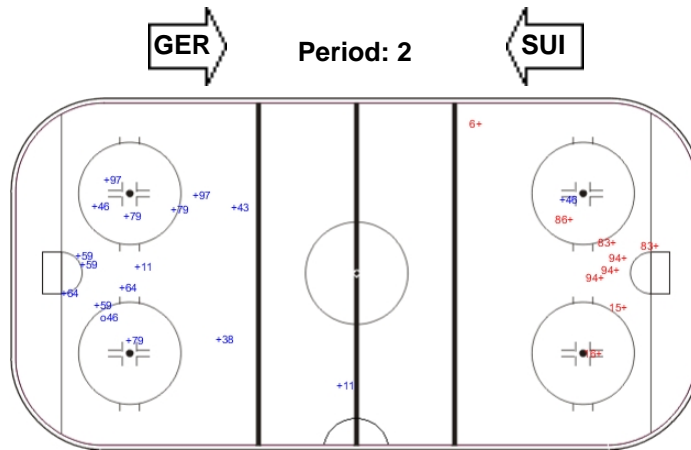

GK 30 of SUI

Shots by SUI

Goals (o): 0 SSG (+): 14
SSP (-): 0 SPG (-): 0

GK 30 of GER

GK 33 of GER

KÖNIG PALAST

SAT 10 NOV 2018
START TIME 13:30

ICE HOCKEY