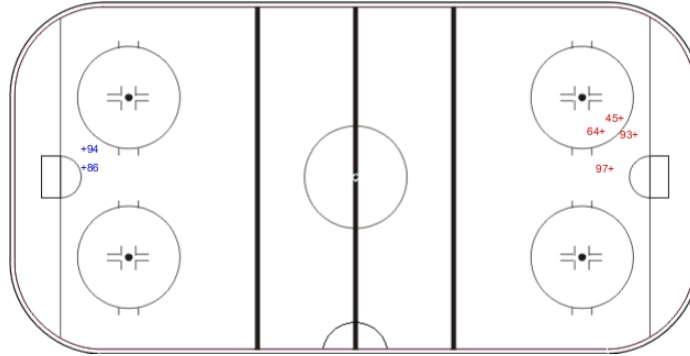

GK 30 of SUI

Shots by SUI

Goals (o): 0 SSG (+): 14
SSP (-): 0 SPG (-): 0

GK 30 of GER

GK 33 of GER

KÖNIG PALAST

SAT 10 NOV 2018
START TIME 13:30

ICE HOCKEY

DEUTSCHLAND CUP
ROUND ROBIN, GAME 3

Shots by GER

Goals (o): 0

SSP (<): 0

SSG (+): 2

SPG (-): 0

GK 30 of SUI

Overtime