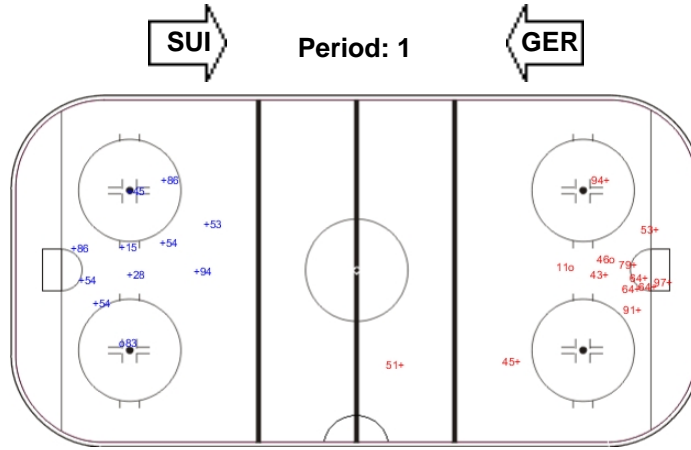

GK 30 of SUI

Shots by SUI

Goals (o): 0 SSG (+): 14
SSP (-): 0 SPG (-): 0

GK 30 of GER

GK 33 of GER

KÖNIG PALAST

SAT 10 NOV 2018
START TIME 13:30

ICE HOCKEY