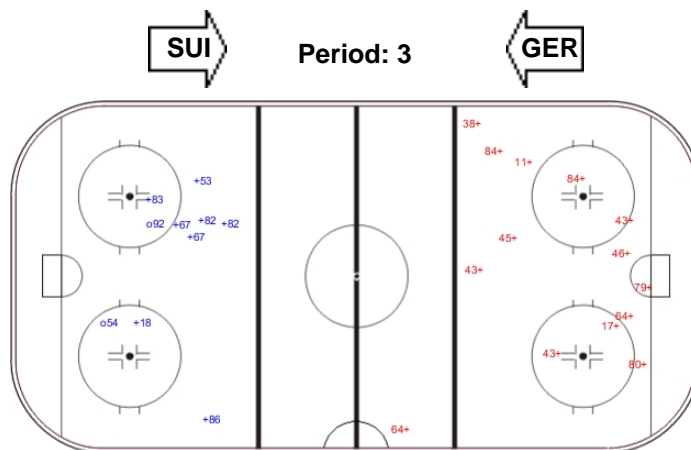

GK 30 of SUI

Shots by SUI

Goals (o): 0 SSG (+): 14
SSP (-): 0 SPG (-): 0

GK 30 of GER

GK 33 of GER

KÖNIG PALAST

SAT 10 NOV 2018
START TIME 13:30

ICE HOCKEY