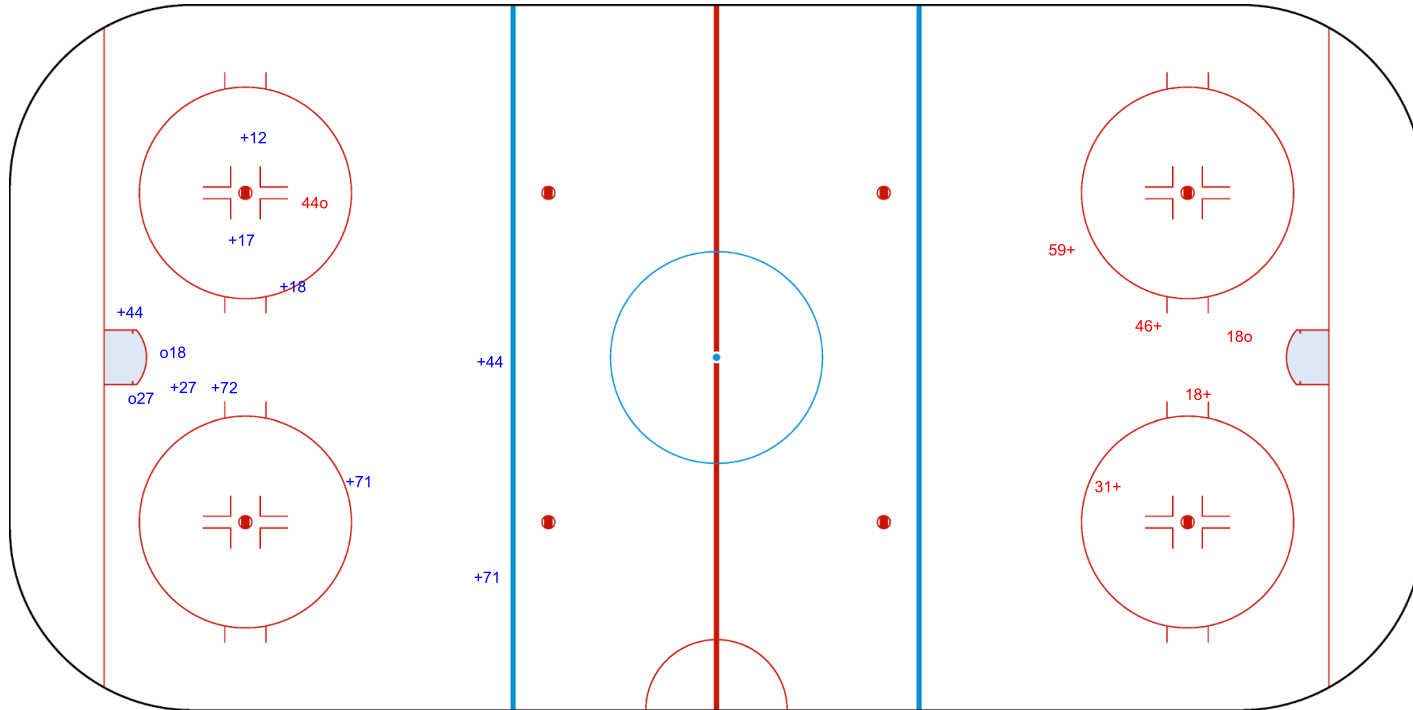

YAYLA ARENA

THU 7 NOV 2019
START TIME 16:15

ICE HOCKEY

DEUTSCHLAND CUP
ROUND ROBIN, GAME 1

SHOT CHART SVK - SUI

Shots by SVK
Goals (o): 2   SSG (+): 9
SSP (-): 0   SPG (-): 0

GK 50 of SUI

Period: 3

Shots by SUI
Goals (o): 2   SSG (+): 4
SSP (>): 0   SPG (-): 0

GK 92 of SVK

ENG

Legend:	ENG Empty net goal	GK Goalkeeper	SPG Shots past goal	SSG Shots saved by goalkeeper	SSP Shots saved by player