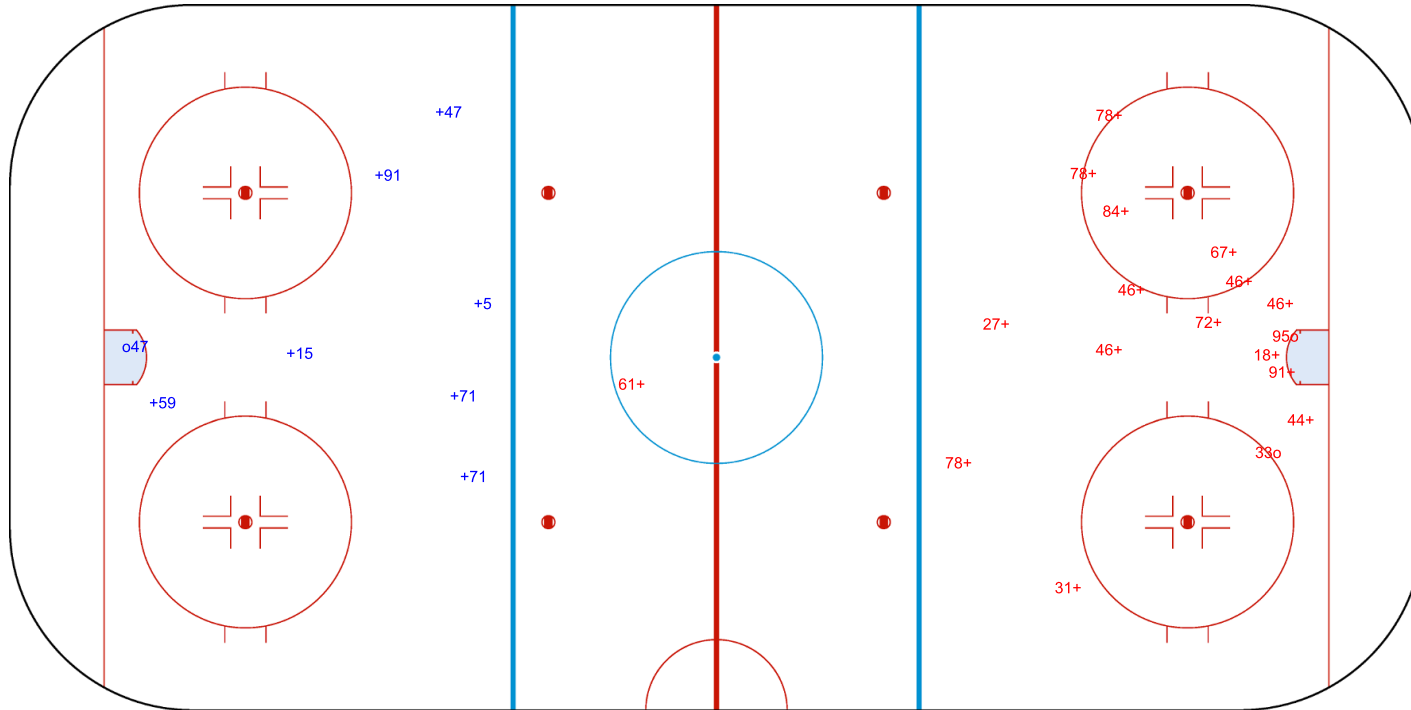

YAYLA ARENA

SUN 10 NOV 2019
START TIME 11:00

ICE HOCKEY

DEUTSCHLAND CUP
ROUND ROBIN, GAME 5

SHOT CHART SUI - RUS

Period: 3

Shots by RUS
Goals (o): 1
SSP (-): 0

SSG (+): 7
SPG (-): 0

Shots by SUI
Goals (o): 2
SSP (>): 0

SSG (+): 16
SPG (-): 0

GK 50 of SUI

GK 94 of RUS

Legend:	
GK	Goalkeeper
SPG	Shots past goal
SSG	Shots saved by goalkeeper
SSP	Shots saved by player